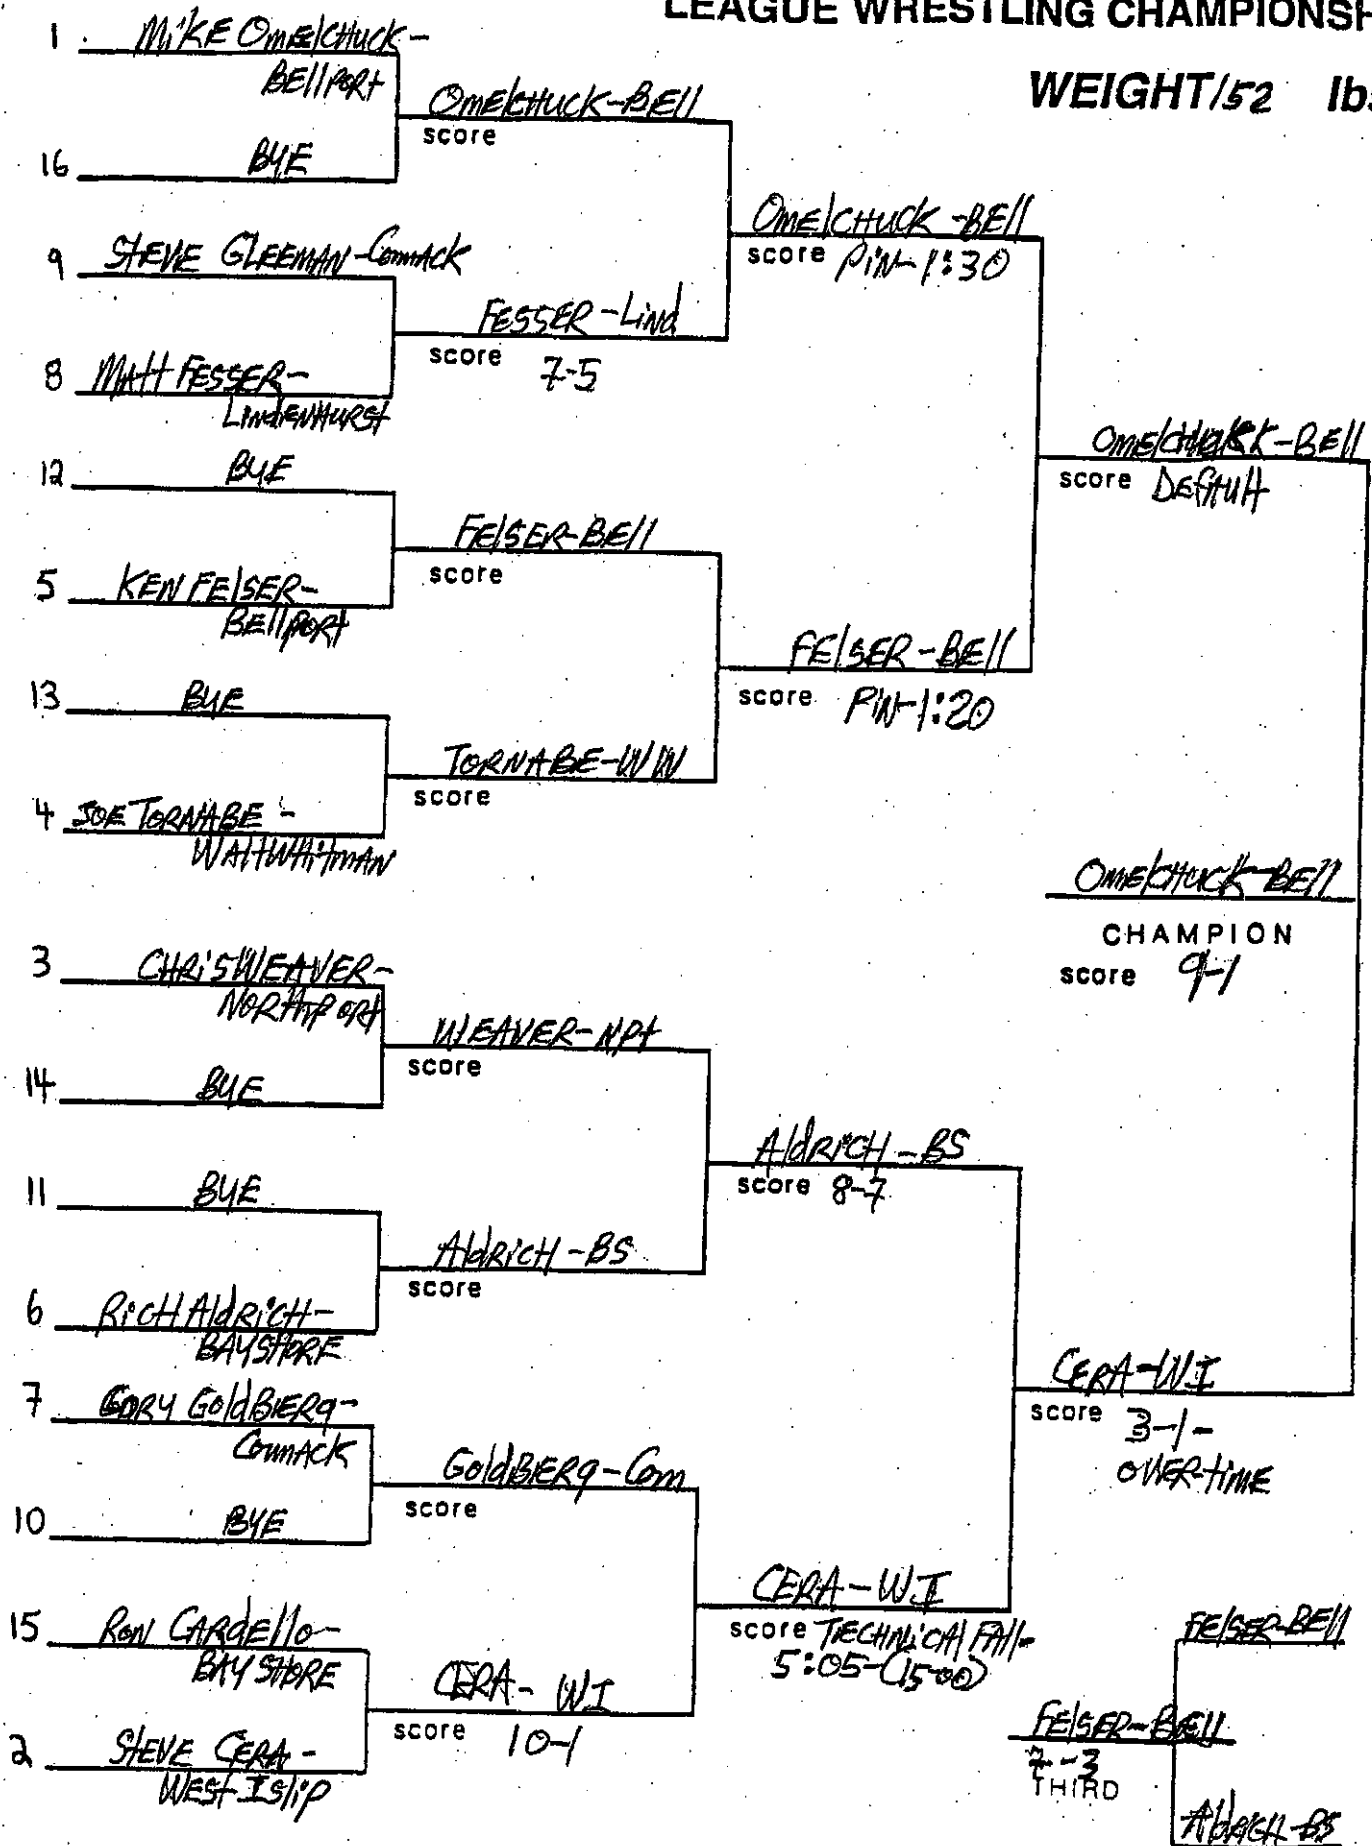

SECTION XI LEAGUE WRESTLING CHAMPIONSHIP

WEIGHT/52 lbs.