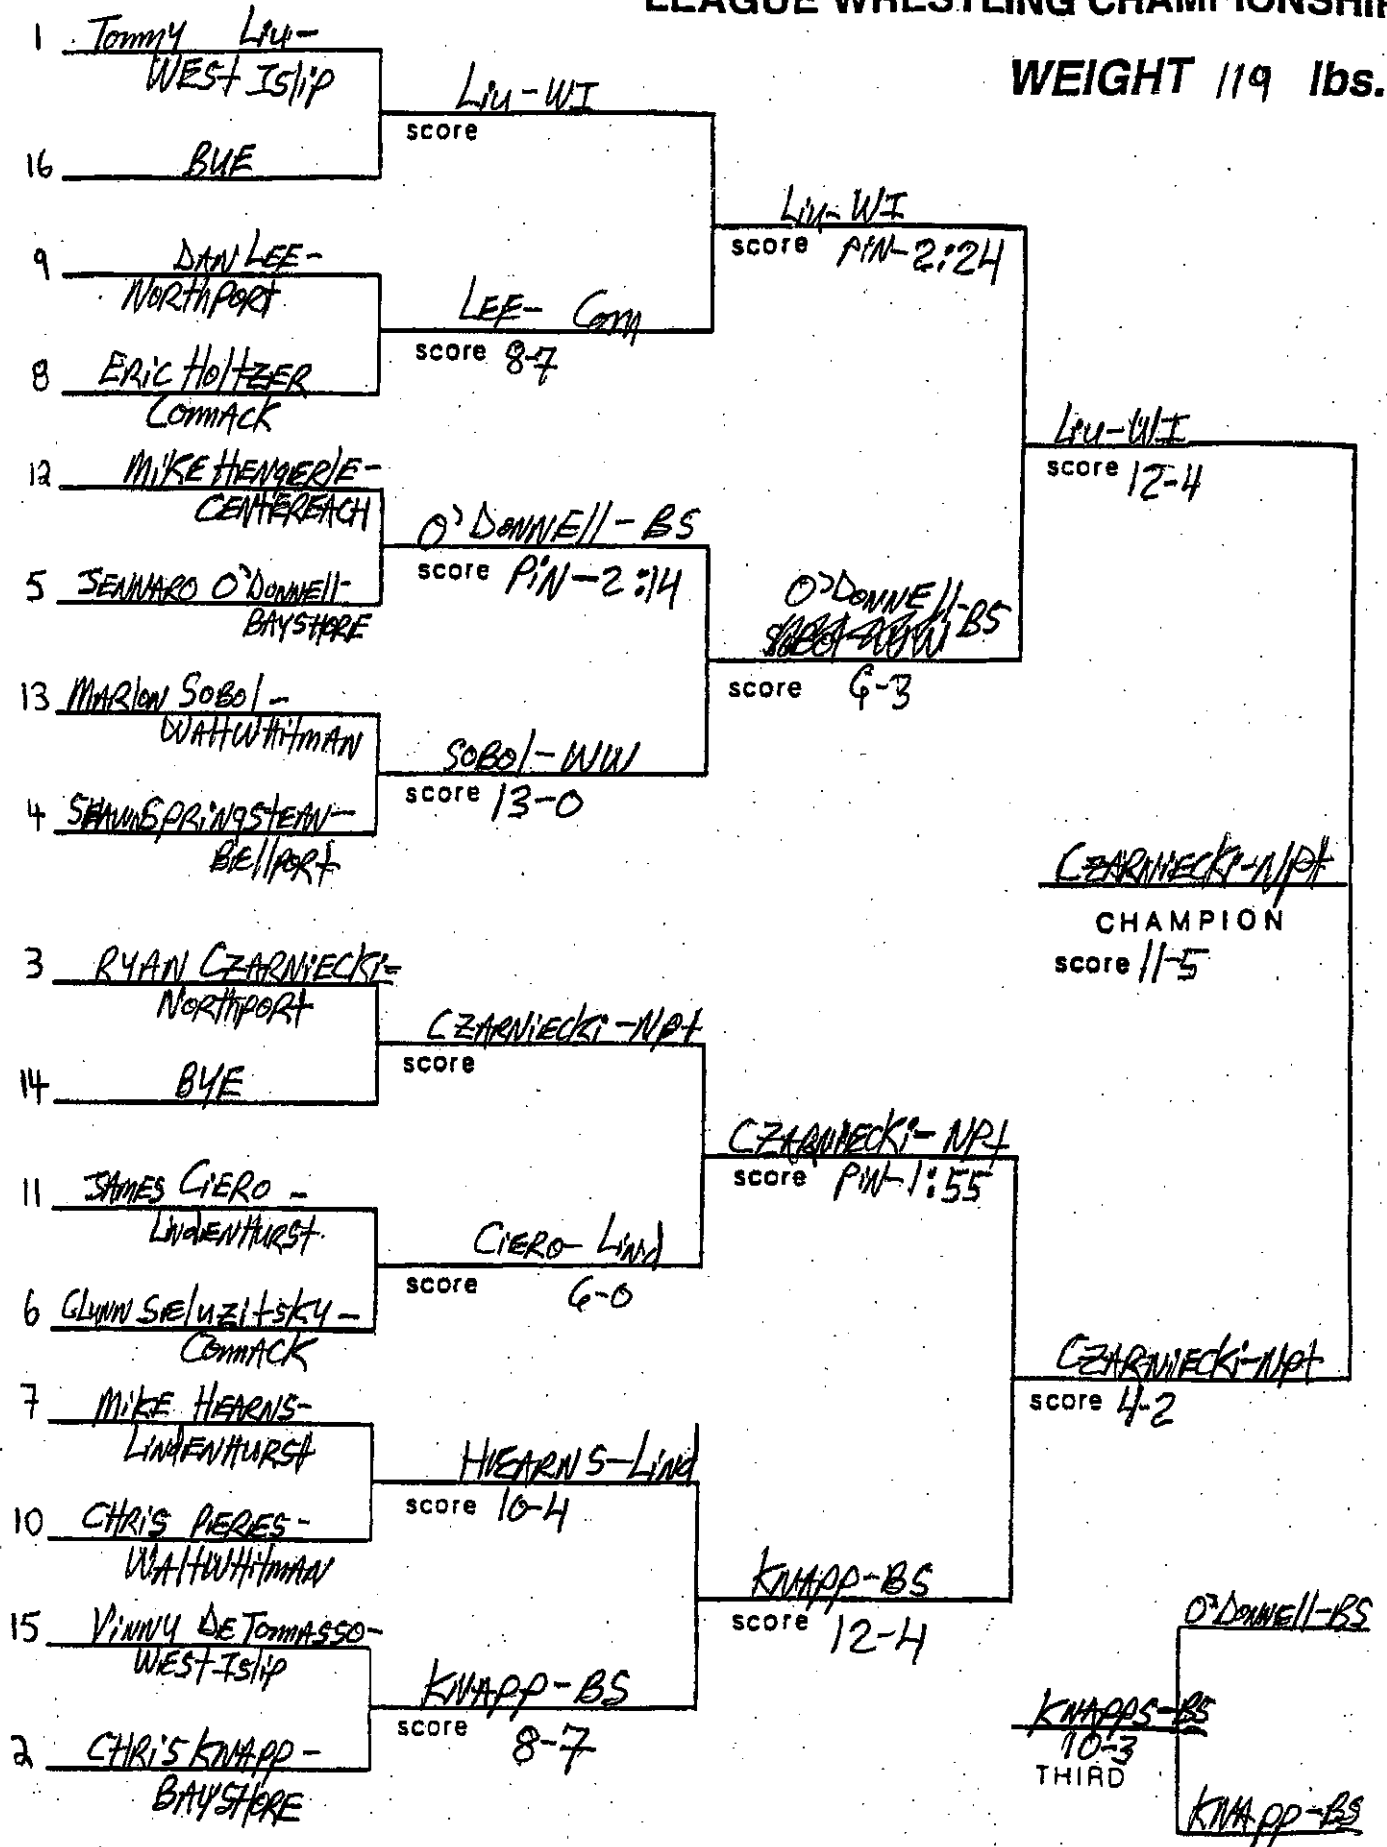

SECTION XI
LEAGUE WRESTLING CHAMPIONSHIP

WEIGHT 96 lbs.

SEEDS

SECTION XI
LEAGUE WRESTLING CHAMPIONSHIP

WEIGHT 103 lbs.

* 8 SEEDS

SECTION XI LEAGUE WRESTLING CHAMPIONSHIP

WEIGHT 119 lbs.

* 8 SEEDS

SECTION XI LEAGUE WRESTLING CHAMPIONSHIP

WEIGHT 125 lbs.

SECTION XI LEAGUE WRESTLING CHAMPIONSHIP

WEIGHT 130 lbs.

SECTION XI
LEAGUE WRESTLING CHAMPIONSHIP

WEIGHT 135 lbs.

* B SEEDS

** - 1 team point for BS for unsportsmanlike conduct

SECTION XI LEAGUE WRESTLING CHAMPIONSHIP

WEIGHT 140 lbs.

*8 seeds

SECTION XI
LEAGUE WRESTLING CHAMPIONSHIP

WEIGHT 145 lbs.

*8 SEEDS

SECTION XI LEAGUE WRESTLING CHAMPIONSHIP