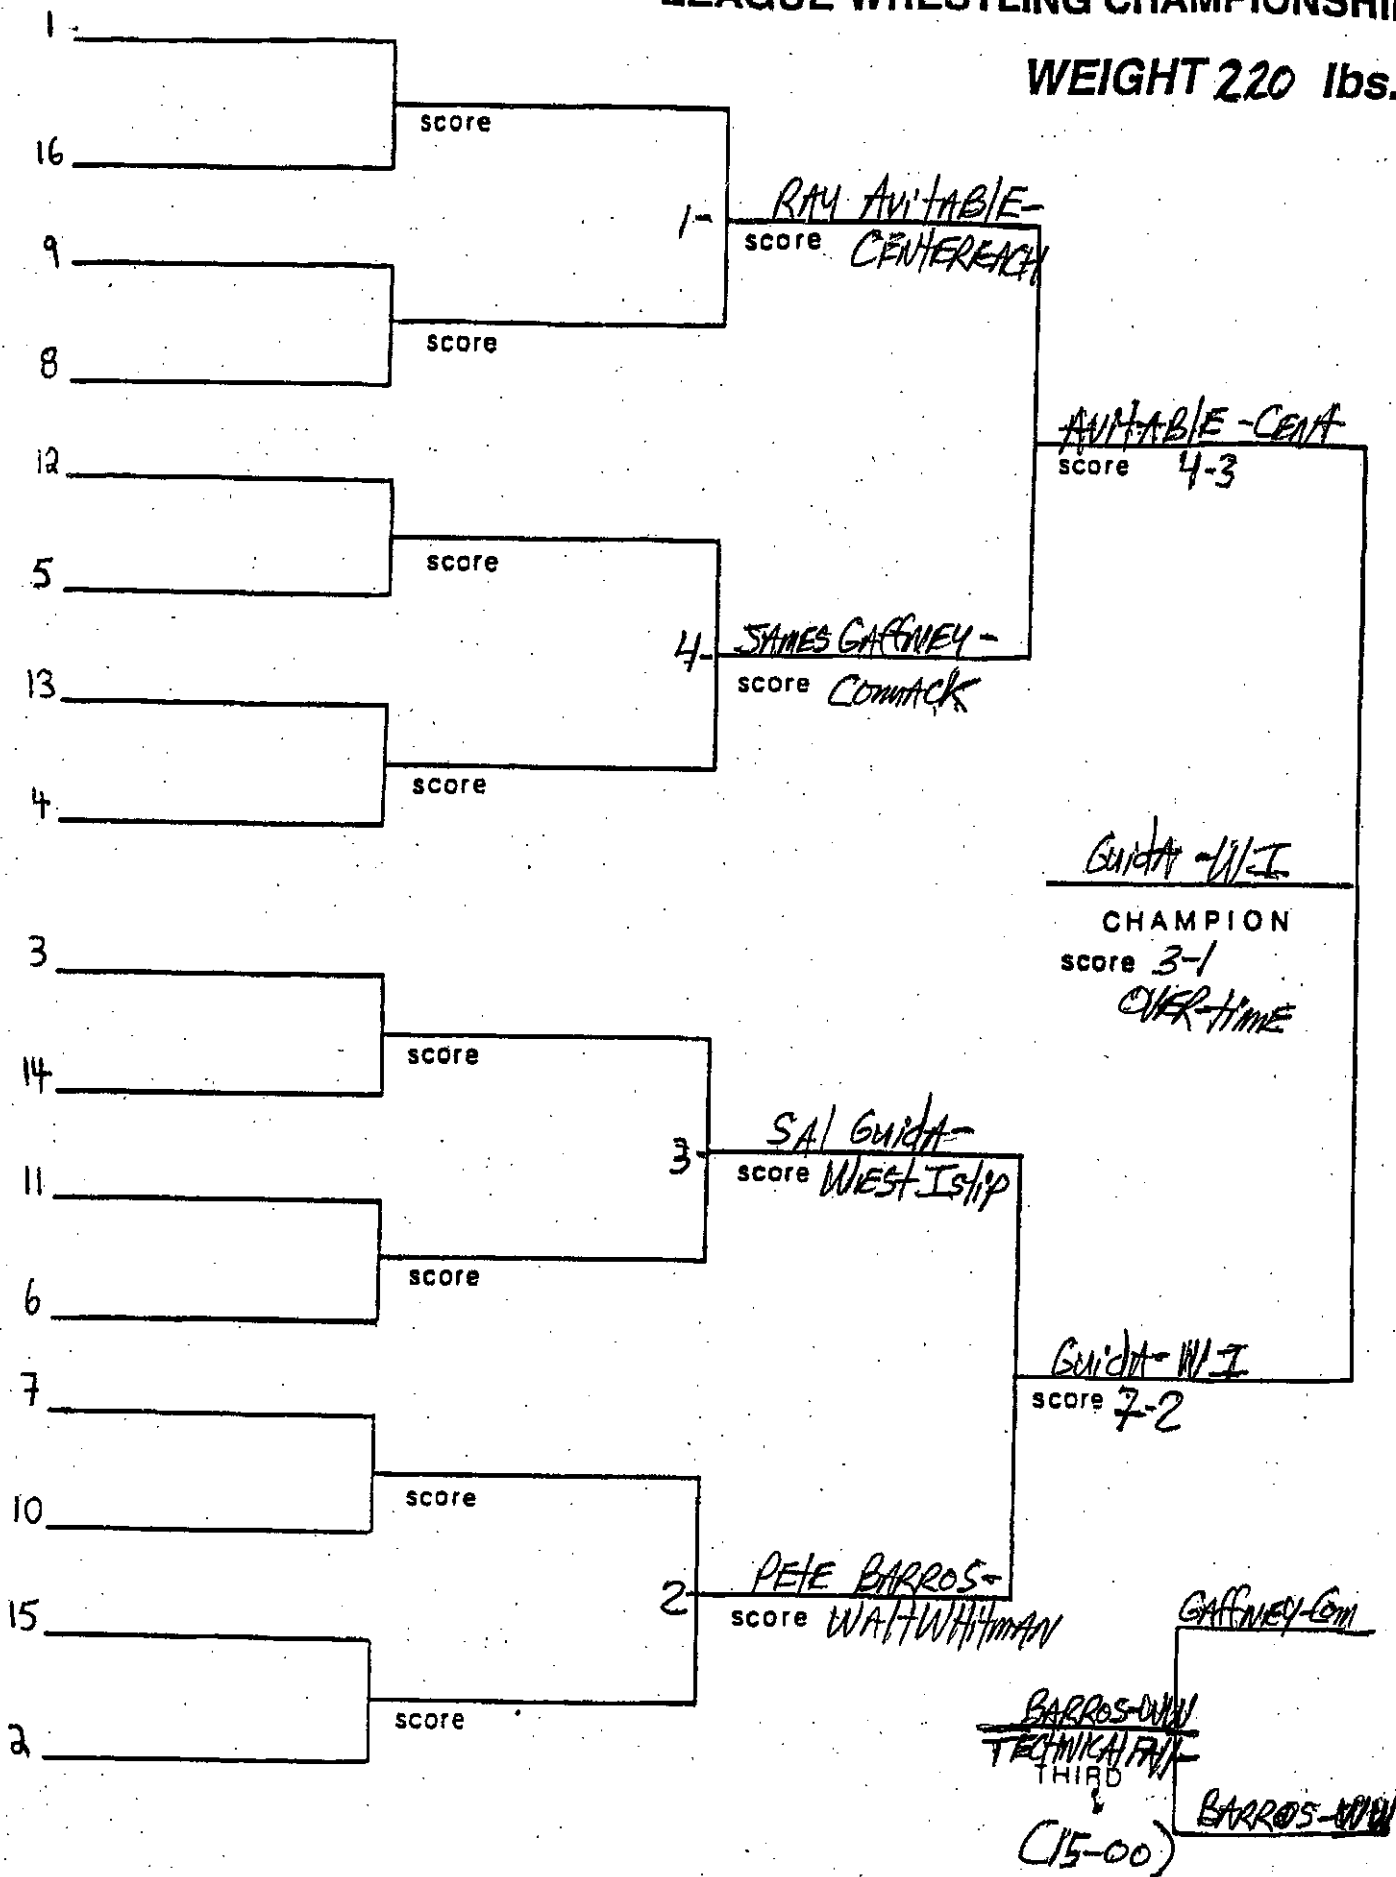

** - 1 team point for BS for unsportsmanlike conduct

SECTION XI LEAGUE WRESTLING CHAMPIONSHIP

WEIGHT 140 lbs.

*8 seeds

SECTION XI
LEAGUE WRESTLING CHAMPIONSHIP

WEIGHT 145 lbs.

*8 SEEDS

SECTION XI LEAGUE WRESTLING CHAMPIONSHIP

WEIGHT/52 lbs.

SECTION XI LEAGUE WRESTLING CHAMPIONSHIP

WEIGHT 160 lbs.

SECTION XI LEAGUE WRESTLING CHAMPIONSHIP

WEIGHT 171 lbs.

48 SEEDS

SECTION XI LEAGUE WRESTLING CHAMPIONSHIP

WEIGHT 189 lbs.

SECTION XI
LEAGUE WRESTLING CHAMPIONSHIP

WEIGHT 220 lbs.

SECTION XI LEAGUE WRESTLING CHAMPIONSHIP

WEIGHT 275 lbs.

* 5 SEEDS