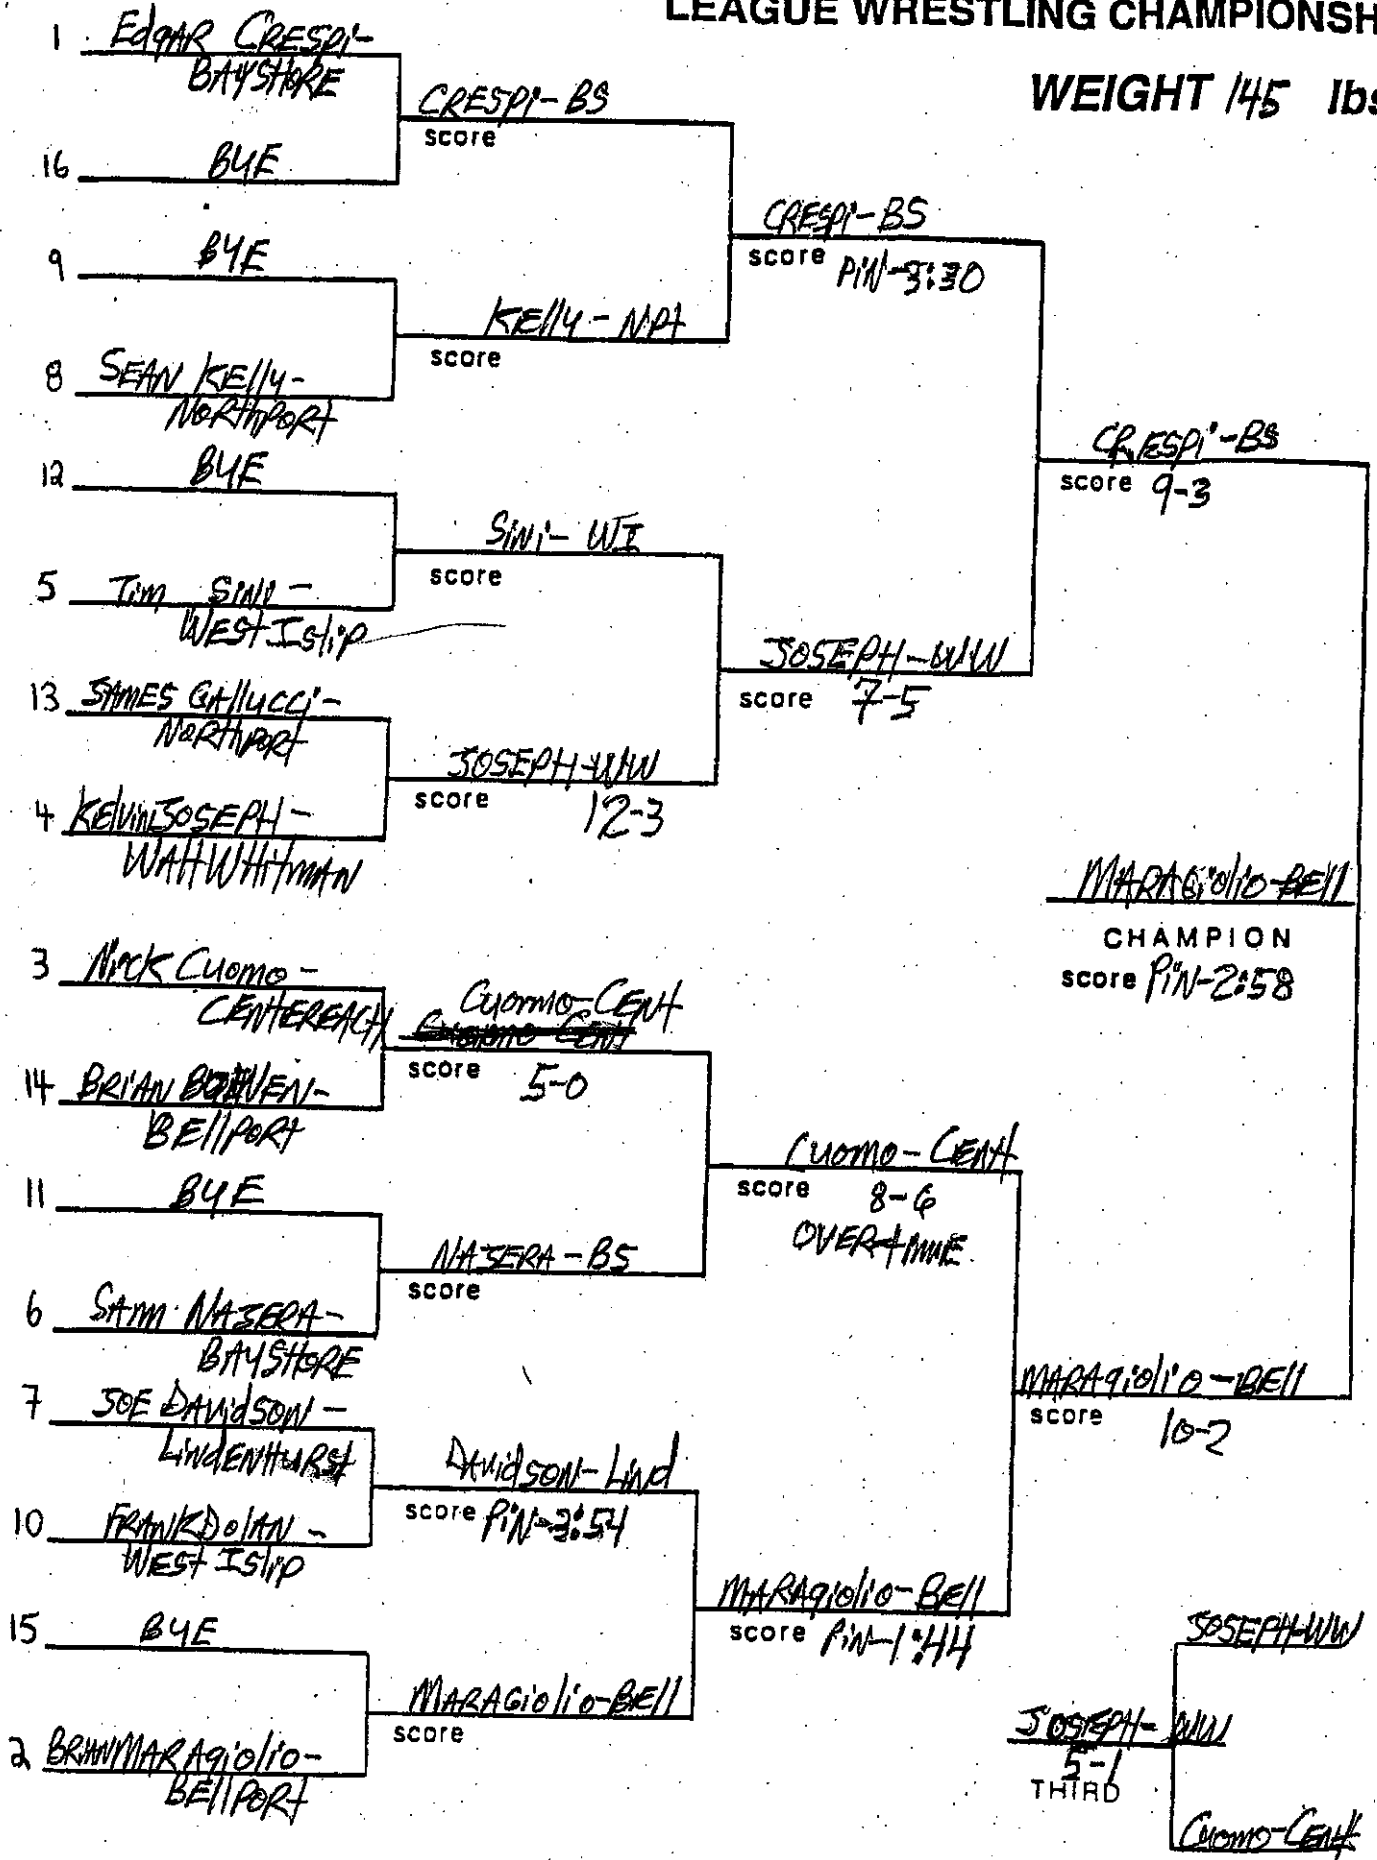

* 8 SEEDS

SECTION XI LEAGUE WRESTLING CHAMPIONSHIP

WEIGHT 125 lbs.

SECTION XI LEAGUE WRESTLING CHAMPIONSHIP

WEIGHT 130 lbs.

SECTION XI
LEAGUE WRESTLING CHAMPIONSHIP

WEIGHT 135 lbs.

* B SEEDS

** - 1 team point for BS for unsportsmanlike conduct

SECTION XI LEAGUE WRESTLING CHAMPIONSHIP

WEIGHT 140 lbs.

*8 seeds

SECTION XI
LEAGUE WRESTLING CHAMPIONSHIP

WEIGHT 145 lbs.

*8 SEEDS

SECTION XI LEAGUE WRESTLING CHAMPIONSHIP