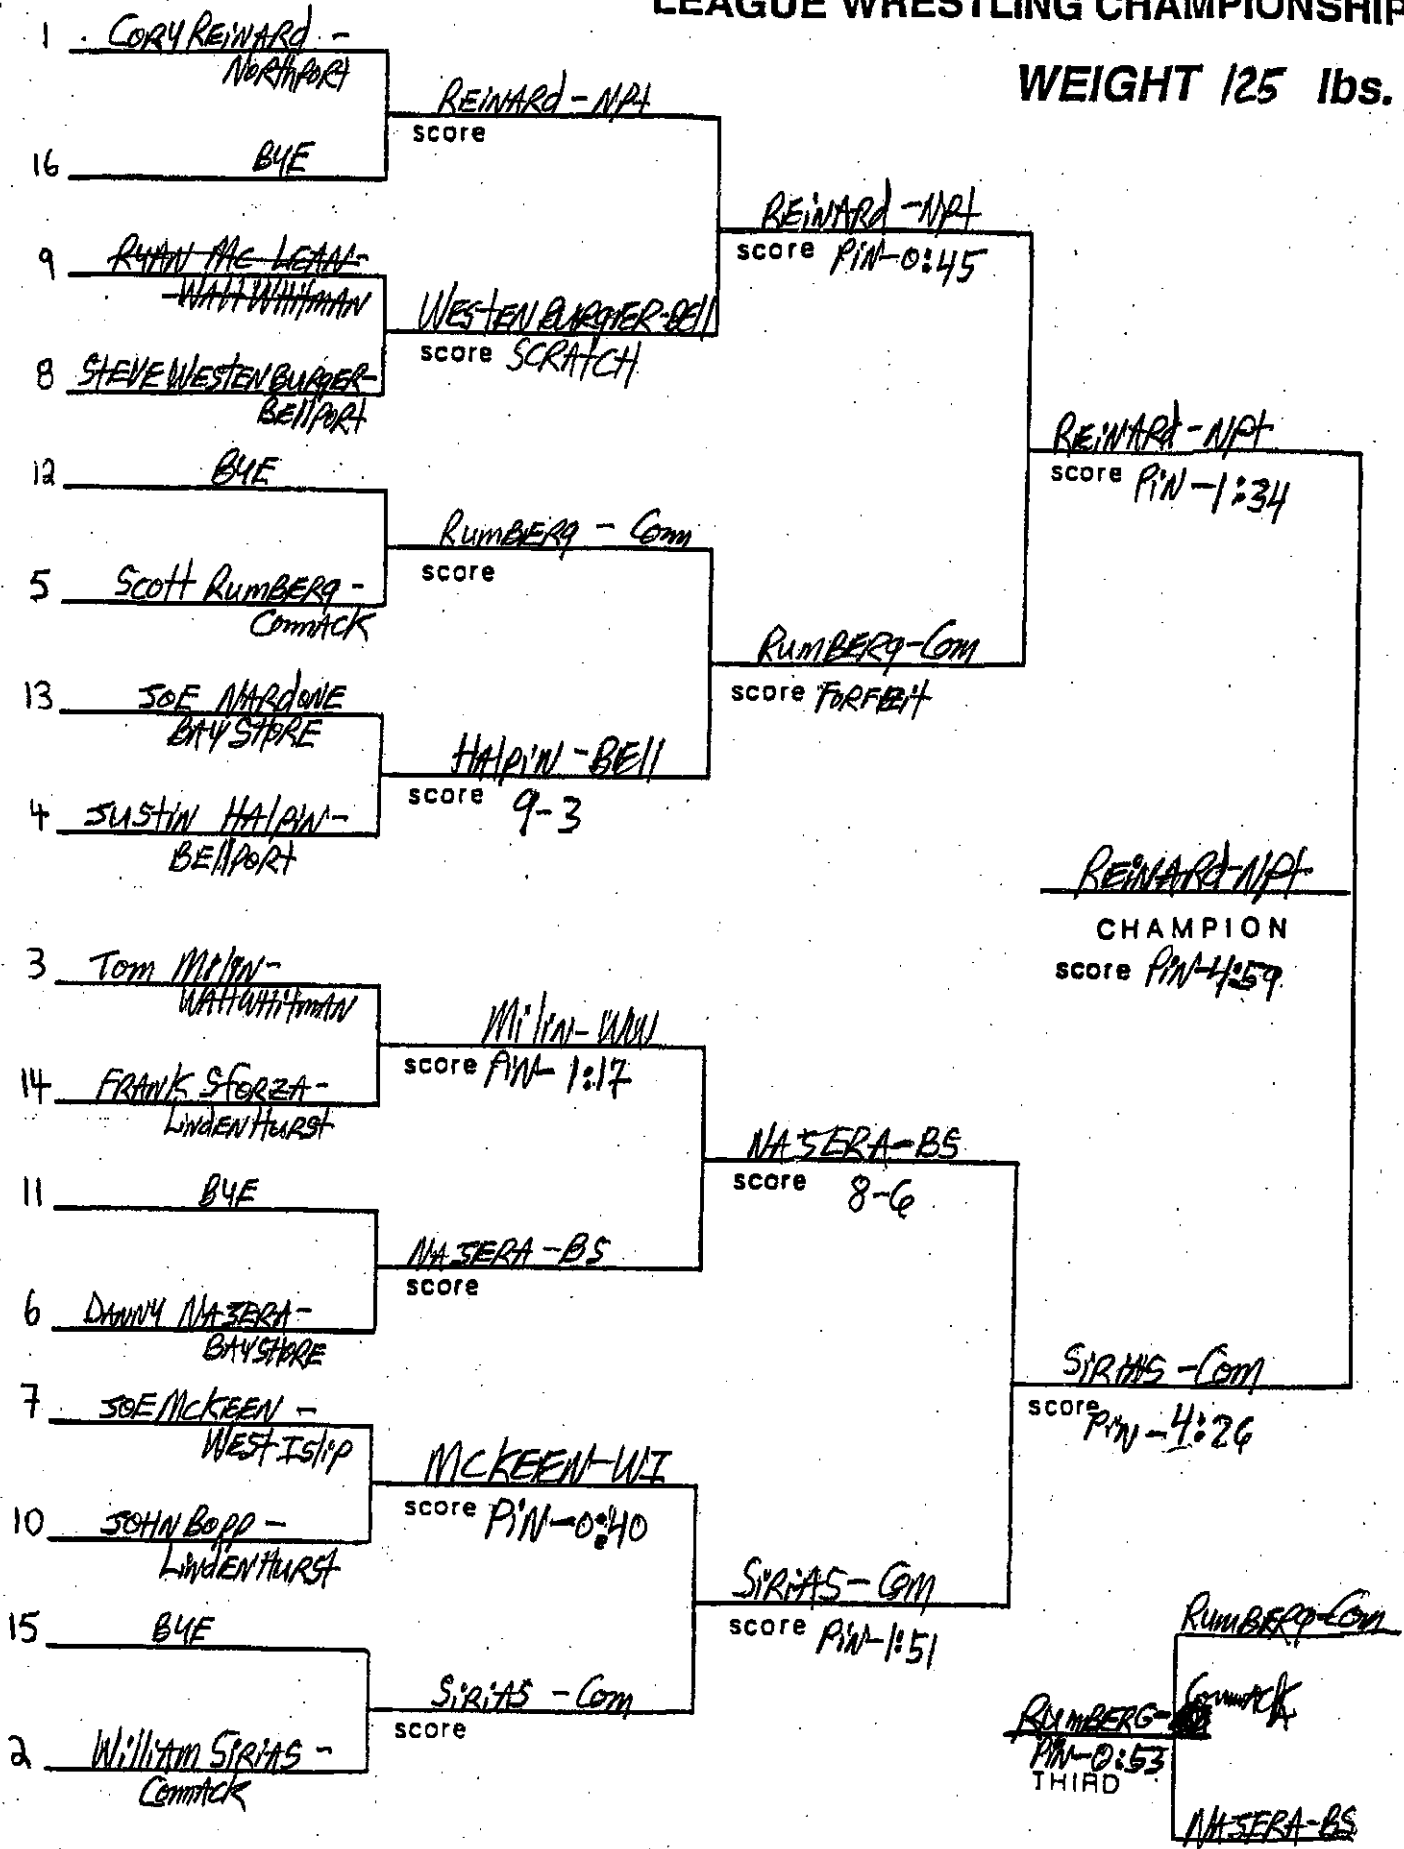

SECTION XI
LEAGUE WRESTLING CHAMPIONSHIP

WEIGHT 96 lbs.

SEEDS

SECTION XI
LEAGUE WRESTLING CHAMPIONSHIP

WEIGHT 103 lbs.

* 8 SEEDS

SECTION XI LEAGUE WRESTLING CHAMPIONSHIP

WEIGHT 119 lbs.

* 8 SEEDS

SECTION XI LEAGUE WRESTLING CHAMPIONSHIP

WEIGHT 125 lbs.

SECTION XI LEAGUE WRESTLING CHAMPIONSHIP

WEIGHT 130 lbs.

SECTION XI
LEAGUE WRESTLING CHAMPIONSHIP

WEIGHT 135 lbs.

* B SEEDS

** - 1 team point for BS for unsportsmanlike conduct

SECTION XI LEAGUE WRESTLING CHAMPIONSHIP

WEIGHT 140 lbs.

*8 seeds

SECTION XI
LEAGUE WRESTLING CHAMPIONSHIP

WEIGHT 145 lbs.

*8 SEEDS

SECTION XI LEAGUE WRESTLING CHAMPIONSHIP