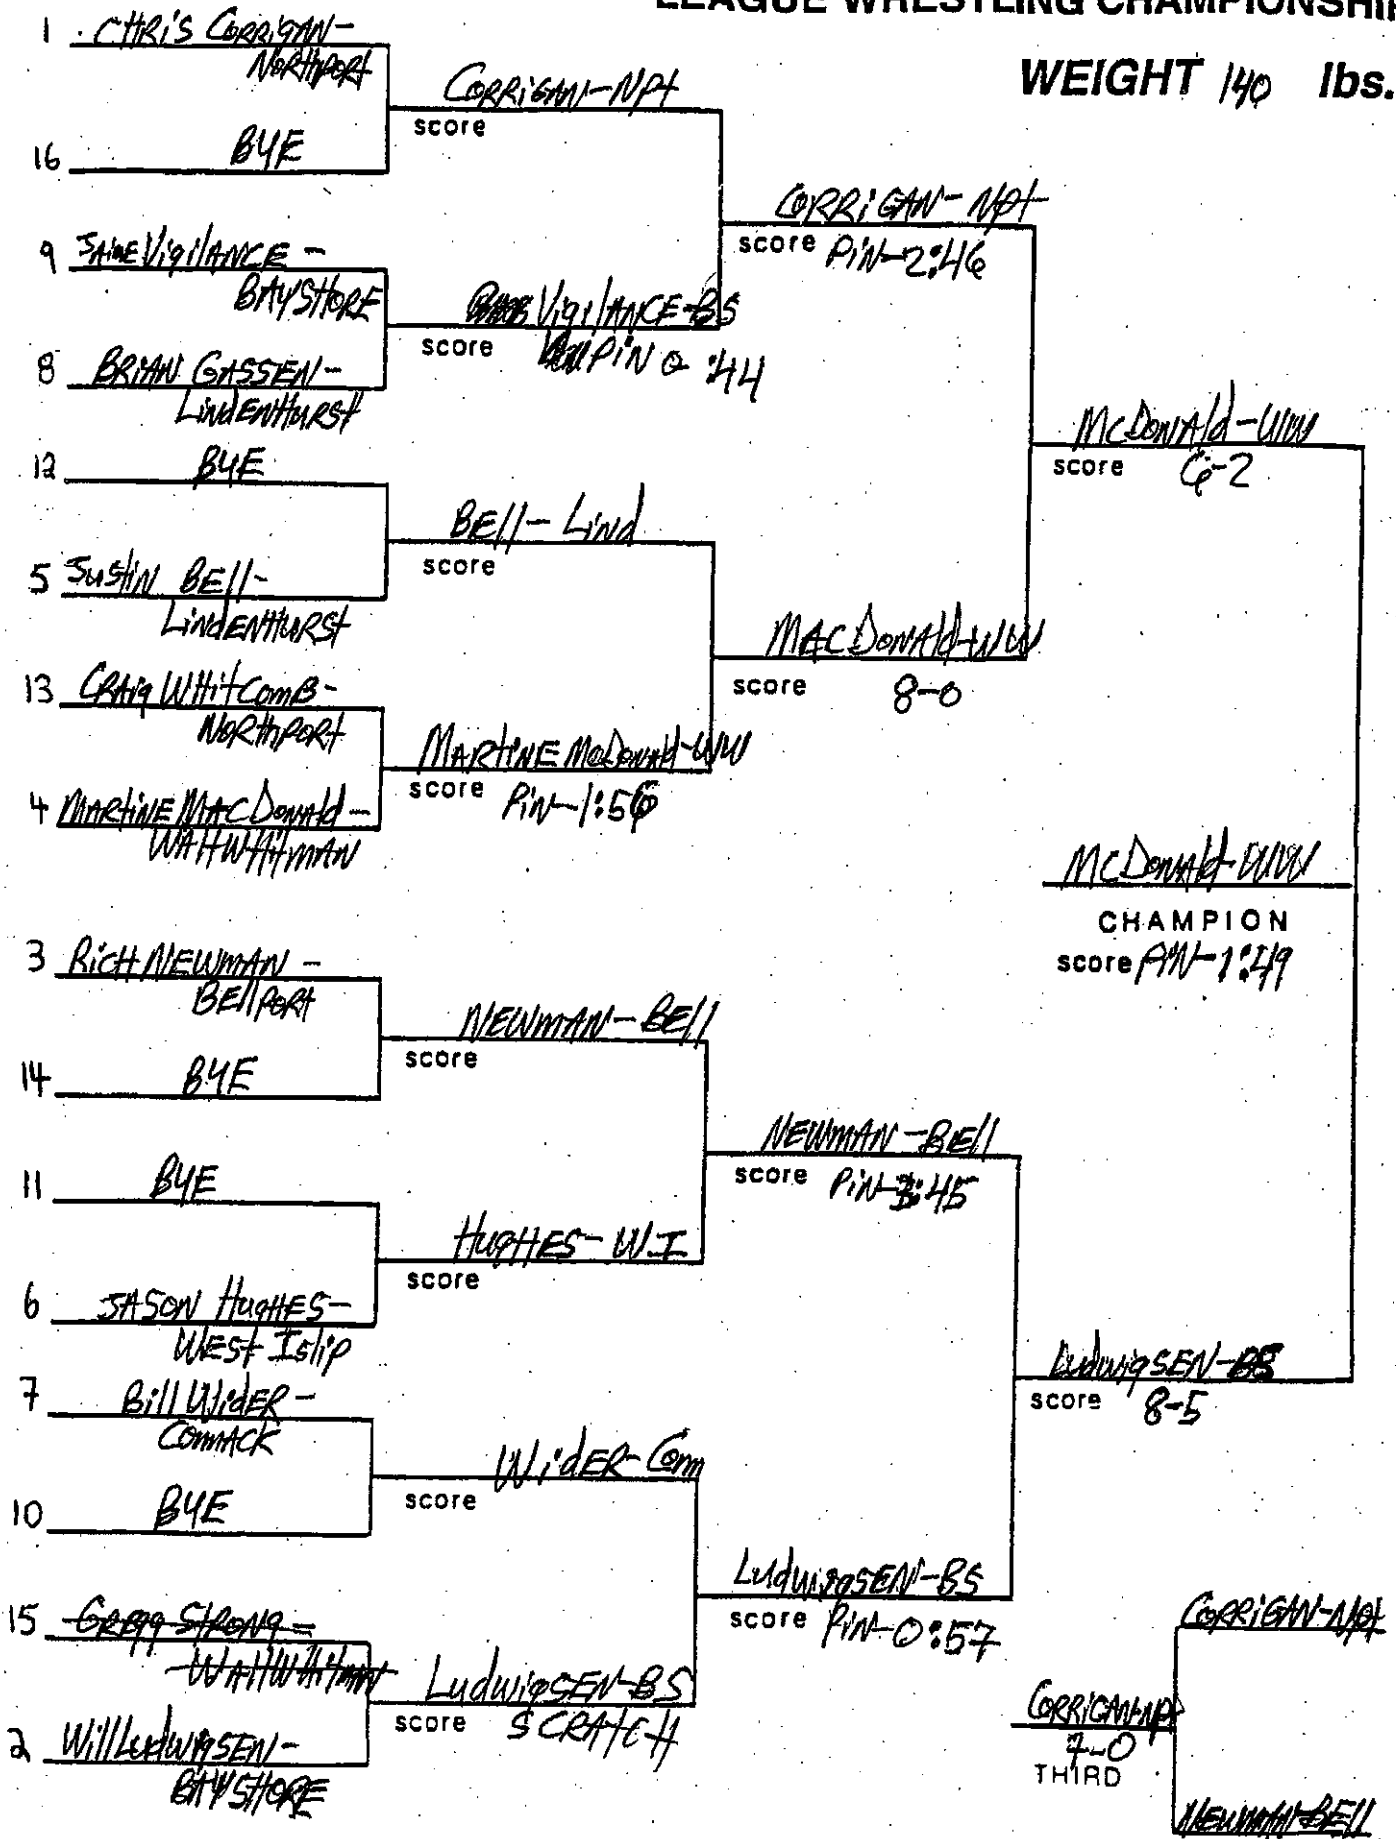

SECTION XI
LEAGUE WRESTLING CHAMPIONSHIP

WEIGHT 96 lbs.

SEEDS

SECTION XI
LEAGUE WRESTLING CHAMPIONSHIP

WEIGHT 103 lbs.

* 8 SEEDS

SECTION XI LEAGUE WRESTLING CHAMPIONSHIP

WEIGHT 119 lbs.

* 8 SEEDS

SECTION XI LEAGUE WRESTLING CHAMPIONSHIP

WEIGHT 125 lbs.

SECTION XI LEAGUE WRESTLING CHAMPIONSHIP

WEIGHT 130 lbs.

SECTION XI
LEAGUE WRESTLING CHAMPIONSHIP

WEIGHT 135 lbs.

* B SEEDS

** - 1 team point for BS for unsportsmanlike conduct

SECTION XI LEAGUE WRESTLING CHAMPIONSHIP

WEIGHT 140 lbs.

*8 seeds

SECTION XI
LEAGUE WRESTLING CHAMPIONSHIP

WEIGHT 145 lbs.

*8 SEEDS

SECTION XI LEAGUE WRESTLING CHAMPIONSHIP