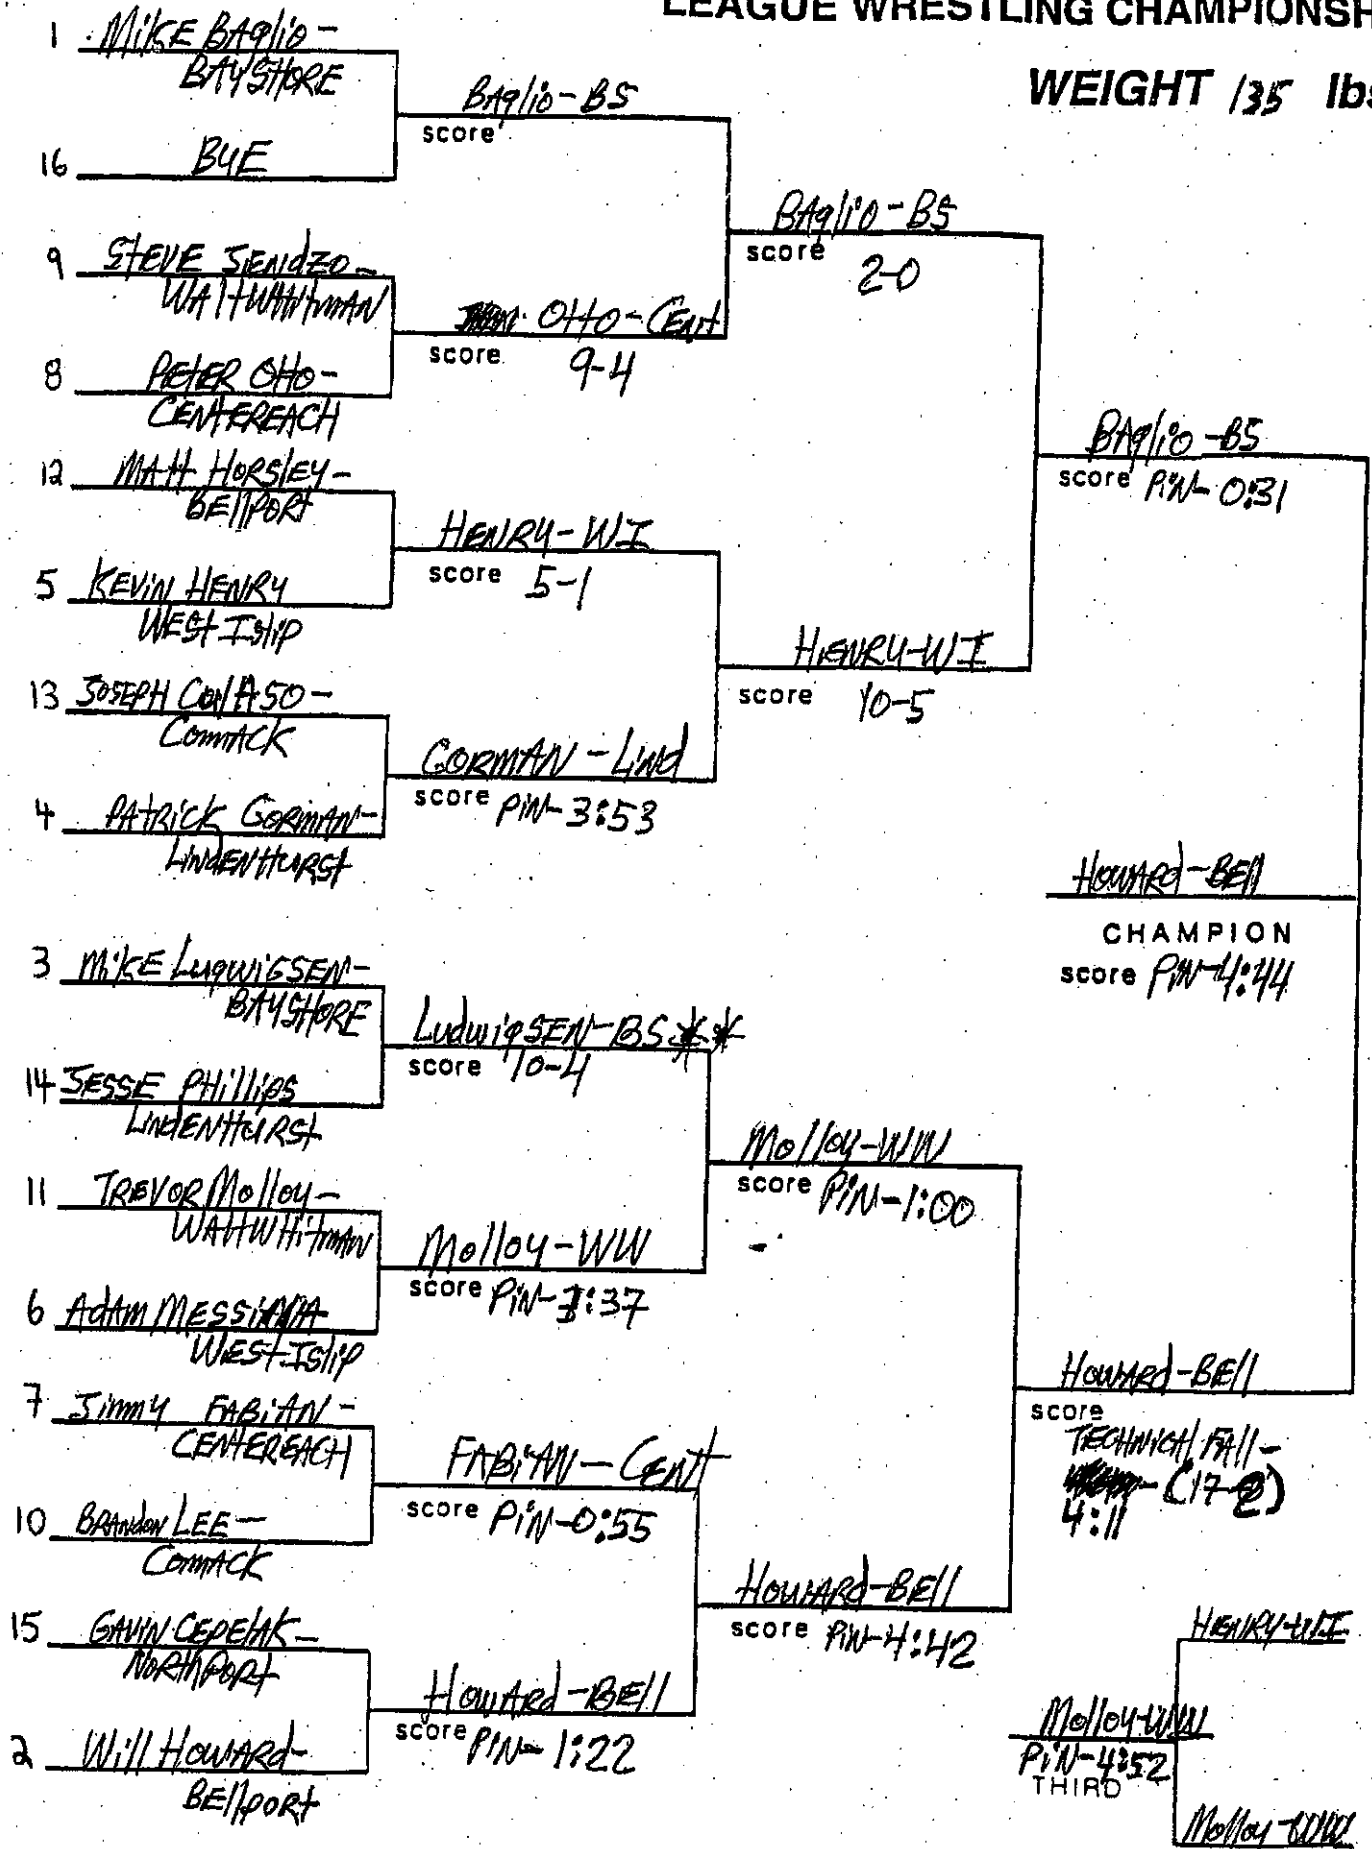

SECTION XI
LEAGUE WRESTLING CHAMPIONSHIP

WEIGHT 96 lbs.

SEEDS

SECTION XI
LEAGUE WRESTLING CHAMPIONSHIP

WEIGHT 103 lbs.

* 8 SEEDS

SECTION XI LEAGUE WRESTLING CHAMPIONSHIP

WEIGHT 119 lbs.

* 8 SEEDS

SECTION XI LEAGUE WRESTLING CHAMPIONSHIP

WEIGHT 125 lbs.

SECTION XI LEAGUE WRESTLING CHAMPIONSHIP

WEIGHT 130 lbs.

SECTION XI
LEAGUE WRESTLING CHAMPIONSHIP

WEIGHT 135 lbs.

* B SEEDS

** - 1 team point for BS for unsportsmanlike conduct

SECTION XI LEAGUE WRESTLING CHAMPIONSHIP

WEIGHT 140 lbs.

*8 seeds

SECTION XI
LEAGUE WRESTLING CHAMPIONSHIP

WEIGHT 145 lbs.

*8 SEEDS

SECTION XI LEAGUE WRESTLING CHAMPIONSHIP