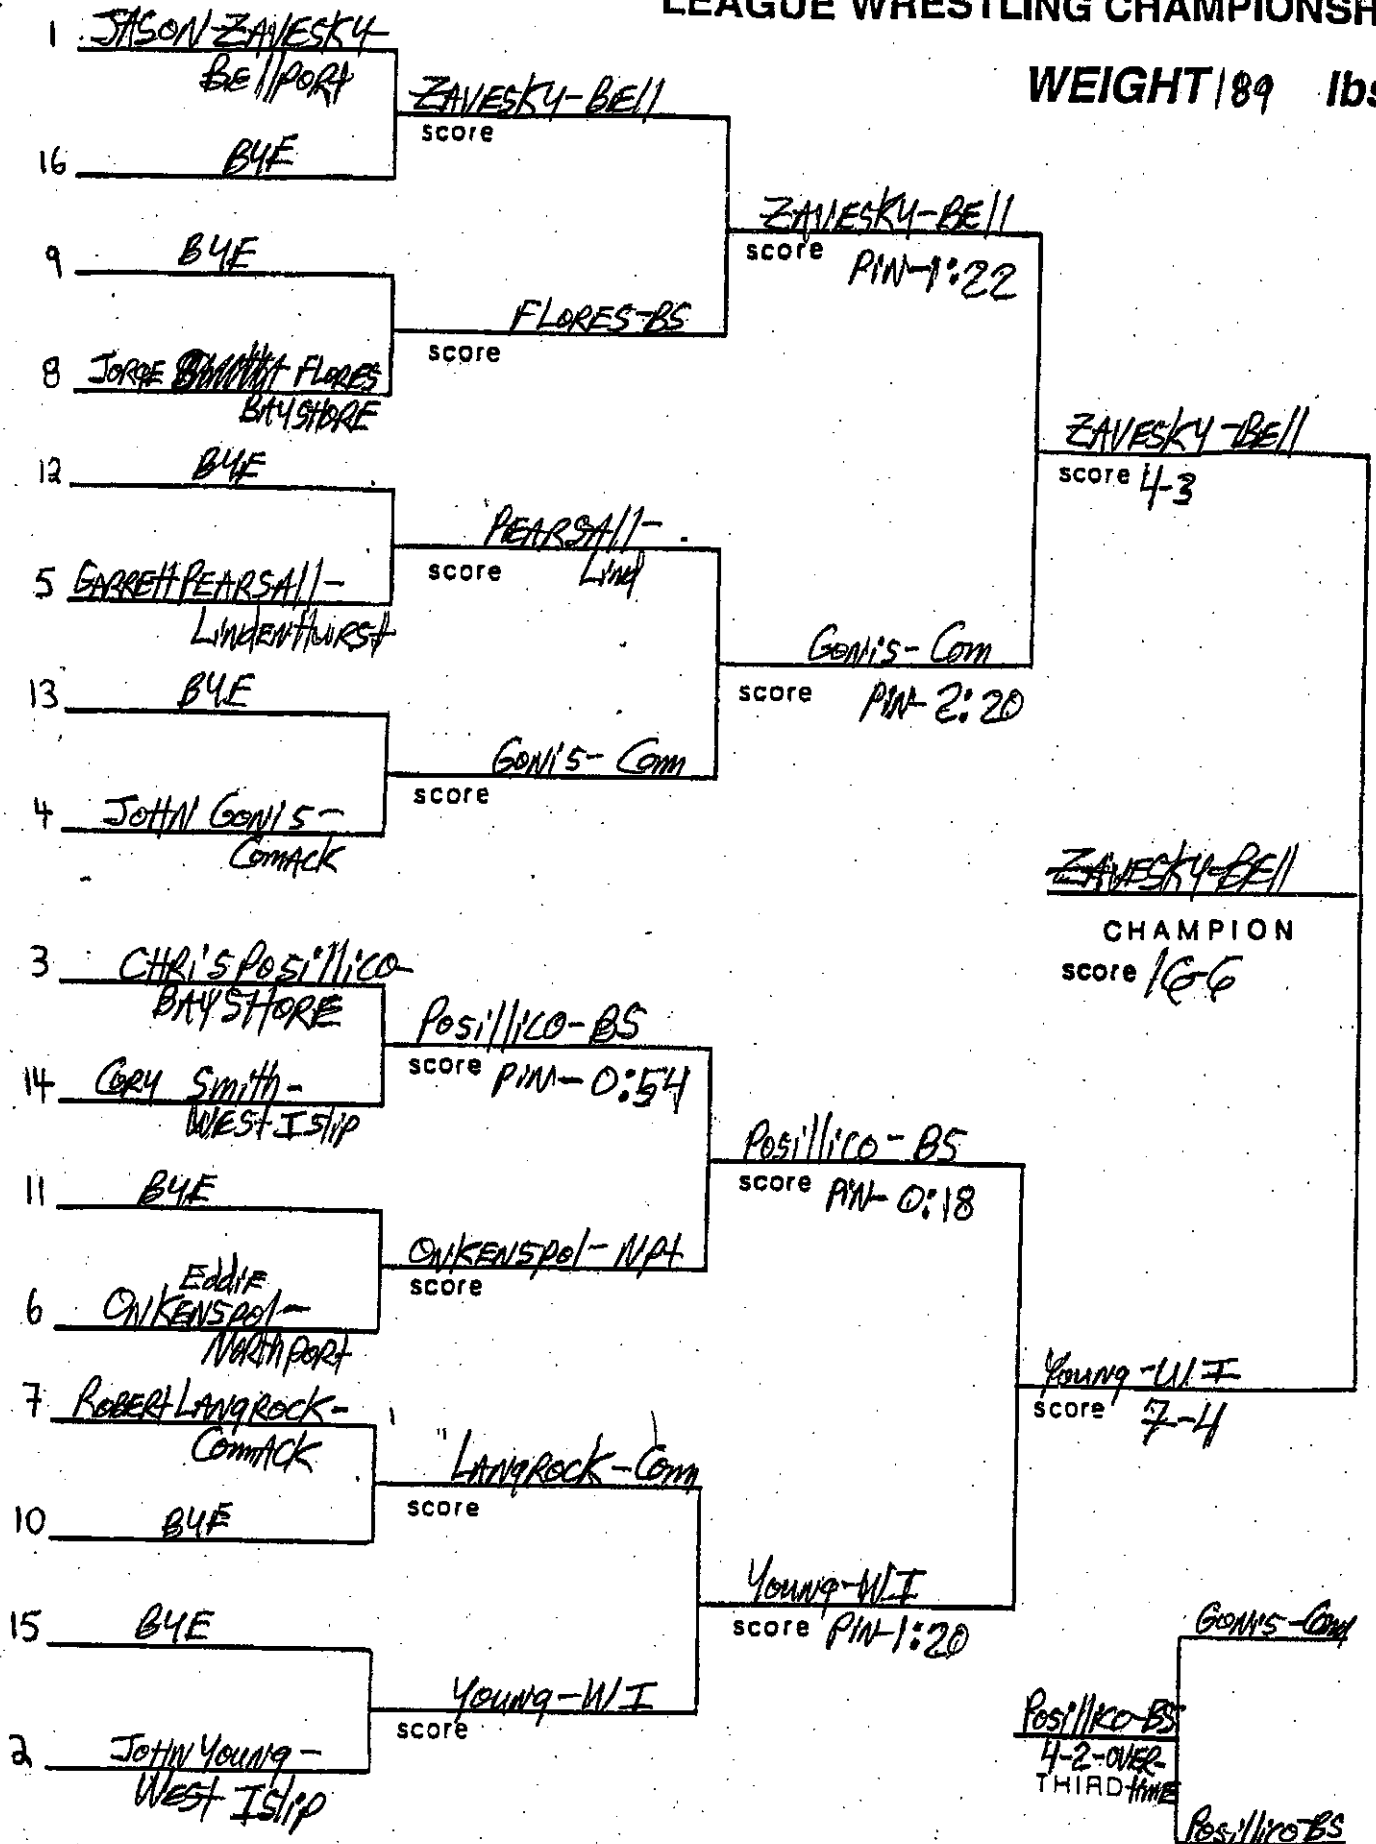

** - 1 team point for BS for unsportsmanlike conduct

SECTION XI LEAGUE WRESTLING CHAMPIONSHIP

WEIGHT 140 lbs.

*8 seeds

SECTION XI
LEAGUE WRESTLING CHAMPIONSHIP

WEIGHT 145 lbs.

*8 SEEDS

SECTION XI LEAGUE WRESTLING CHAMPIONSHIP

WEIGHT/52 lbs.

SECTION XI LEAGUE WRESTLING CHAMPIONSHIP

WEIGHT 160 lbs.

SECTION XI LEAGUE WRESTLING CHAMPIONSHIP

WEIGHT 171 lbs.

48 SEEDS

SECTION XI LEAGUE WRESTLING CHAMPIONSHIP

WEIGHT 189 lbs.