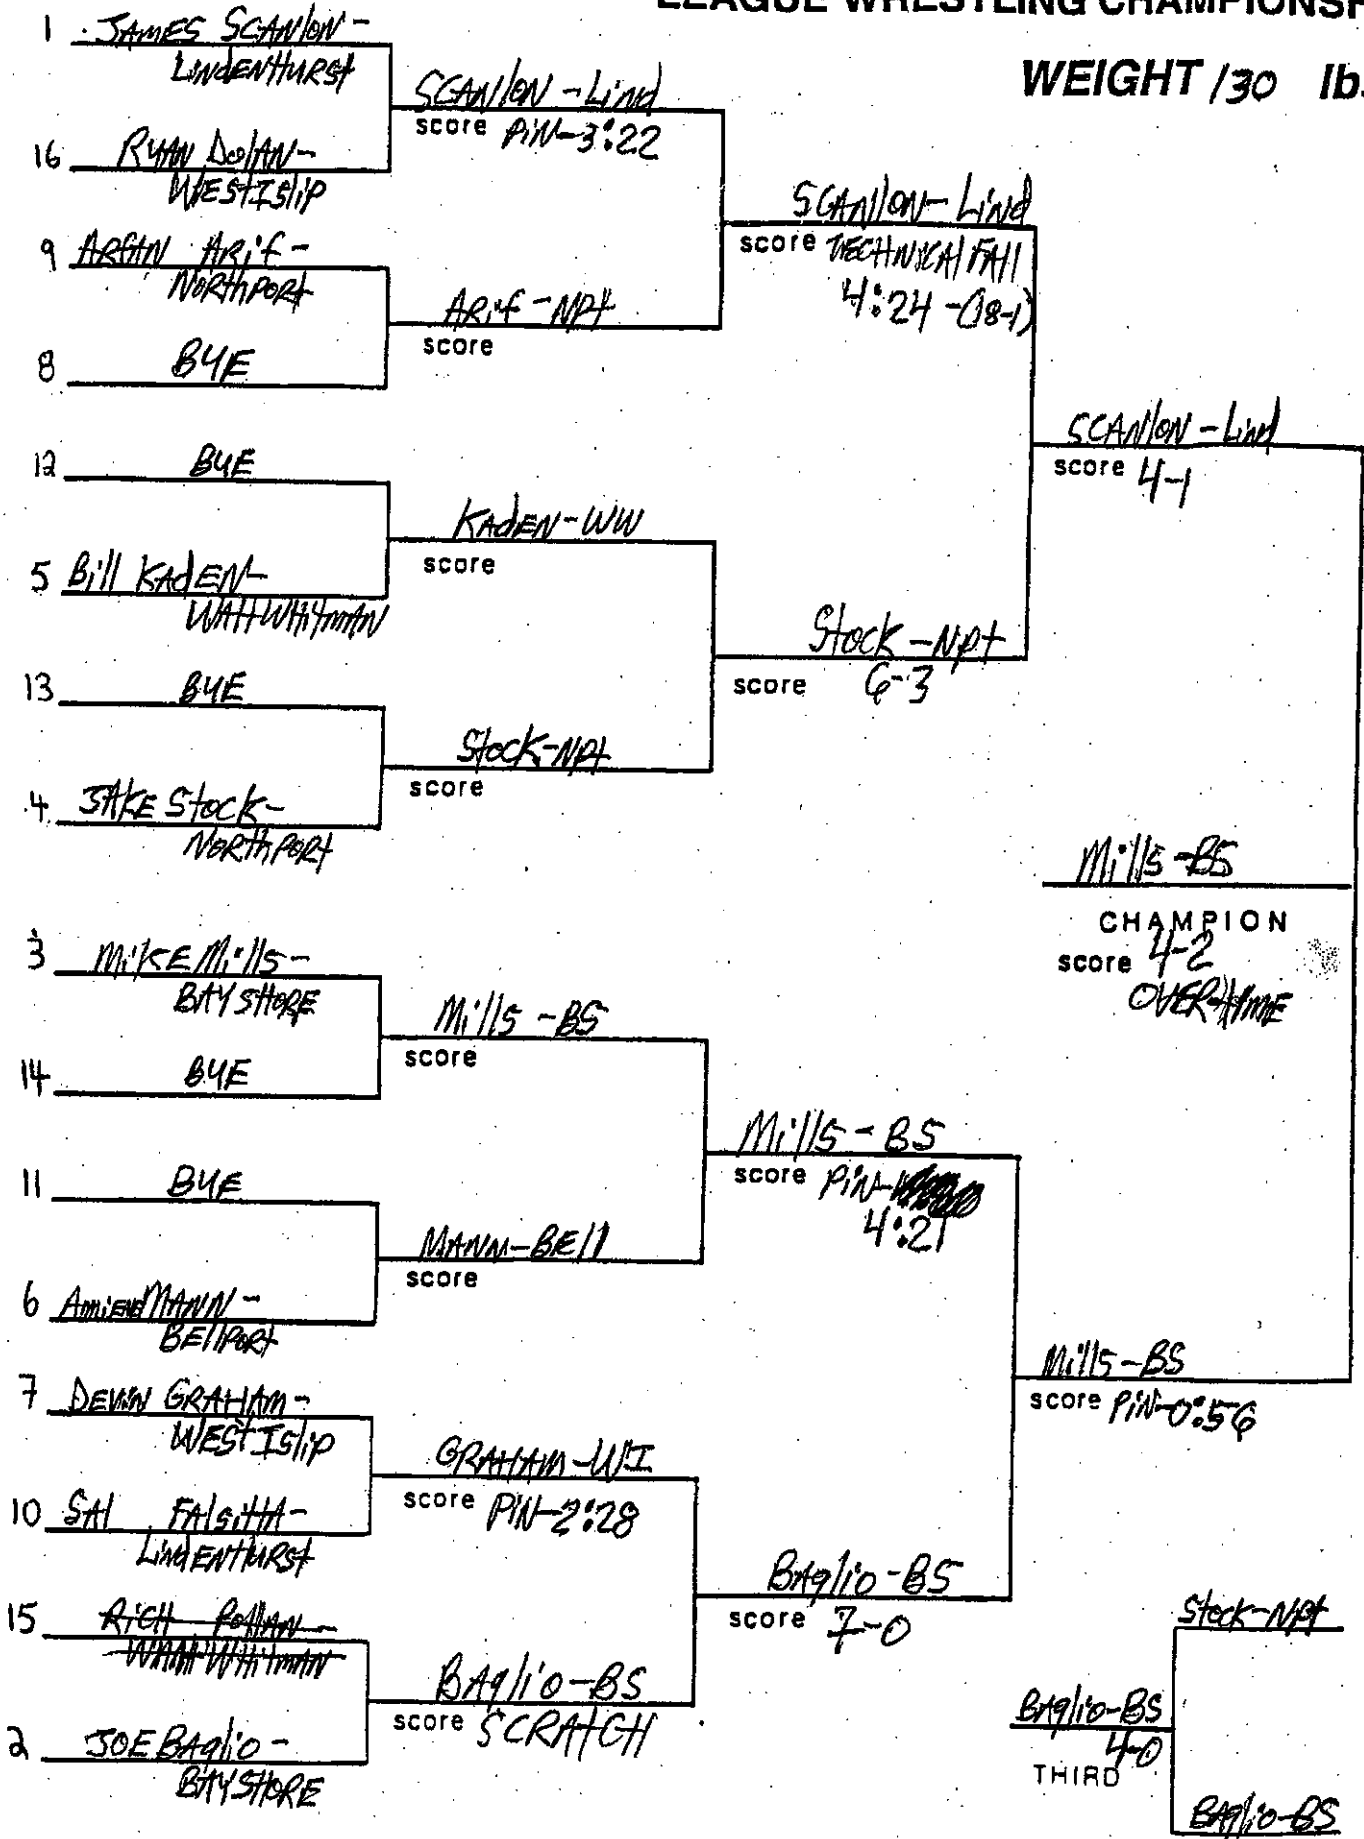

SECTION XI
LEAGUE WRESTLING CHAMPIONSHIP

WEIGHT 96 lbs.

SEEDS

SECTION XI
LEAGUE WRESTLING CHAMPIONSHIP

WEIGHT 103 lbs.

* 8 SEEDS

SECTION XI LEAGUE WRESTLING CHAMPIONSHIP

WEIGHT 119 lbs.

* 8 SEEDS

SECTION XI LEAGUE WRESTLING CHAMPIONSHIP

WEIGHT 125 lbs.

SECTION XI LEAGUE WRESTLING CHAMPIONSHIP

WEIGHT 130 lbs.

SECTION XI
LEAGUE WRESTLING CHAMPIONSHIP

WEIGHT 135 lbs.

* B SEEDS

** - 1 team point for BS for unsportsmanlike conduct

SECTION XI LEAGUE WRESTLING CHAMPIONSHIP

WEIGHT 140 lbs.

*8 seeds

SECTION XI
LEAGUE WRESTLING CHAMPIONSHIP

WEIGHT 145 lbs.

*8 SEEDS

SECTION XI LEAGUE WRESTLING CHAMPIONSHIP