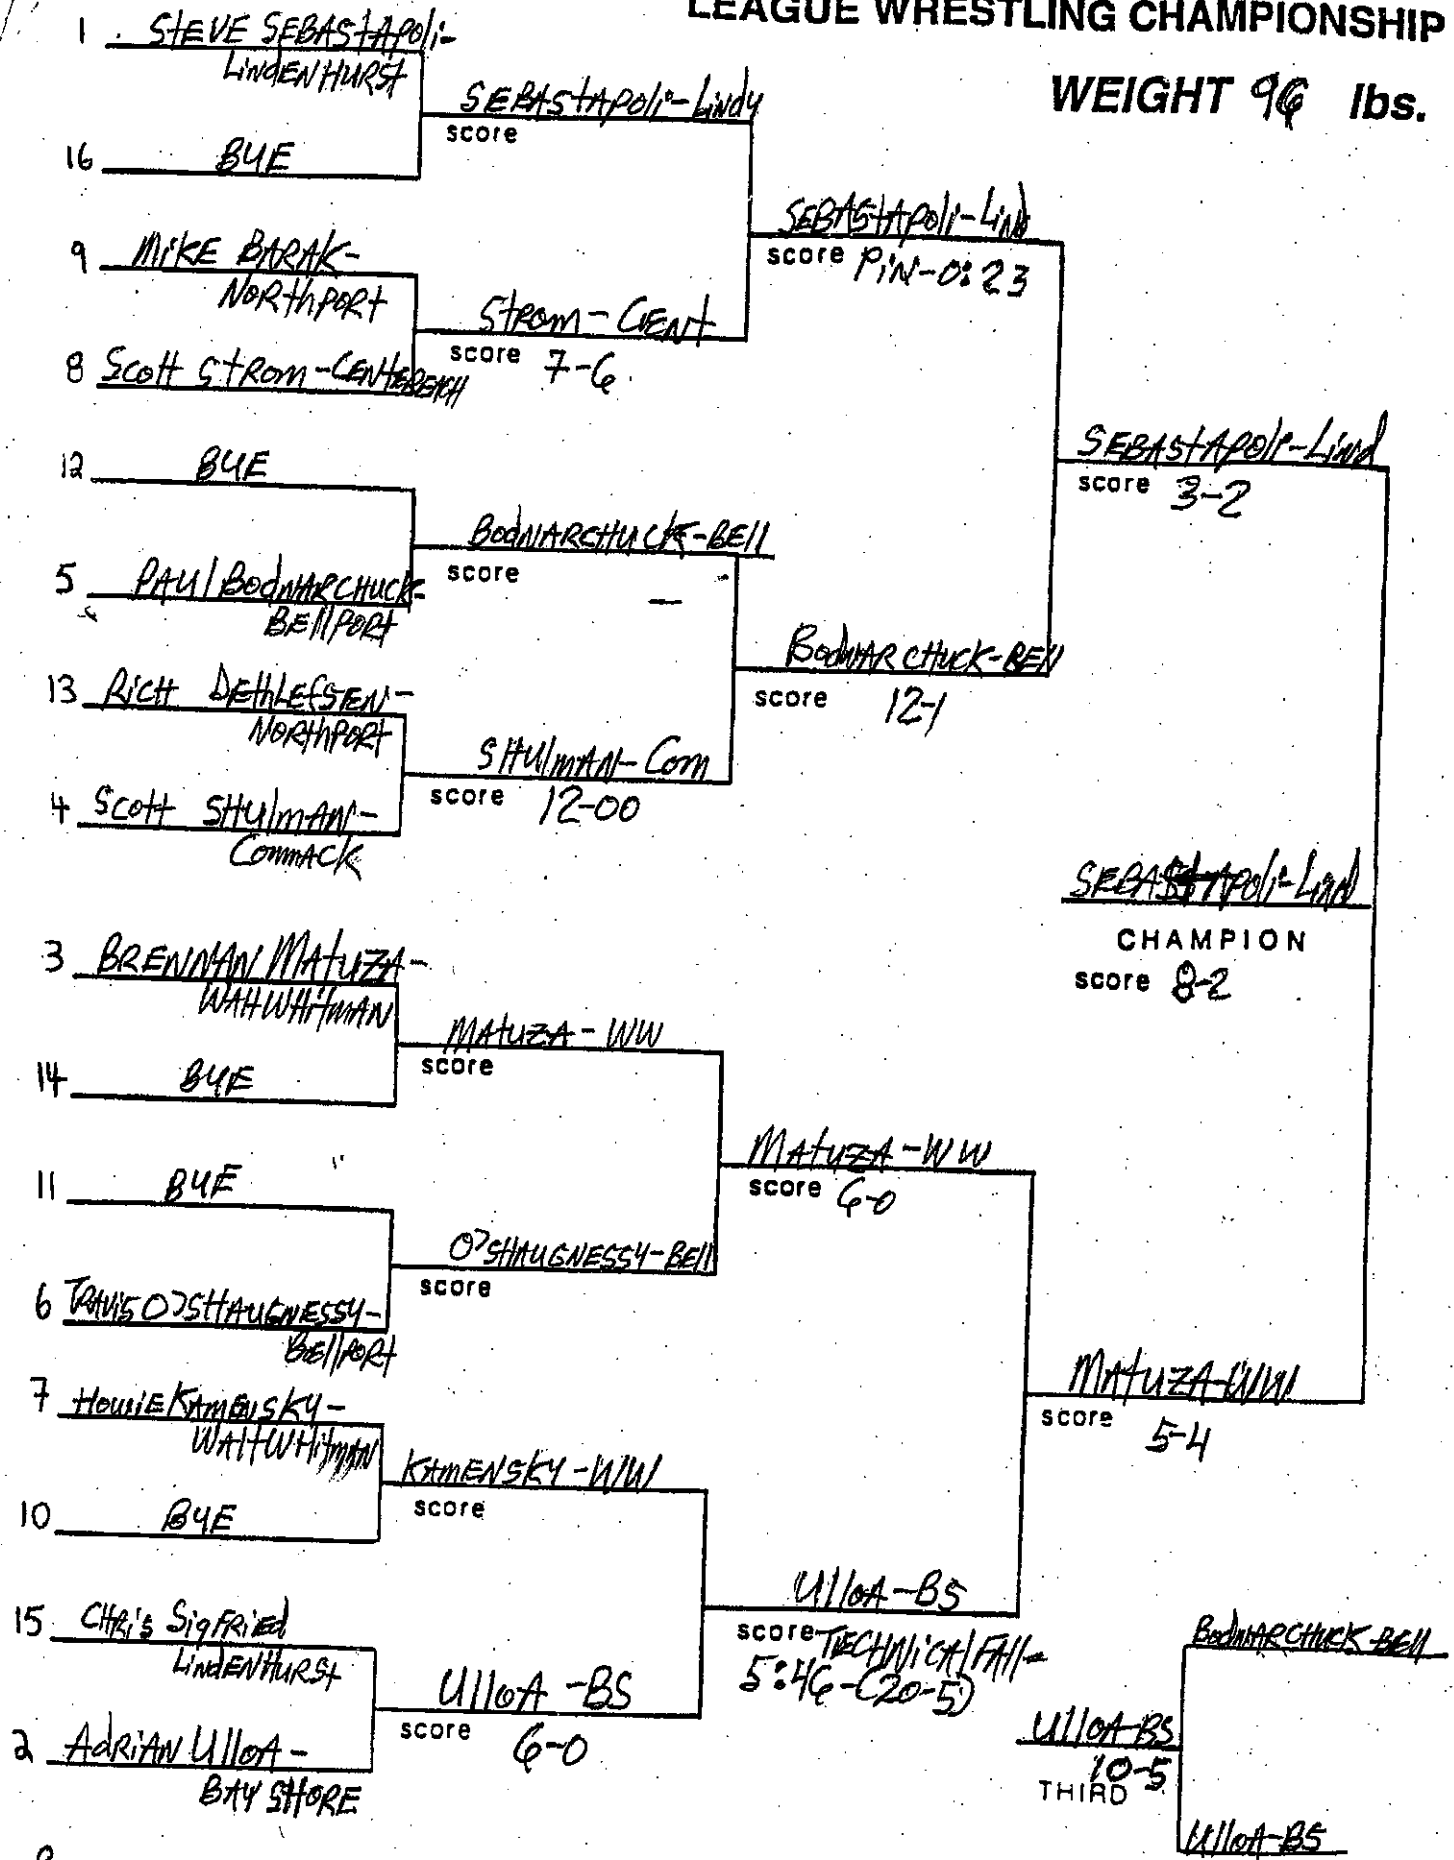

SECTION XI
LEAGUE WRESTLING CHAMPIONSHIP

WEIGHT 96 lbs.

SEEDS

SECTION XI
LEAGUE WRESTLING CHAMPIONSHIP

WEIGHT 103 lbs.

* 8 SEEDS

SECTION XI LEAGUE WRESTLING CHAMPIONSHIP

WEIGHT 119 lbs.

* 8 SEEDS

SECTION XI LEAGUE WRESTLING CHAMPIONSHIP

WEIGHT 125 lbs.

SECTION XI LEAGUE WRESTLING CHAMPIONSHIP

WEIGHT 130 lbs.

SECTION XI
LEAGUE WRESTLING CHAMPIONSHIP

WEIGHT 135 lbs.

* B SEEDS

** - 1 team point for BS for unsportsmanlike conduct

SECTION XI LEAGUE WRESTLING CHAMPIONSHIP

WEIGHT 140 lbs.

*8 seeds

SECTION XI
LEAGUE WRESTLING CHAMPIONSHIP

WEIGHT 145 lbs.

*8 SEEDS

SECTION XI LEAGUE WRESTLING CHAMPIONSHIP