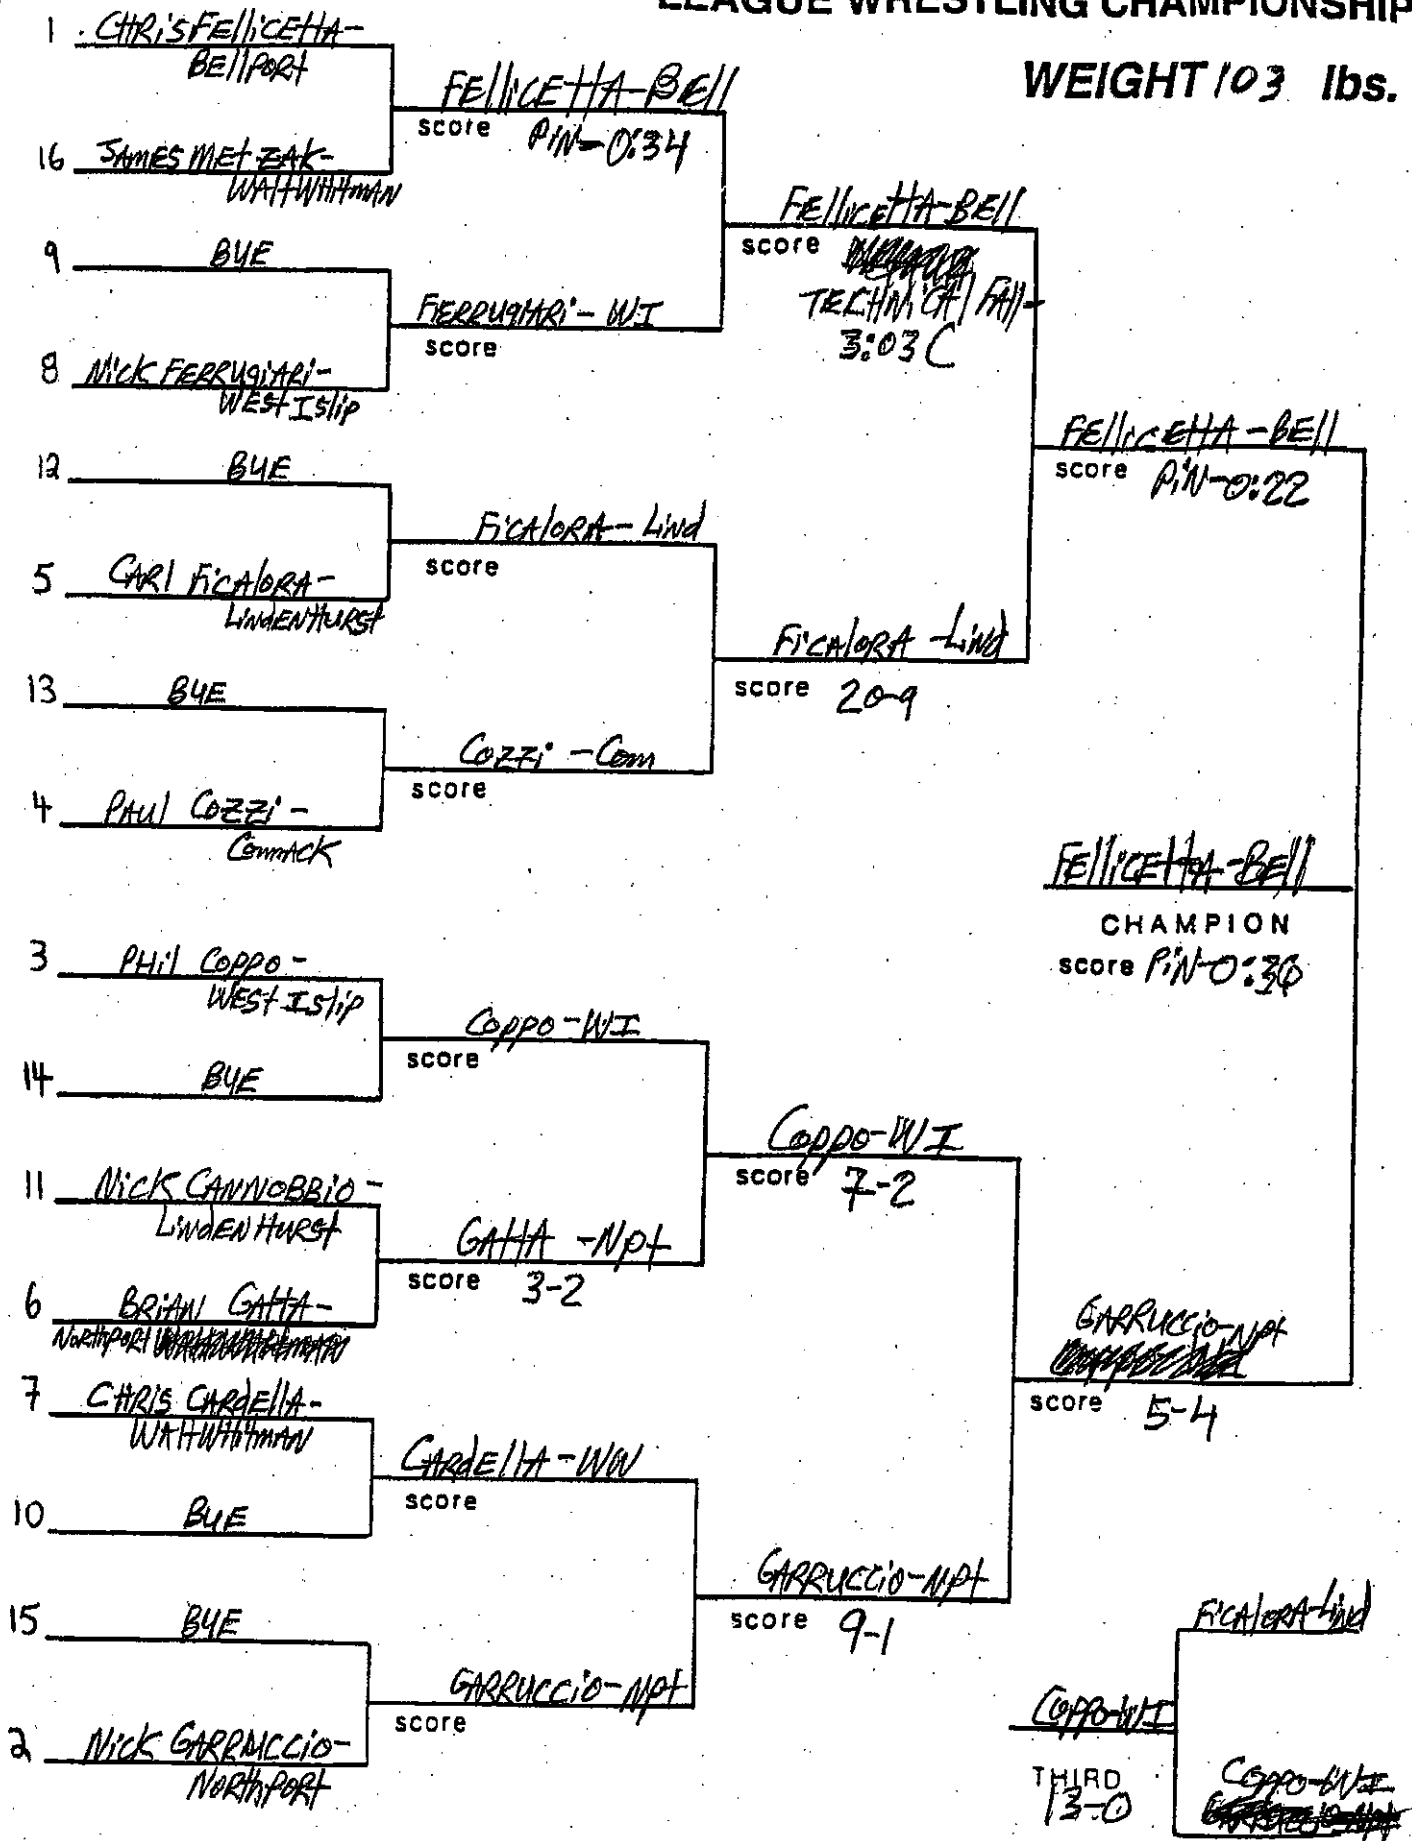

SECTION XI
LEAGUE WRESTLING CHAMPIONSHIP

WEIGHT 96 lbs.

SEEDS

SECTION XI
LEAGUE WRESTLING CHAMPIONSHIP

WEIGHT 103 lbs.

* 8 SEEDS

SECTION XI LEAGUE WRESTLING CHAMPIONSHIP

WEIGHT 119 lbs.

* 8 SEEDS

SECTION XI LEAGUE WRESTLING CHAMPIONSHIP

WEIGHT 125 lbs.

SECTION XI LEAGUE WRESTLING CHAMPIONSHIP

WEIGHT 130 lbs.

SECTION XI
LEAGUE WRESTLING CHAMPIONSHIP

WEIGHT 135 lbs.

* B SEEDS

** - 1 team point for BS for unsportsmanlike conduct

SECTION XI LEAGUE WRESTLING CHAMPIONSHIP

WEIGHT 140 lbs.

*8 seeds

SECTION XI
LEAGUE WRESTLING CHAMPIONSHIP

WEIGHT 145 lbs.

*8 SEEDS

SECTION XI LEAGUE WRESTLING CHAMPIONSHIP