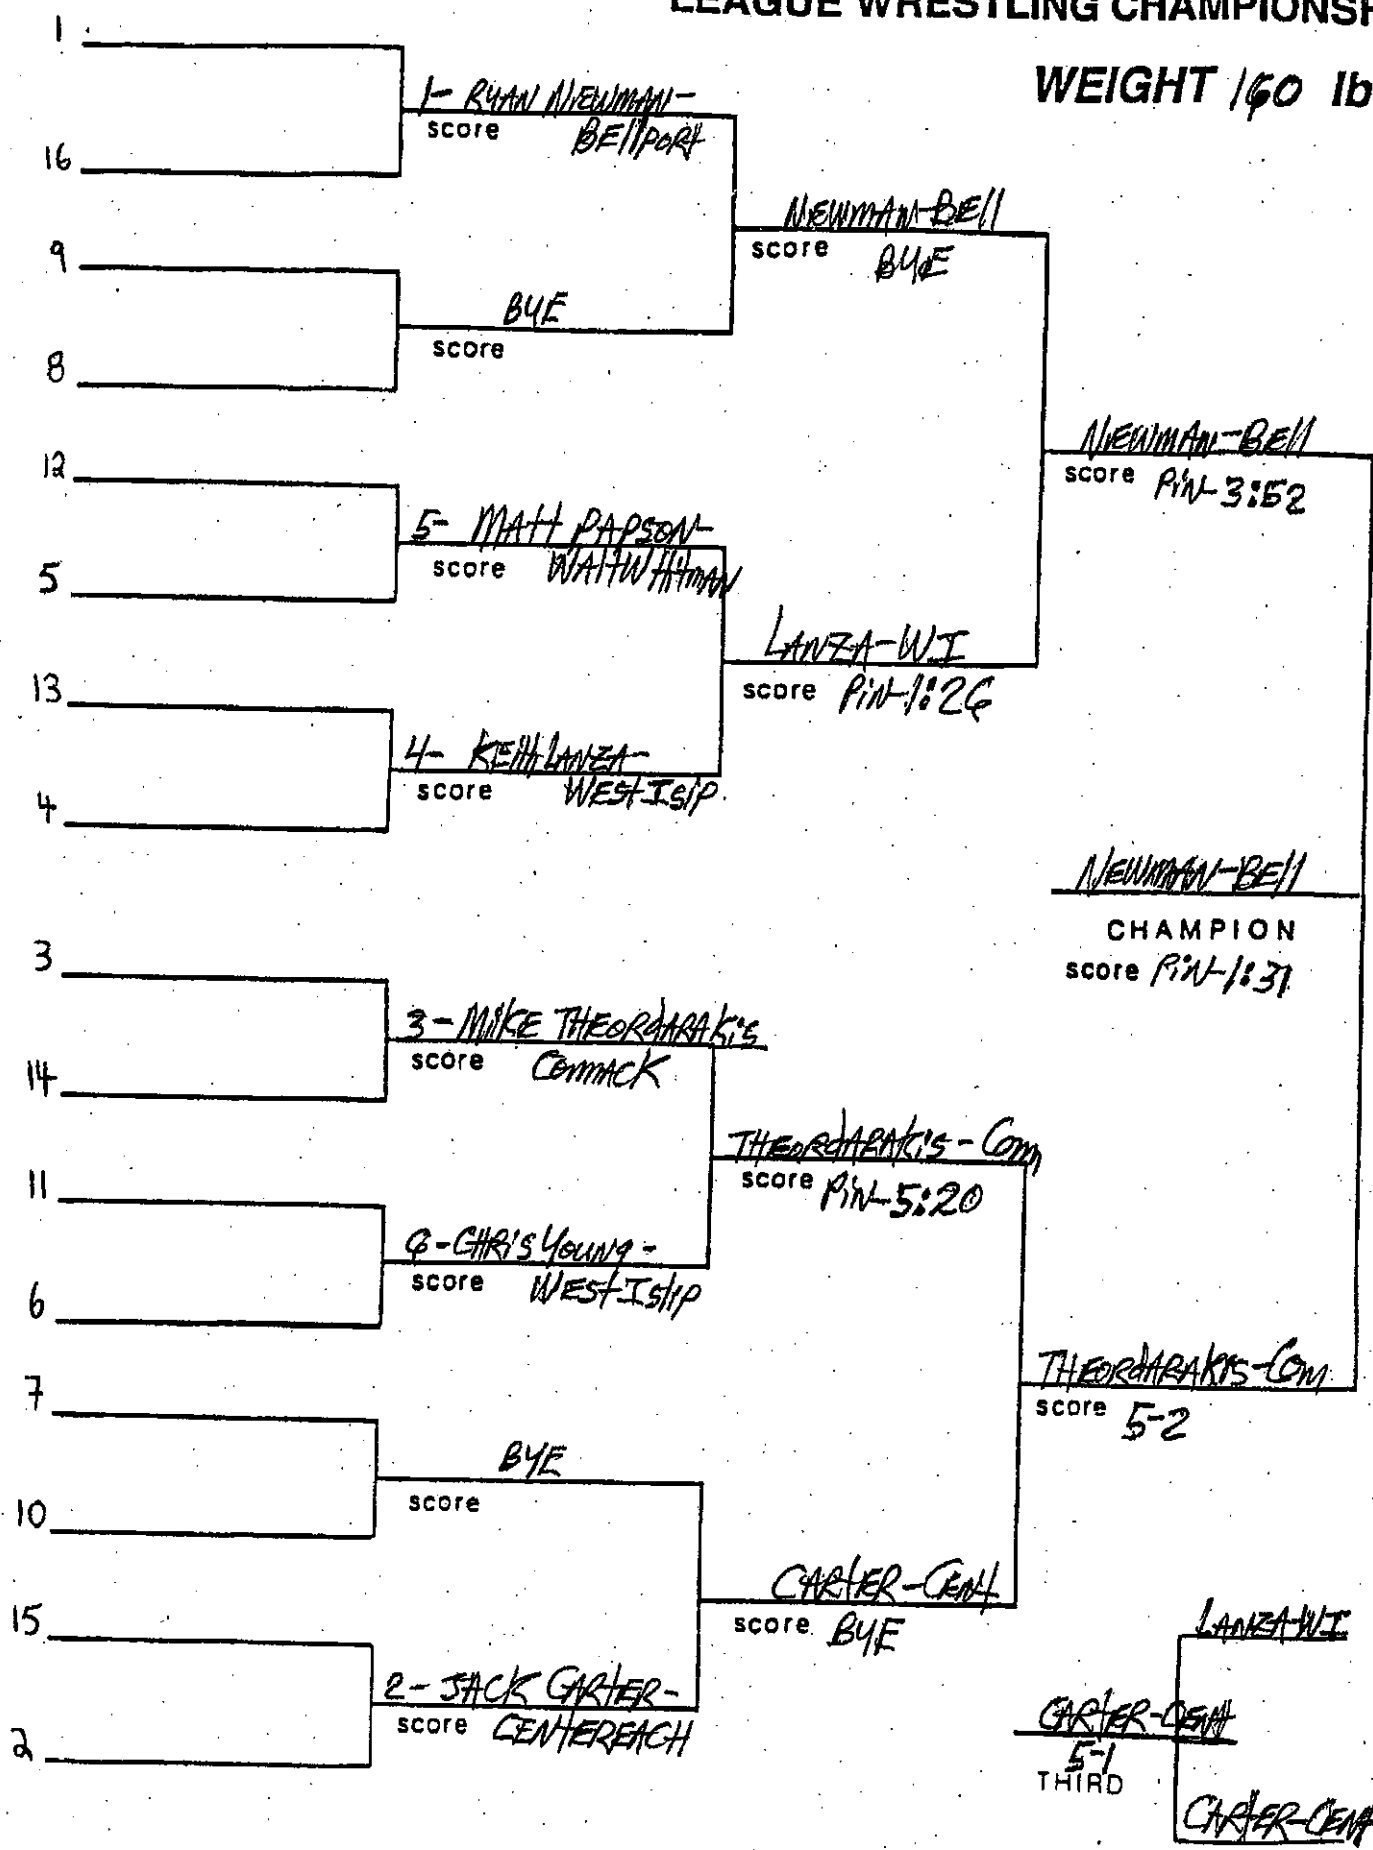

* 8 SEEDS

SECTION XI LEAGUE WRESTLING CHAMPIONSHIP

WEIGHT 125 lbs.

SECTION XI LEAGUE WRESTLING CHAMPIONSHIP

WEIGHT 130 lbs.

SECTION XI
LEAGUE WRESTLING CHAMPIONSHIP

WEIGHT 135 lbs.

* B SEEDS

** - 1 team point for BS for unsportsmanlike conduct

SECTION XI LEAGUE WRESTLING CHAMPIONSHIP

WEIGHT 140 lbs.

*8 seeds

SECTION XI
LEAGUE WRESTLING CHAMPIONSHIP

WEIGHT 145 lbs.

*8 SEEDS

SECTION XI LEAGUE WRESTLING CHAMPIONSHIP

WEIGHT/52 lbs.

SECTION XI LEAGUE WRESTLING CHAMPIONSHIP

WEIGHT 160 lbs.

SECTION XI LEAGUE WRESTLING CHAMPIONSHIP

WEIGHT 171 lbs.

48 SEEDS

SECTION XI LEAGUE WRESTLING CHAMPIONSHIP

WEIGHT 189 lbs.