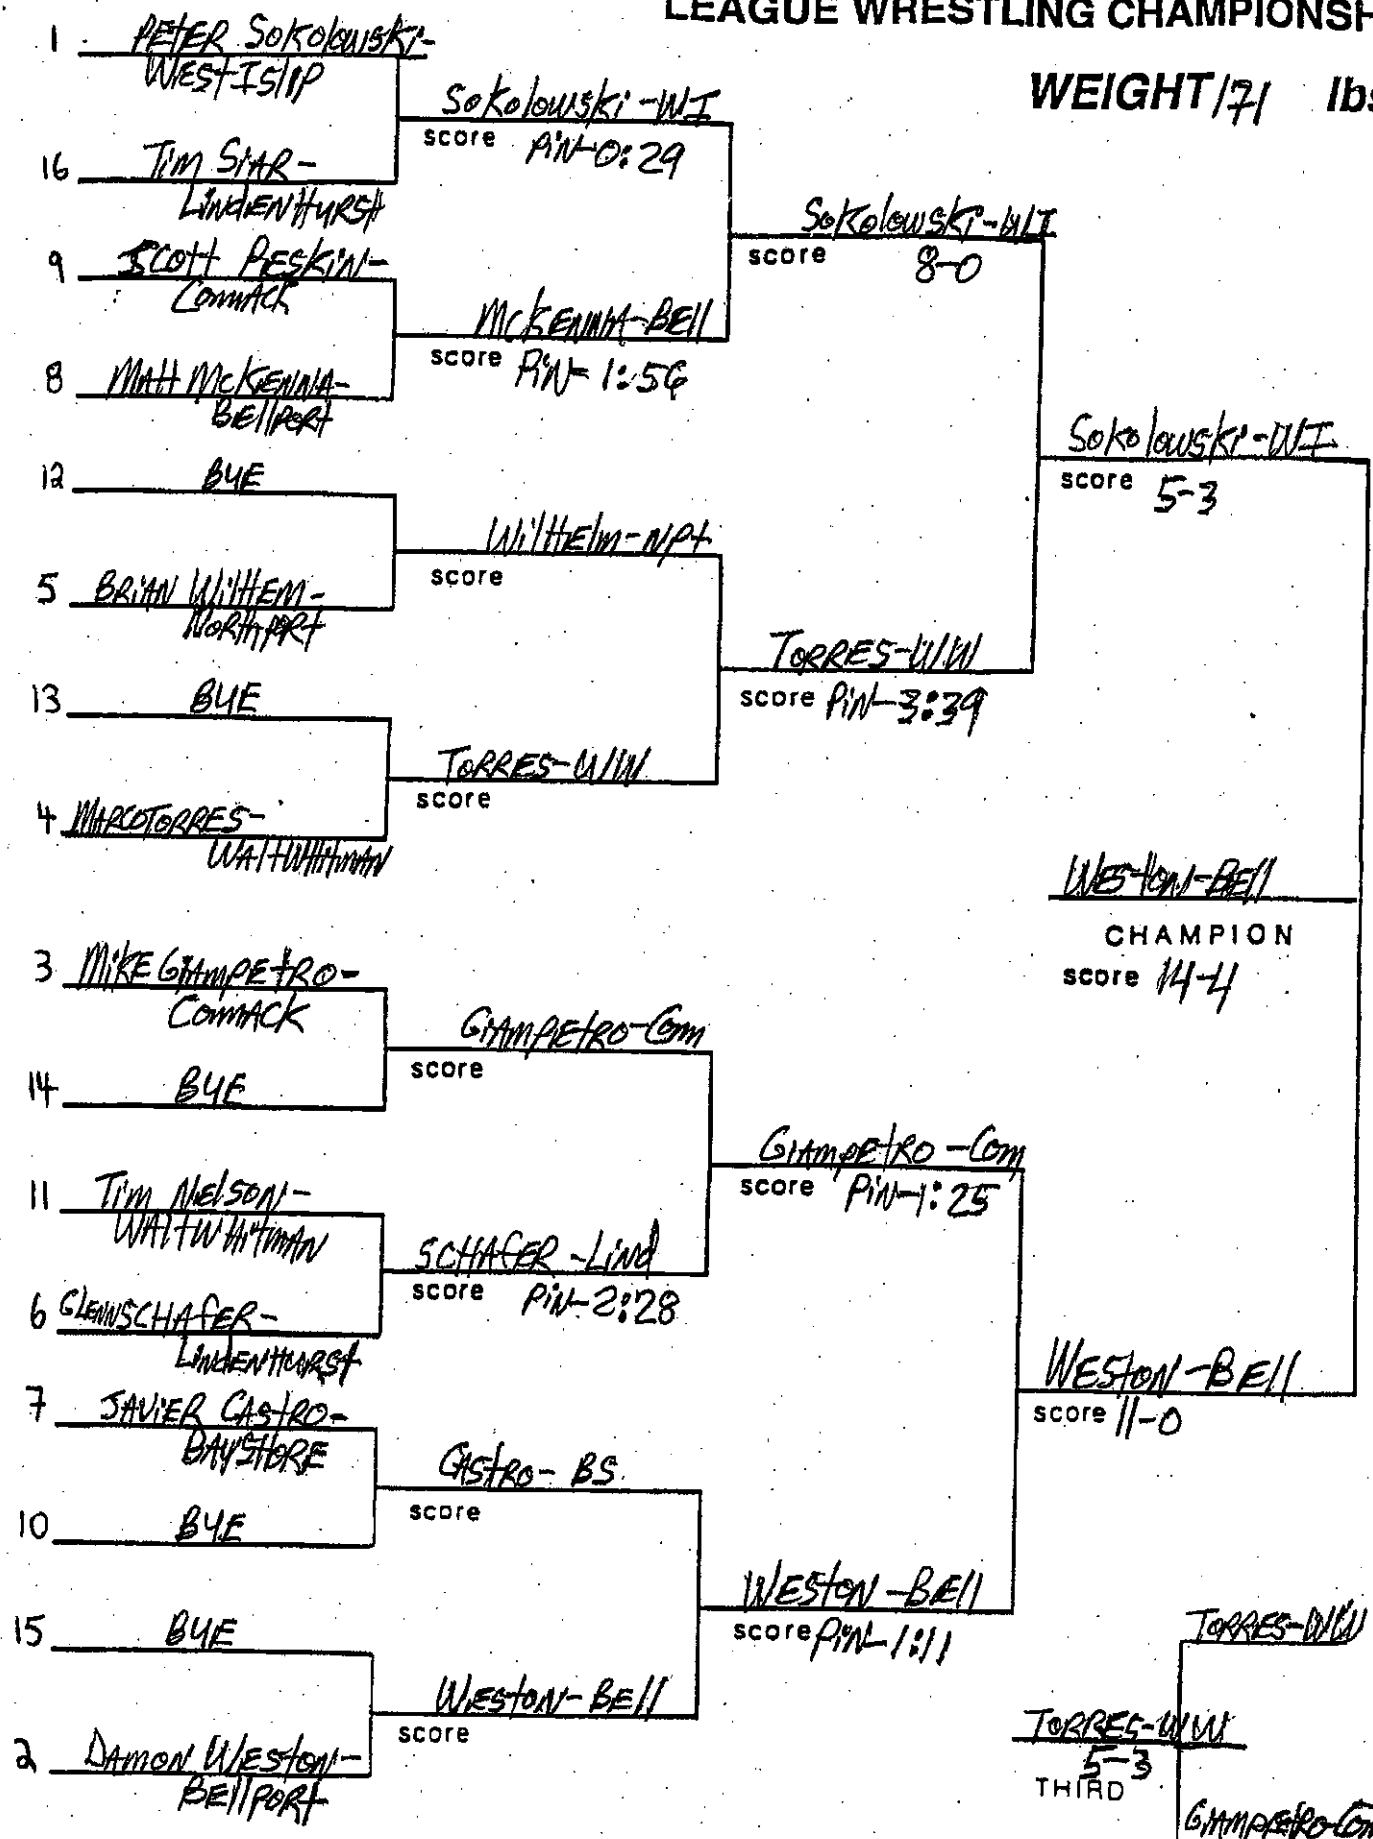

** - 1 team point for BS for unsportsmanlike conduct

SECTION XI LEAGUE WRESTLING CHAMPIONSHIP

WEIGHT 140 lbs.

*8 seeds

SECTION XI
LEAGUE WRESTLING CHAMPIONSHIP

WEIGHT 145 lbs.

*8 SEEDS

SECTION XI LEAGUE WRESTLING CHAMPIONSHIP

WEIGHT/52 lbs.

SECTION XI LEAGUE WRESTLING CHAMPIONSHIP

WEIGHT 160 lbs.

SECTION XI LEAGUE WRESTLING CHAMPIONSHIP

WEIGHT 171 lbs.

48 SEEDS

SECTION XI LEAGUE WRESTLING CHAMPIONSHIP

WEIGHT 189 lbs.