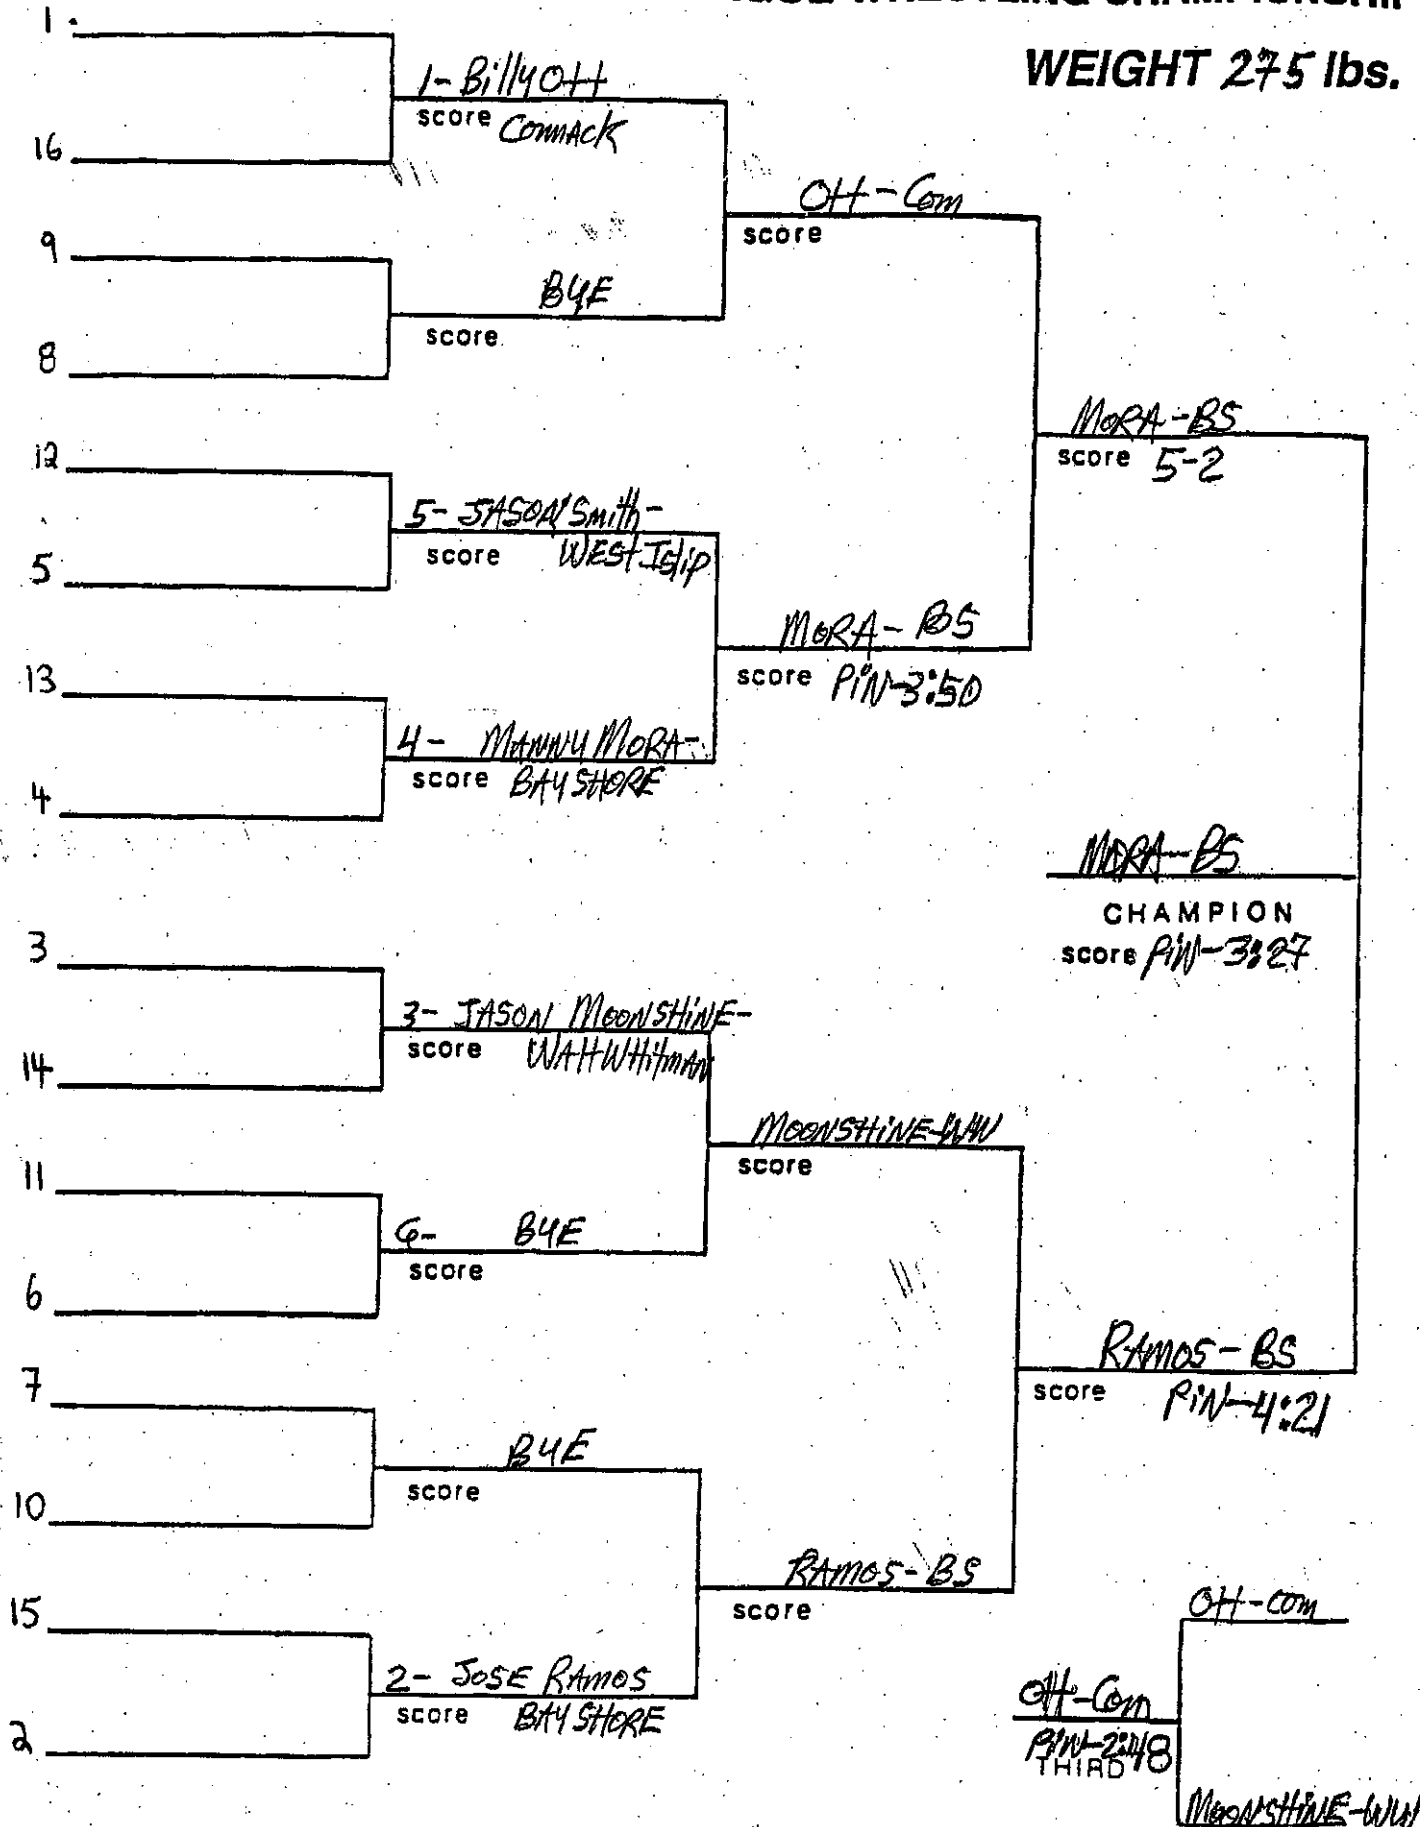

** - 1 team point for BS for unsportsmanlike conduct

SECTION XI LEAGUE WRESTLING CHAMPIONSHIP

WEIGHT 140 lbs.

*8 seeds

SECTION XI
LEAGUE WRESTLING CHAMPIONSHIP

WEIGHT 145 lbs.

*8 SEEDS

SECTION XI LEAGUE WRESTLING CHAMPIONSHIP

WEIGHT/52 lbs.

SECTION XI LEAGUE WRESTLING CHAMPIONSHIP

WEIGHT 160 lbs.

SECTION XI LEAGUE WRESTLING CHAMPIONSHIP

WEIGHT 171 lbs.

48 SEEDS

SECTION XI LEAGUE WRESTLING CHAMPIONSHIP

WEIGHT 189 lbs.

SECTION XI
LEAGUE WRESTLING CHAMPIONSHIP

WEIGHT 220 lbs.

SECTION XI LEAGUE WRESTLING CHAMPIONSHIP

WEIGHT 275 lbs.

* 5 SEEDS