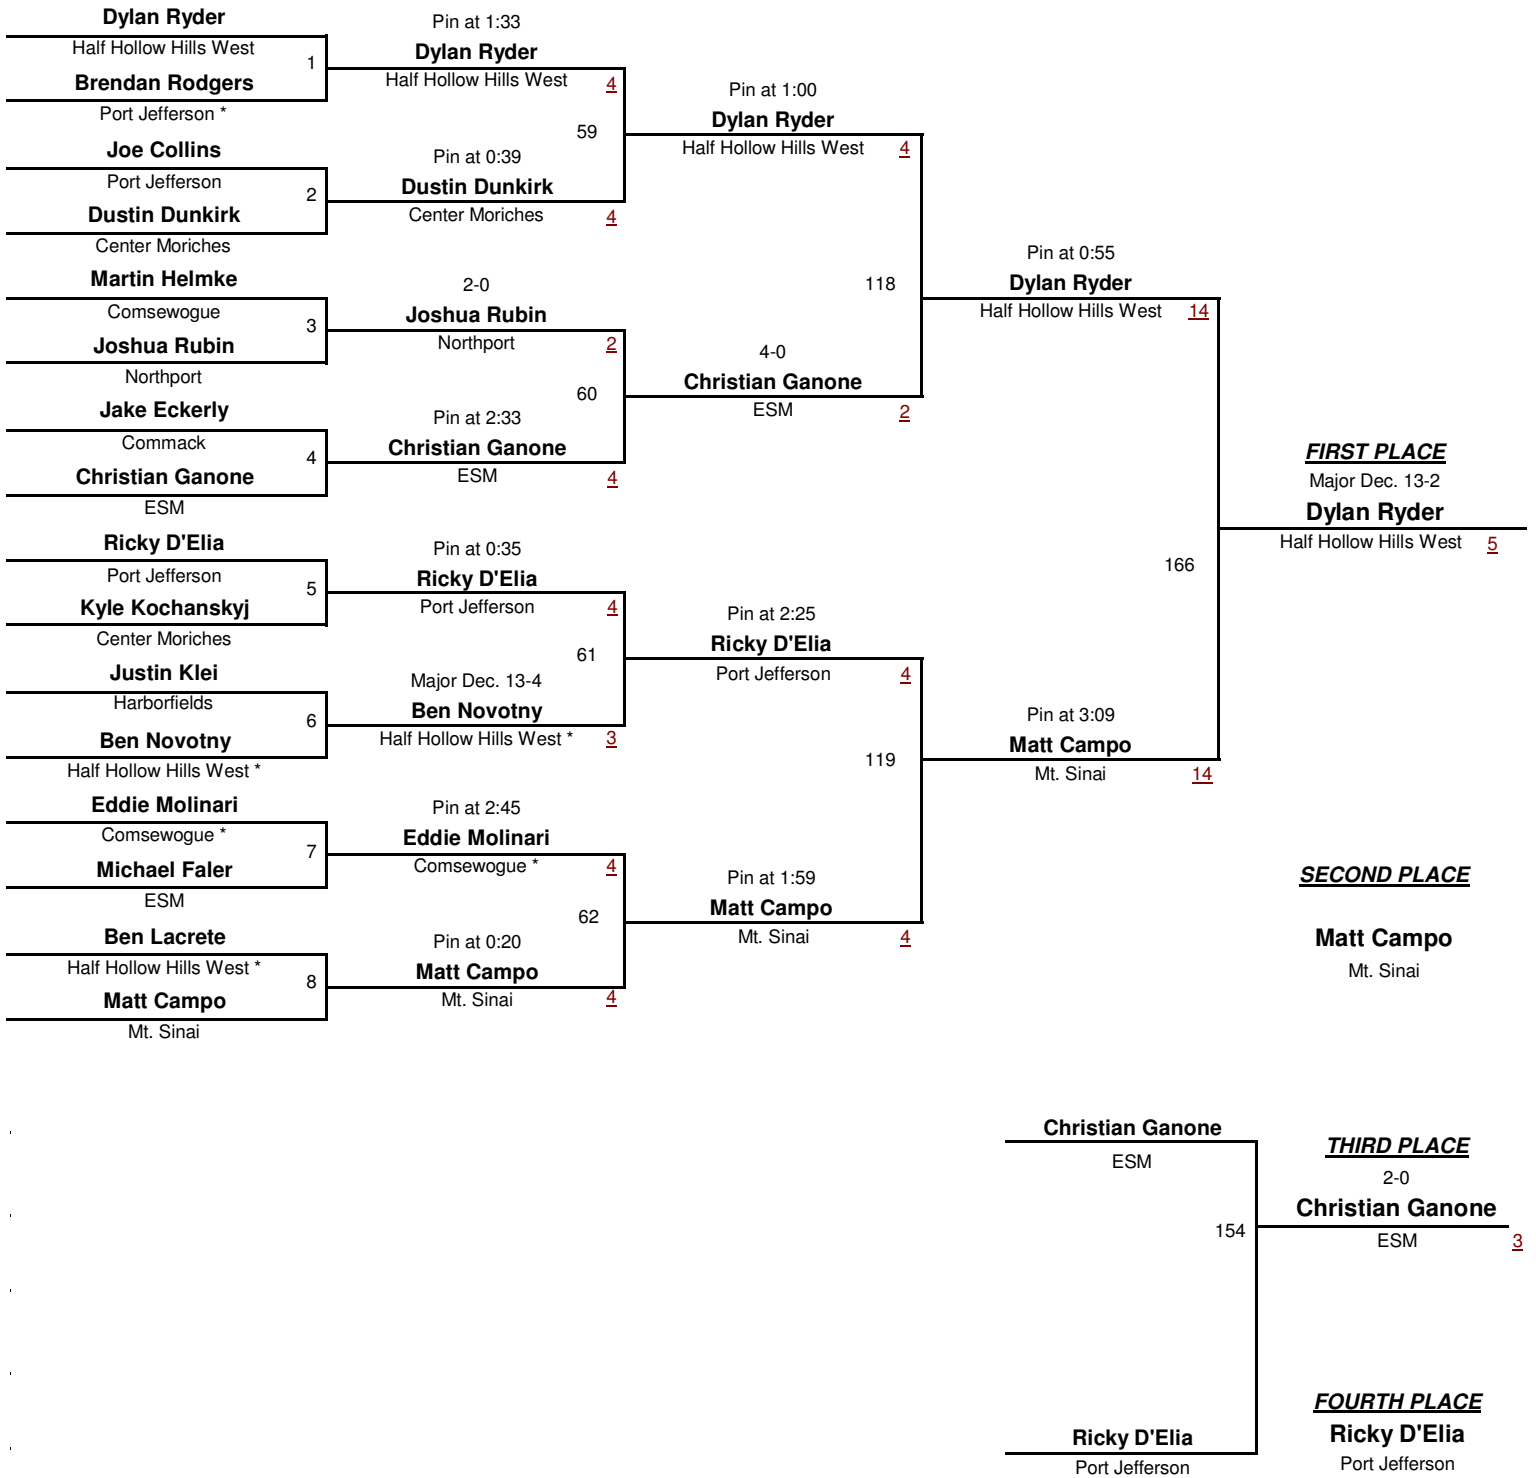

VARSITY

DIVISION

99

WEIGHT

Bob Armstrong Cup

1/31/2016

[Underlined numbers, if shown, are TEAM POINTS]

VARSITY