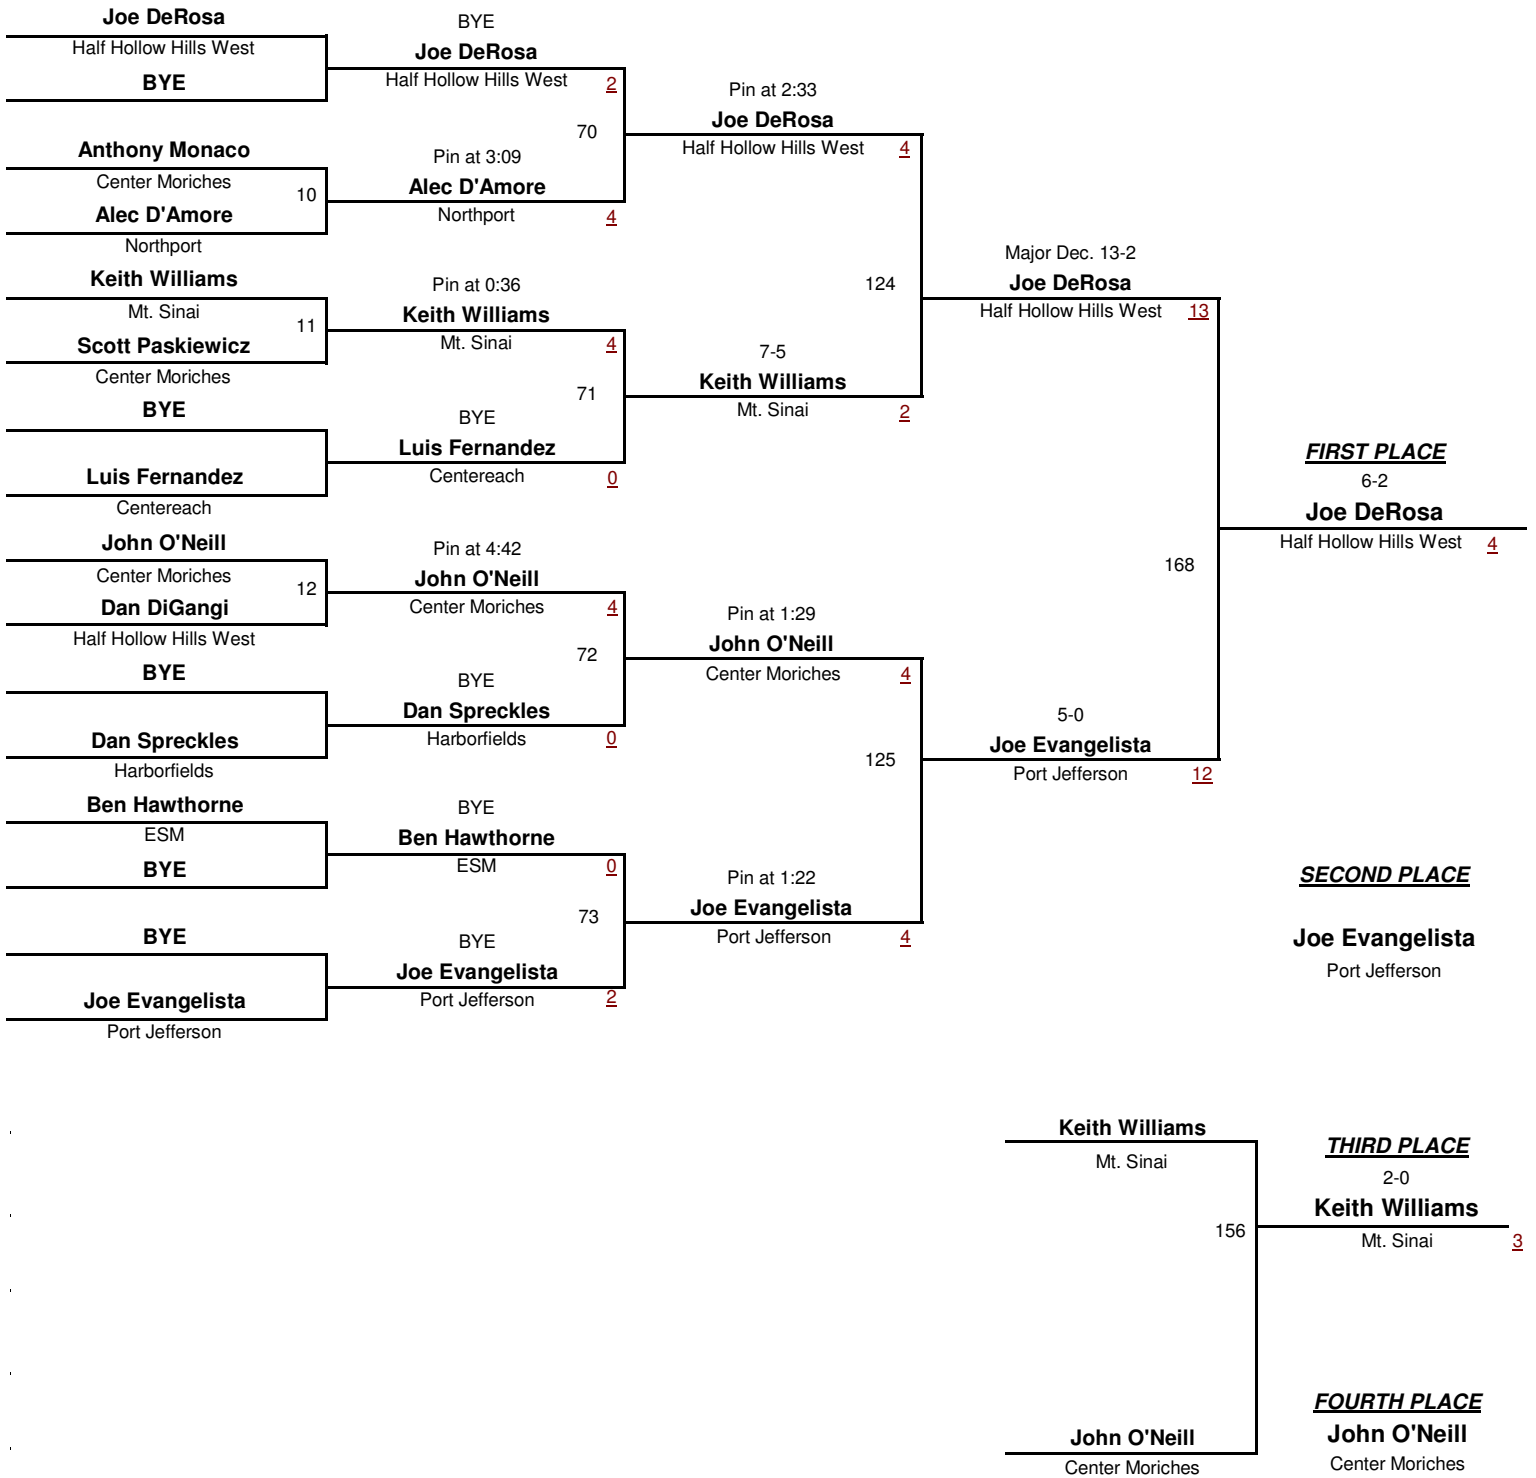

DIVISION

113

WEIGHT

Bob Armstrong Cup

1/31/2016

VARSITY
DIVISION

120
WEIGHT

Bob Armstrong Cup
1/31/2016