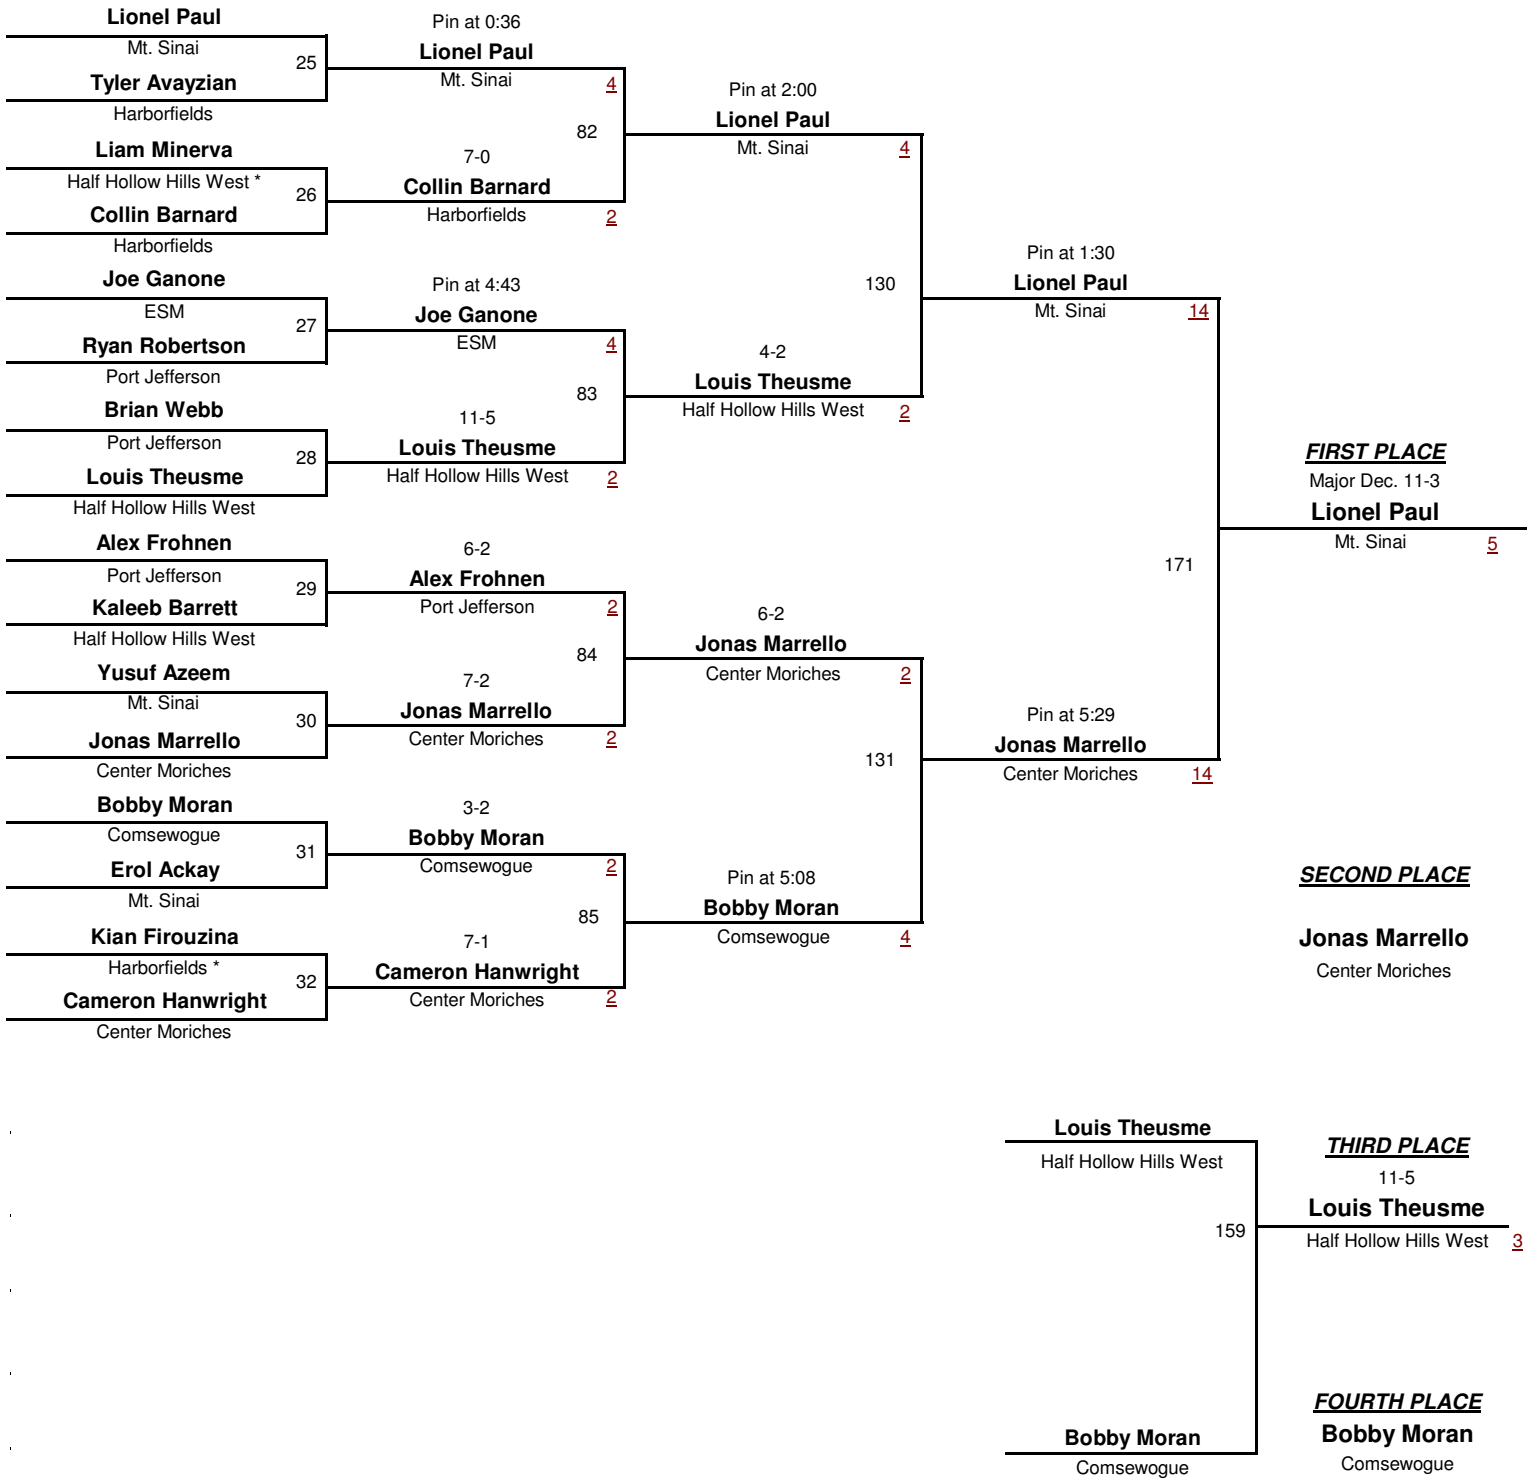

VARSITY
DIVISION

138
WEIGHT

Bob Armstrong Cup
1/31/2016