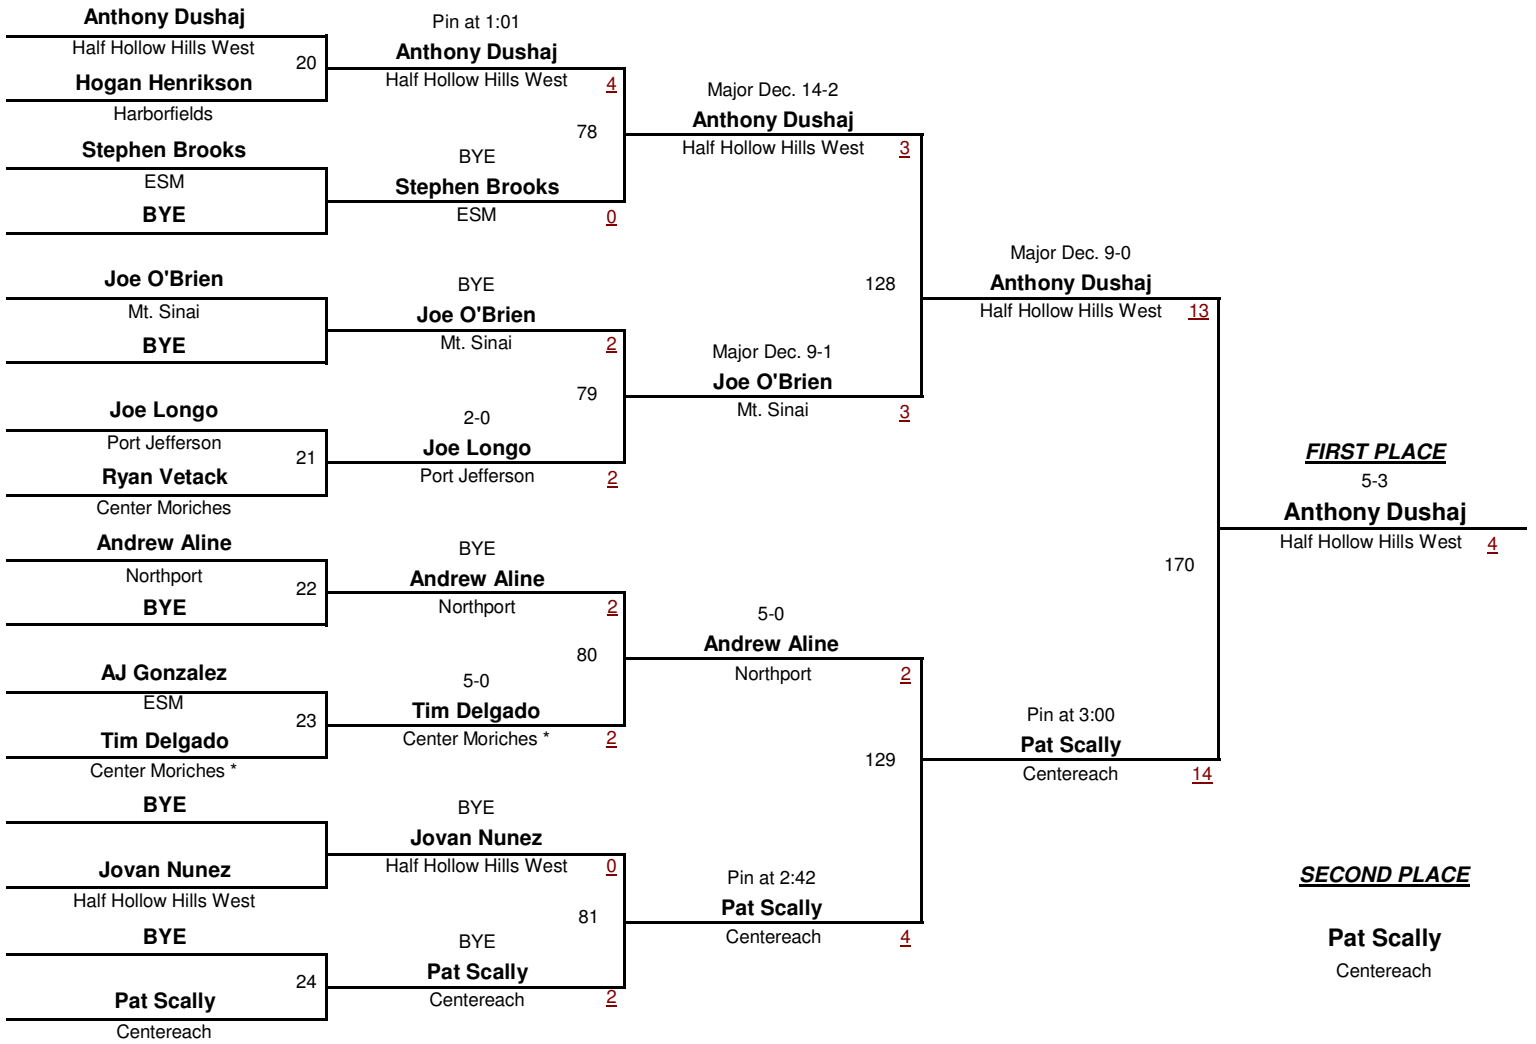

VARSITY
DIVISION

126
WEIGHT

Bob Armstrong Cup
1/31/2016

VARSITY
DIVISION

132
WEIGHT

Bob Armstrong Cup
1/31/2016

VARSITY
DIVISION

138
WEIGHT