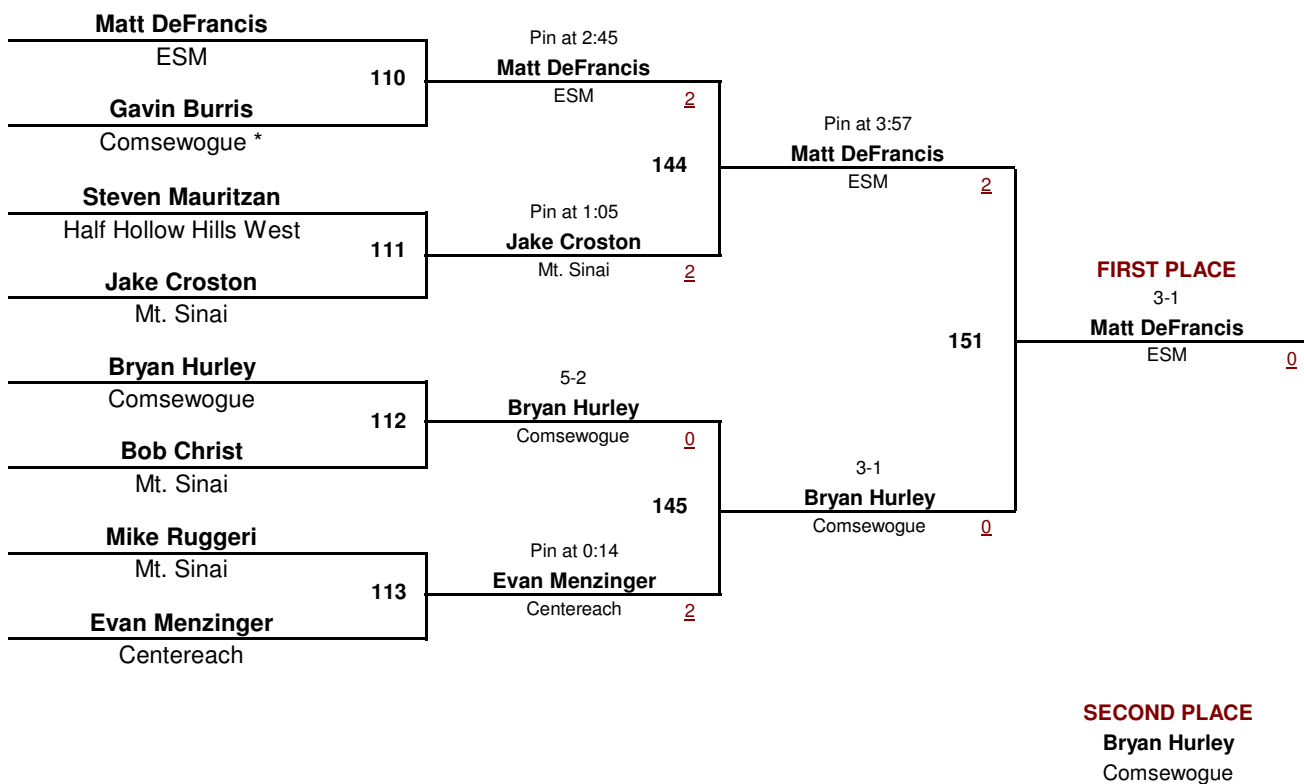

182
WEIGHT

Bob Armstrong Cup
1/31/2016

VARSITY

DIVISION

195

WEIGHT

Bob Armstrong Cup

1/31/2016

[Underlined numbers, if shown, are TEAM POINTS]

VARSITY
DIVISION

285
WEIGHT

Bob Armstrong Cup
1/31/2016

[Underlined numbers, if shown, are TEAM POINTS]