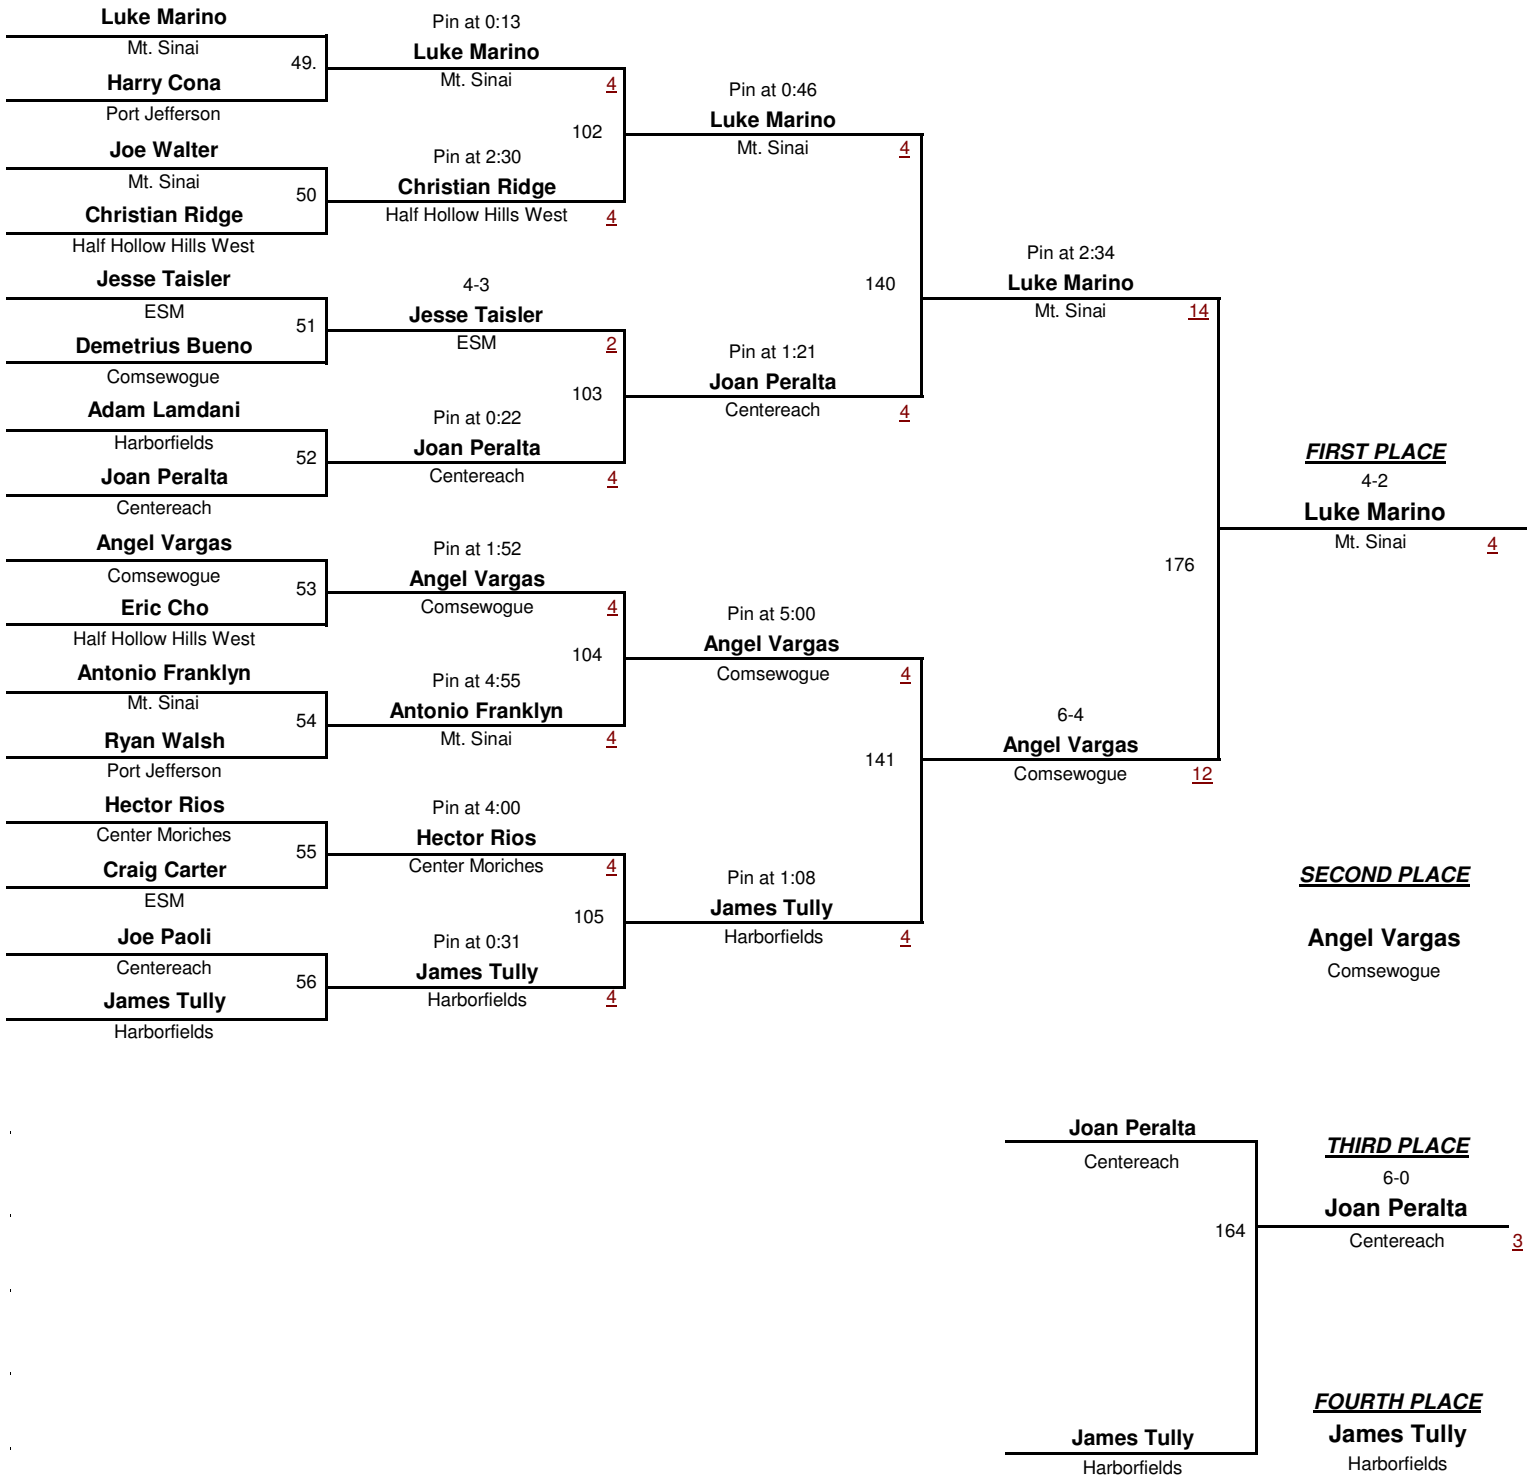

VARSITY
DIVISION

182
WEIGHT

Bob Armstrong Cup
1/31/2016