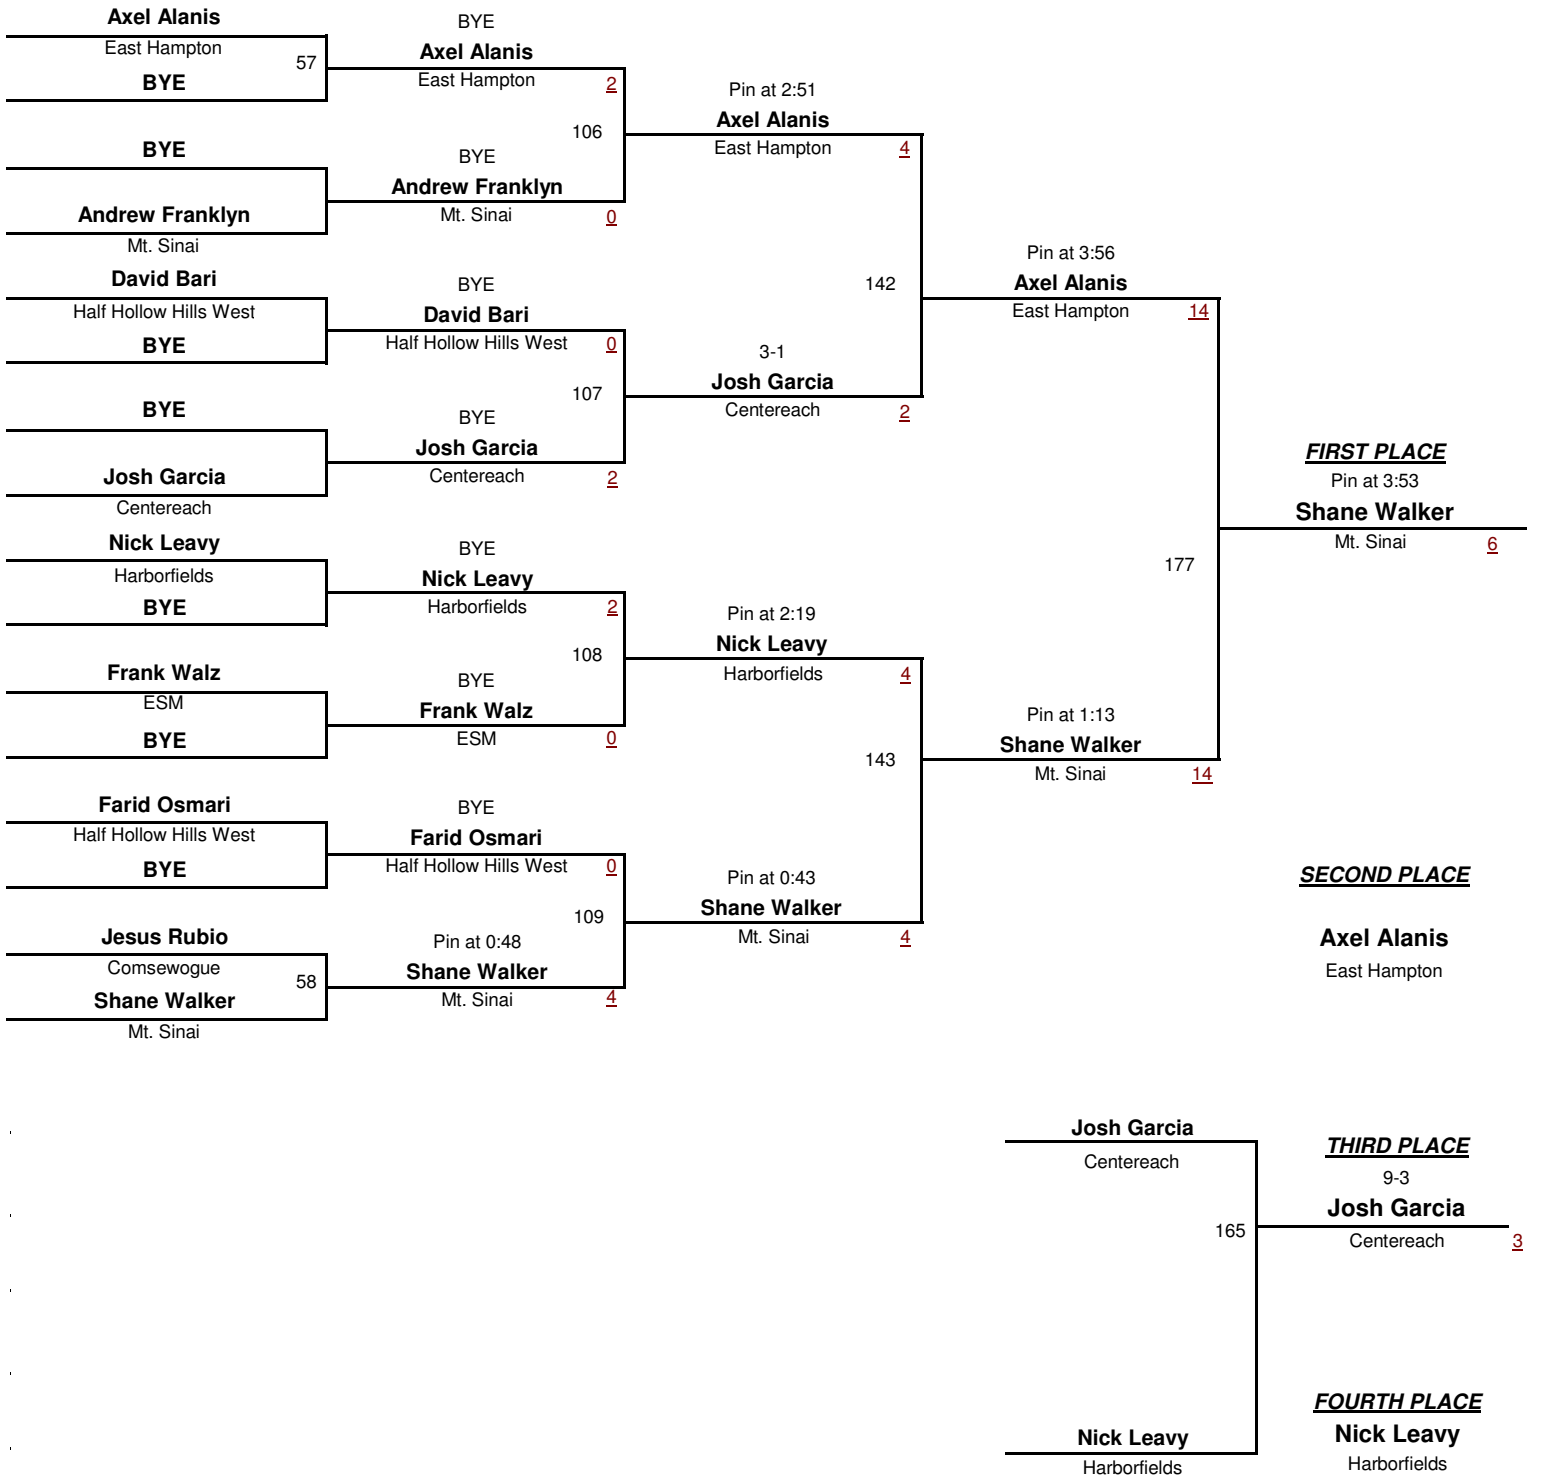

[Underlined numbers, if shown, are TEAM POINTS]

VARSITY
DIVISION

285
WEIGHT

Bob Armstrong Cup
1/31/2016

[Underlined numbers, if shown, are TEAM POINTS]