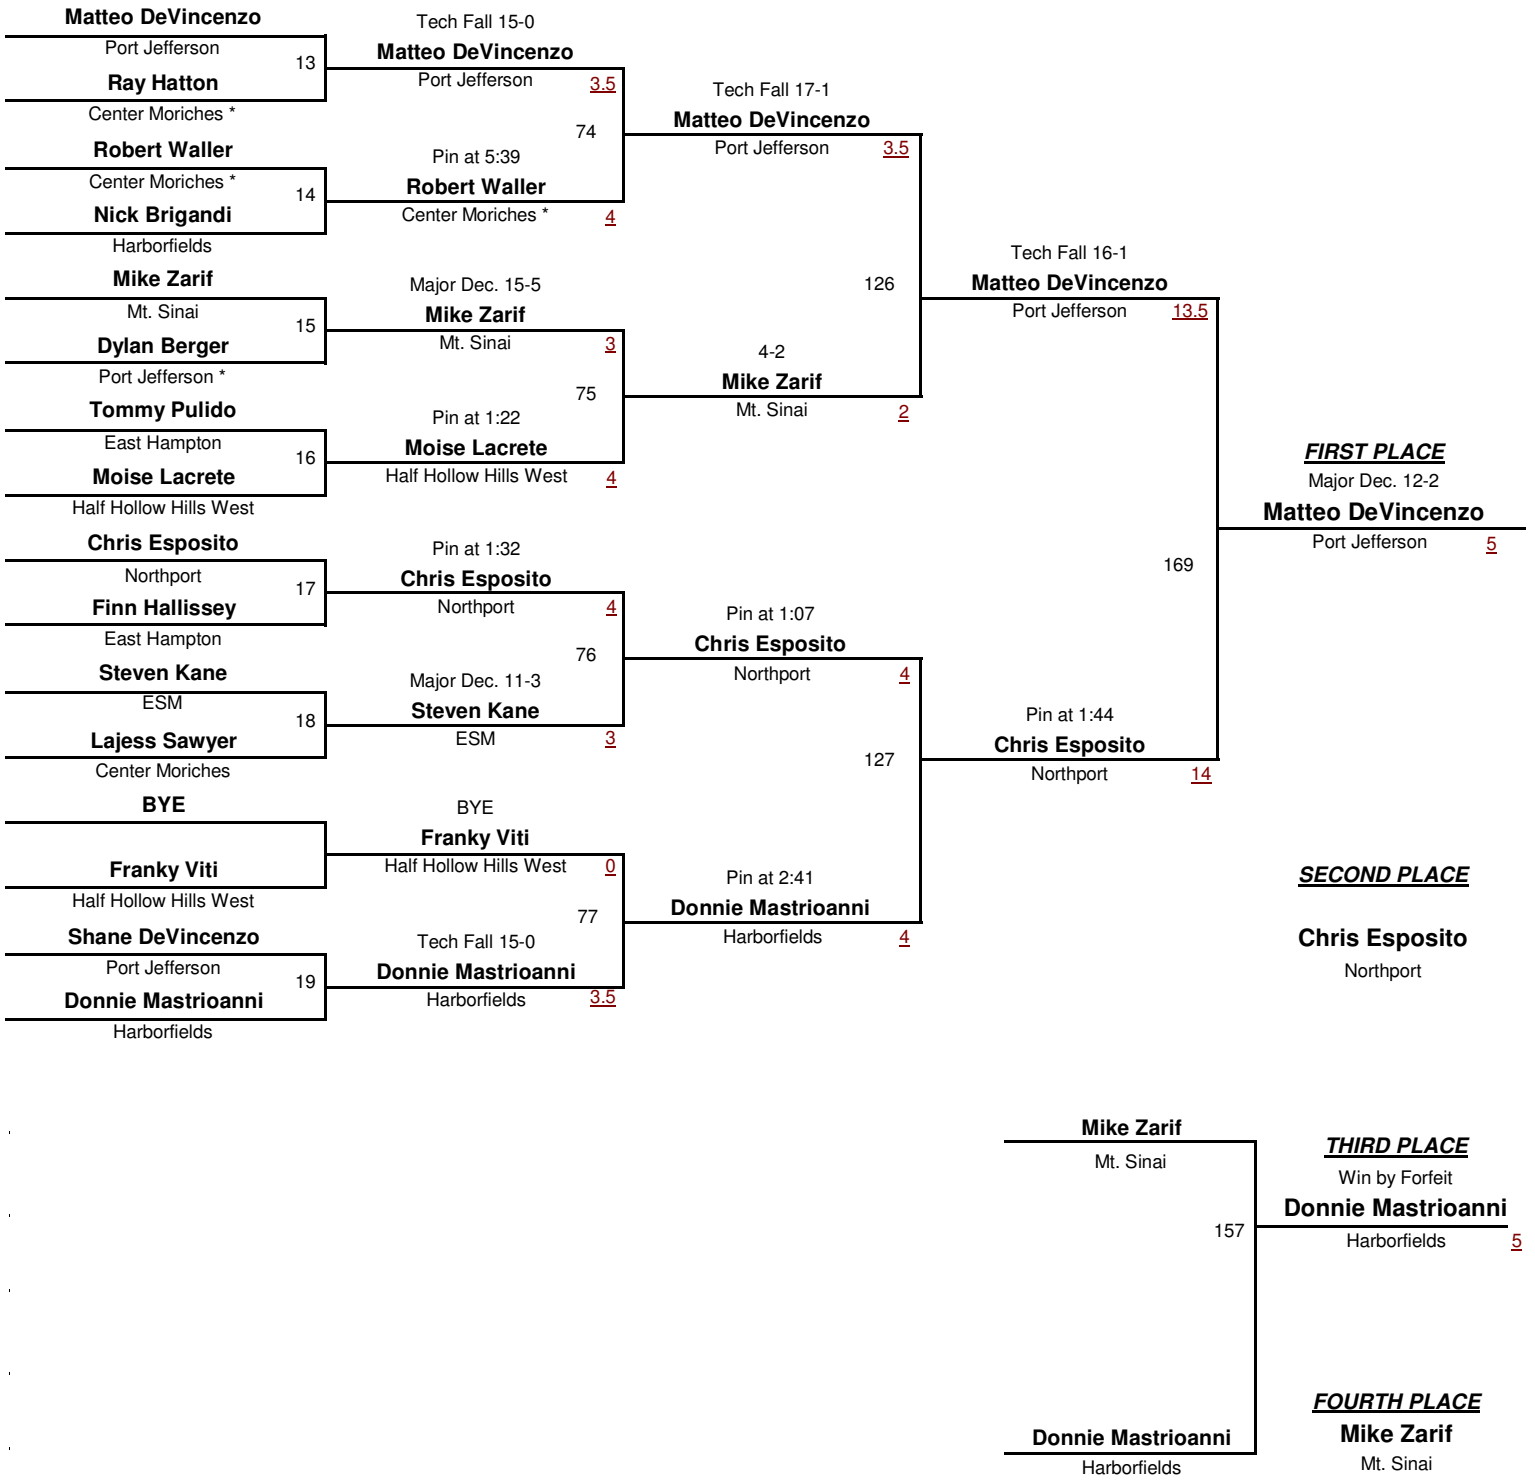

VARSITY
DIVISION

126
WEIGHT

Bob Armstrong Cup
1/31/2016