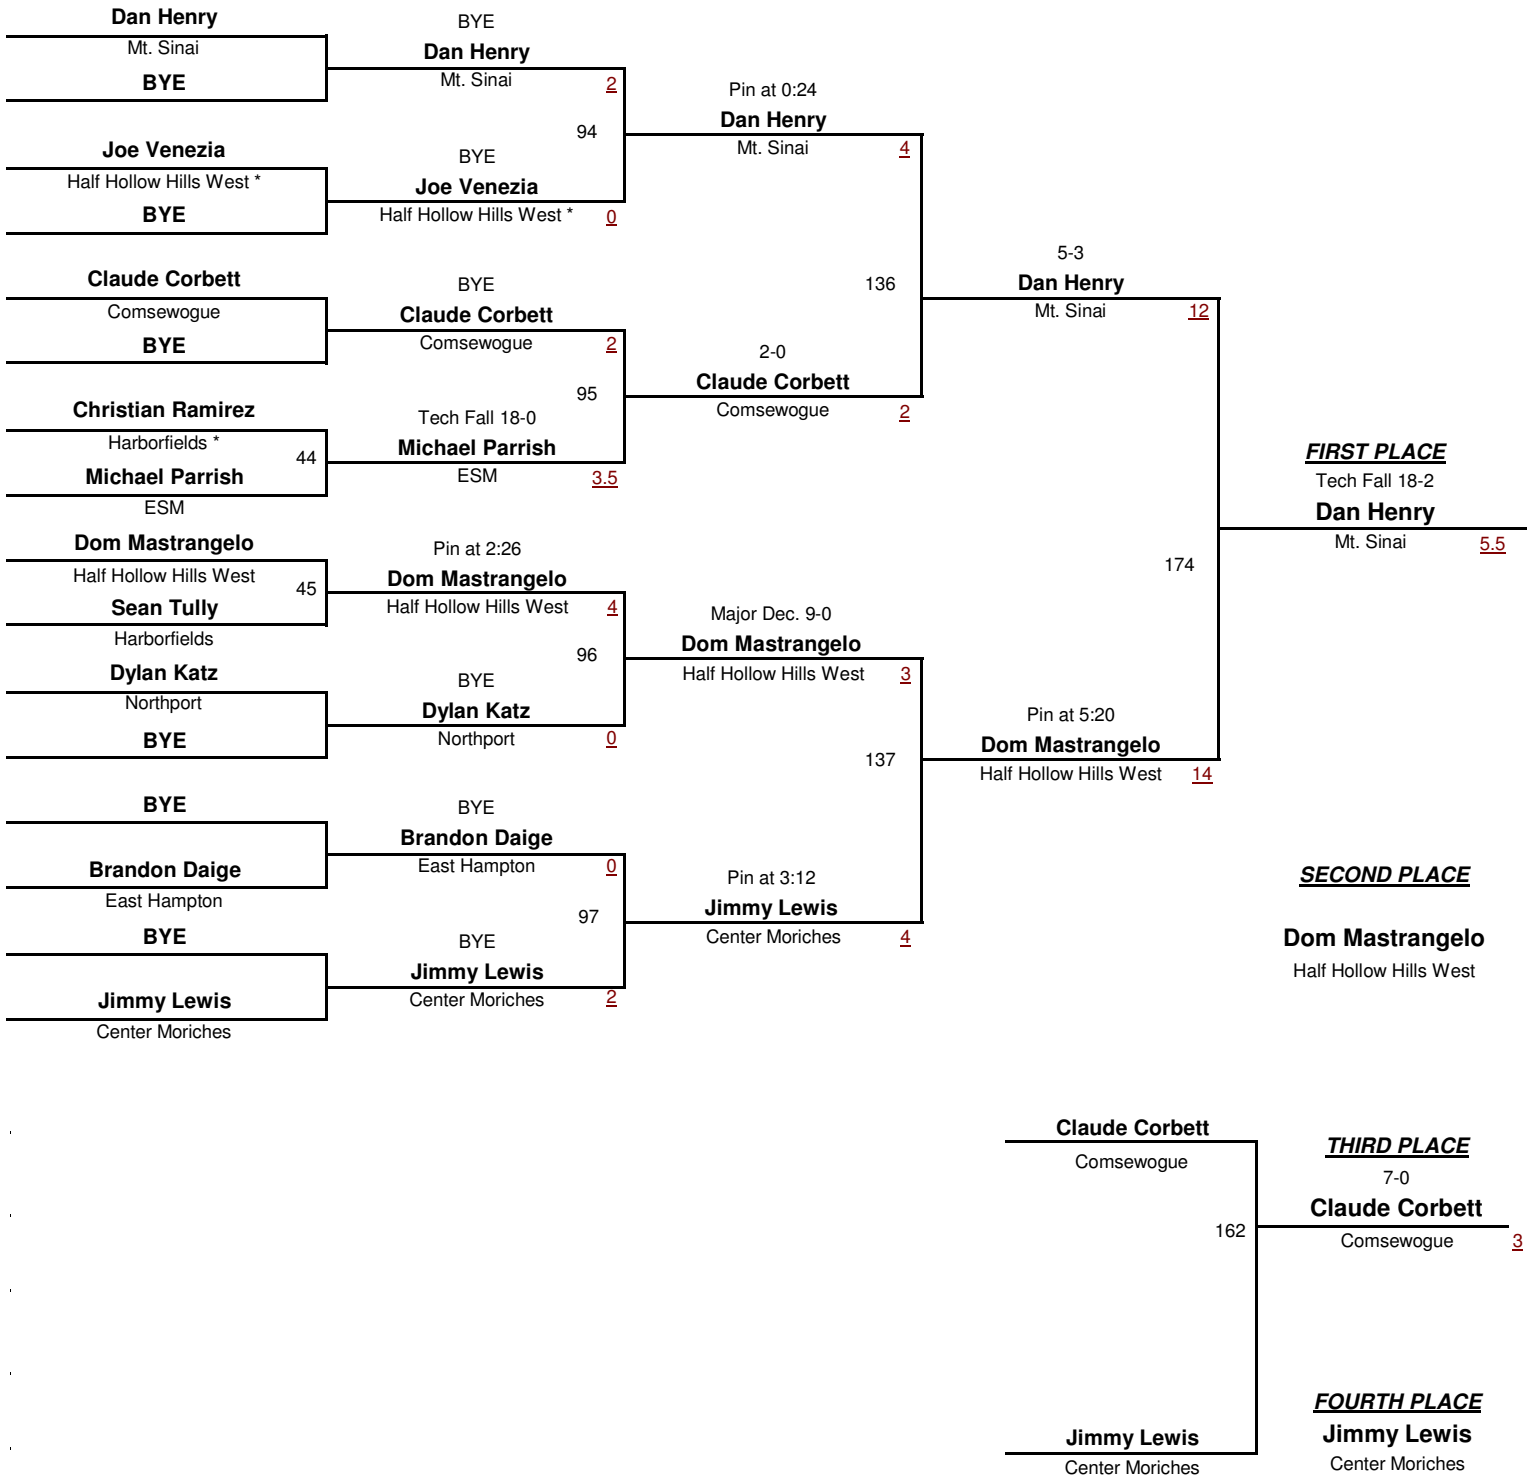

Bob Armstrong Cup
1/31/2016

VARSITY

DIVISION

160

WEIGHT

Bob Armstrong Cup

1/31/2016

VARSITY
DIVISION