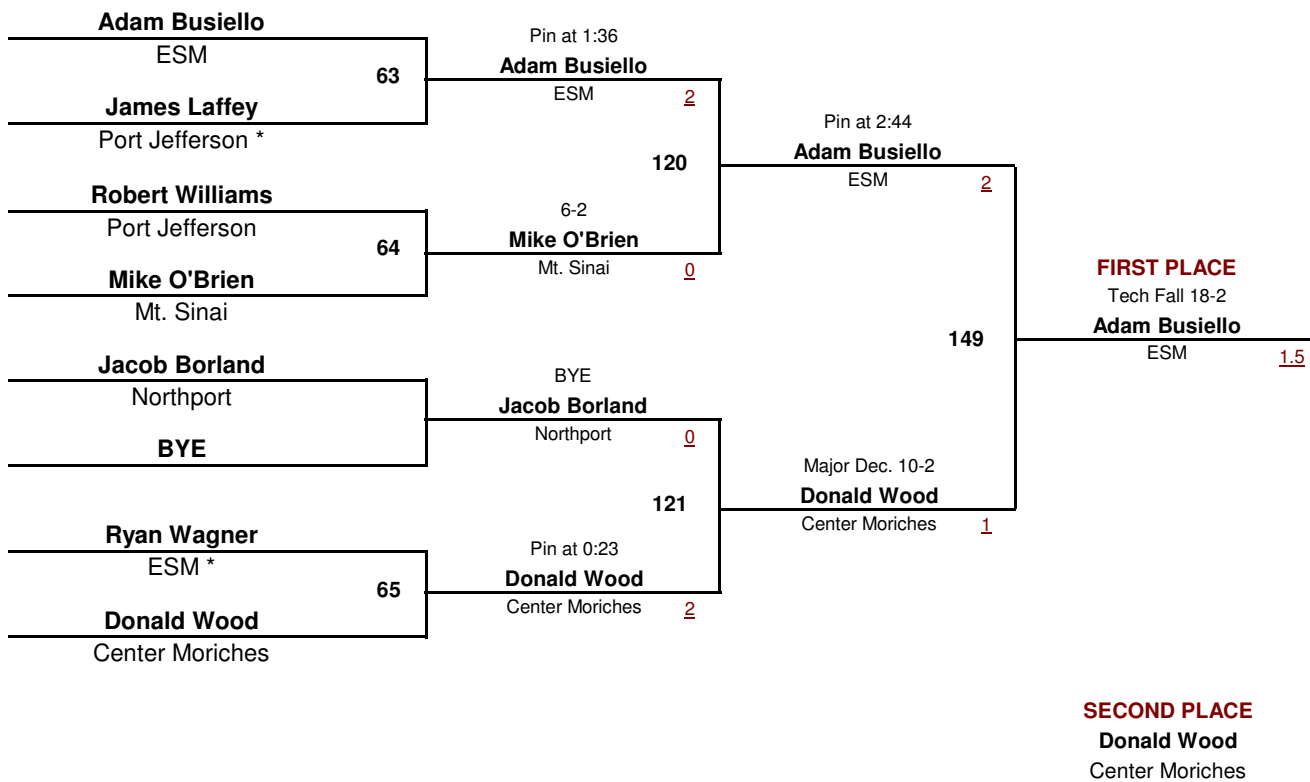

VARSITY

DIVISION

99

WEIGHT

Bob Armstrong Cup

1/31/2016

[Underlined numbers, if shown, are TEAM POINTS]

VARSITY