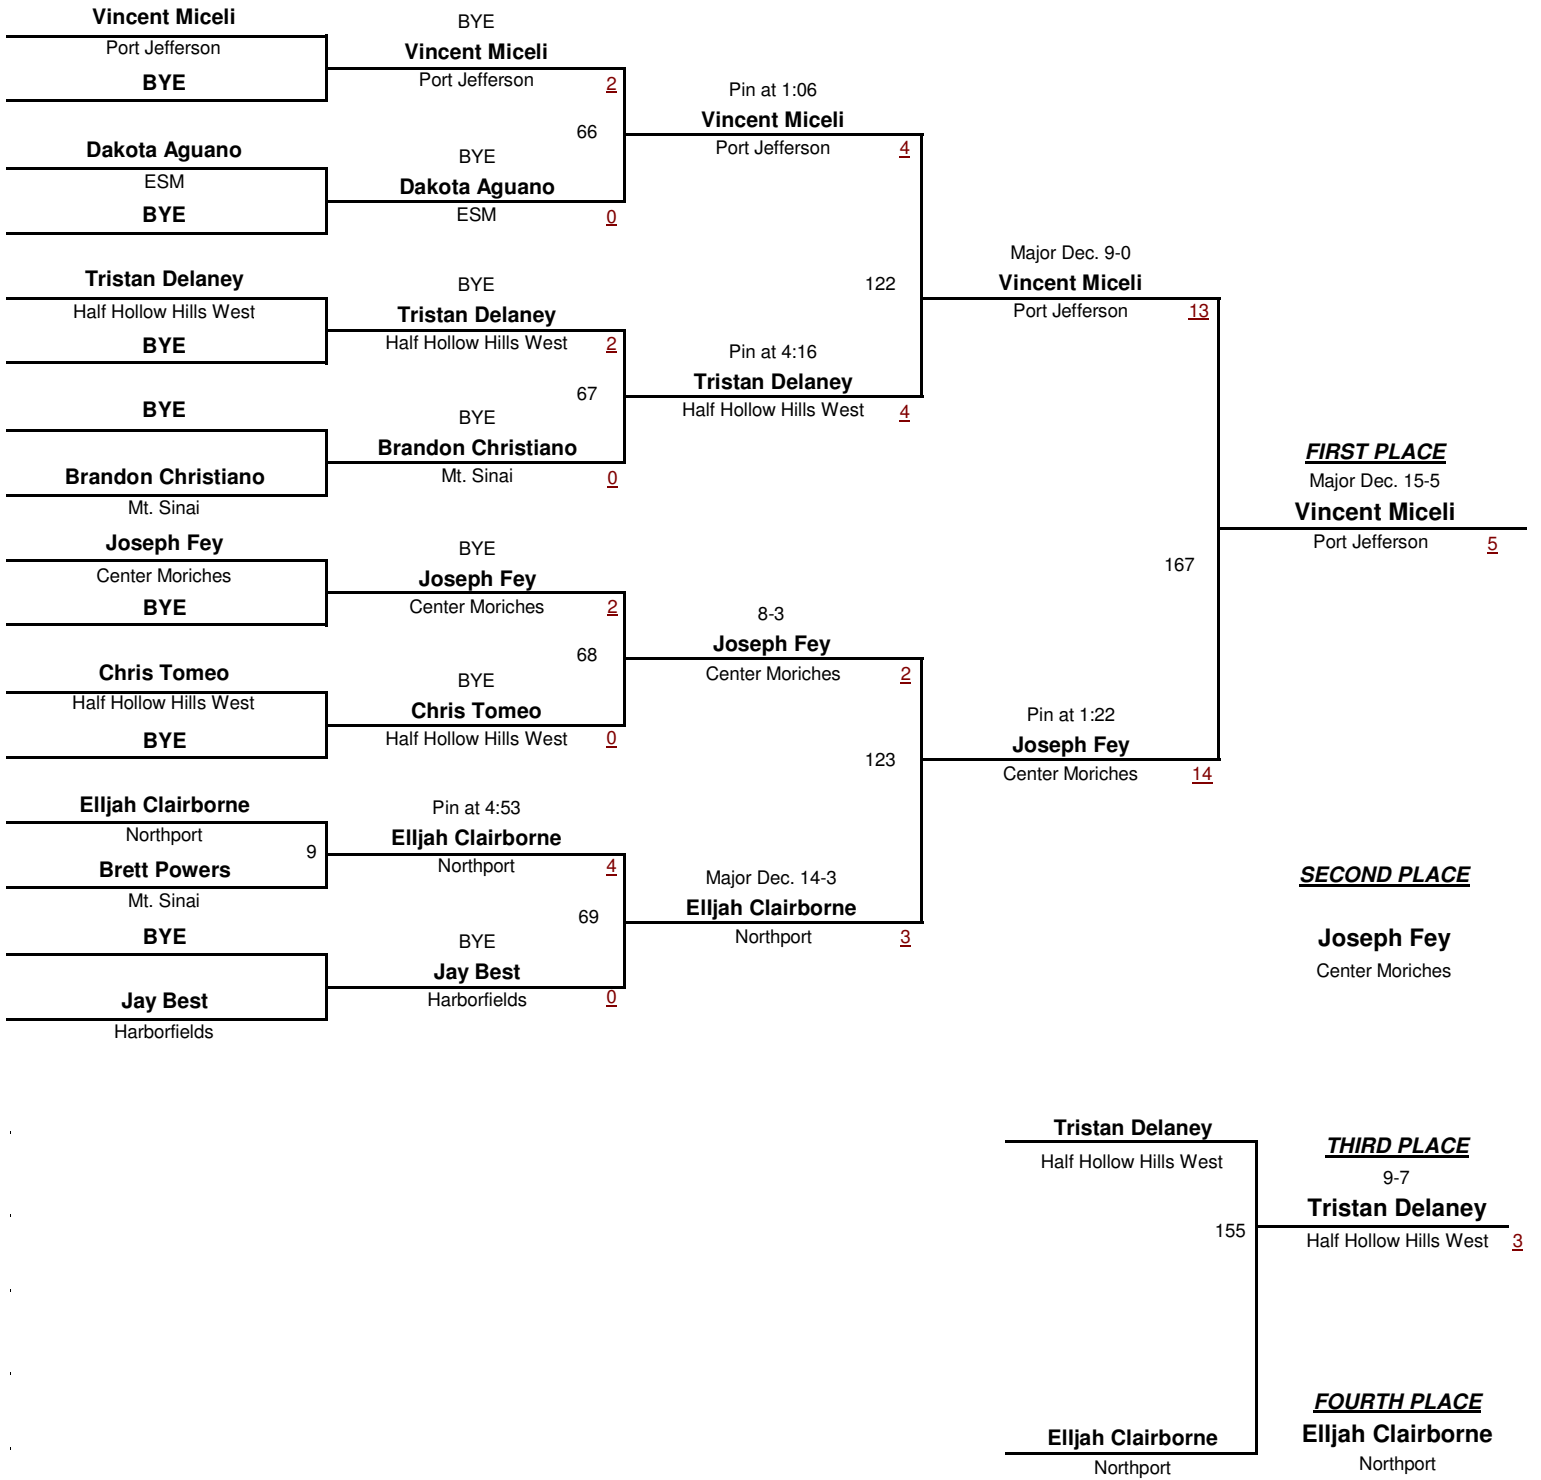

VARSITY

DIVISION

113

WEIGHT

Bob Armstrong Cup

1/31/2016