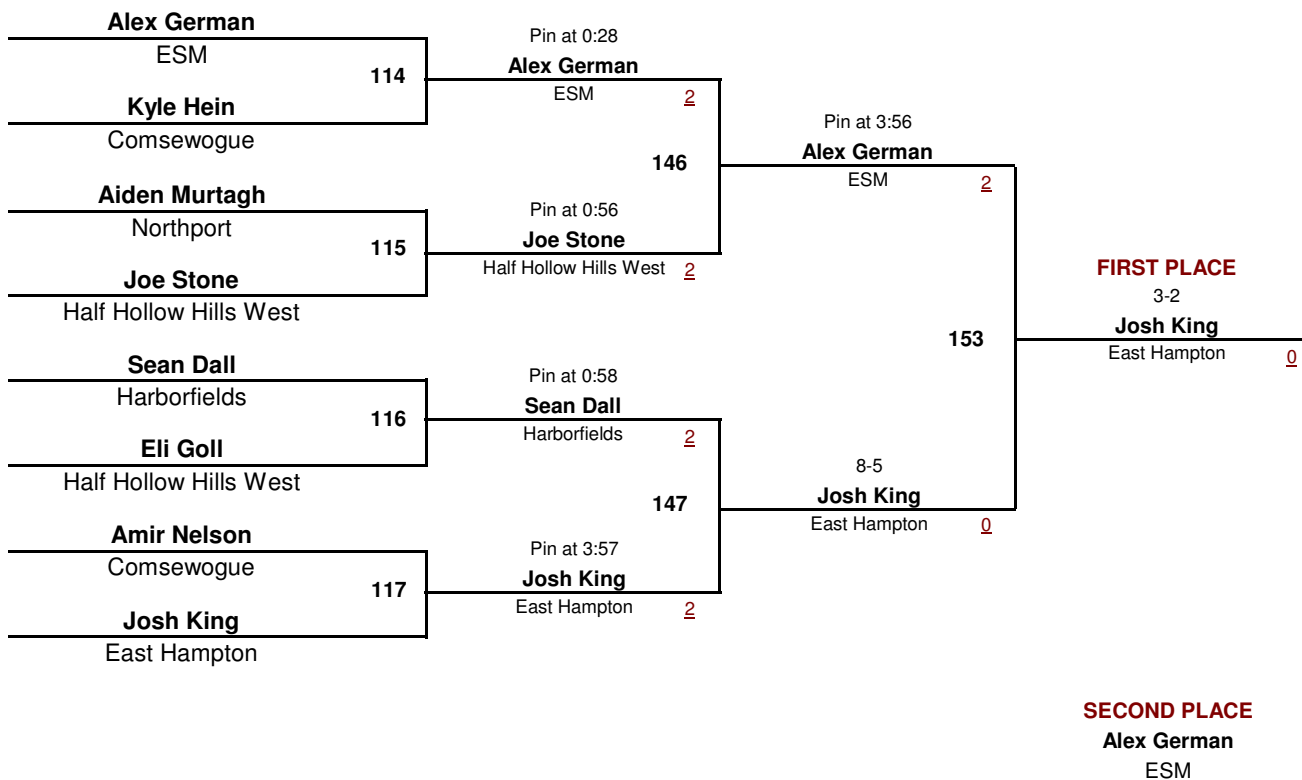

182
WEIGHT

Bob Armstrong Cup
1/31/2016

VARSITY

DIVISION

195

WEIGHT

Bob Armstrong Cup

1/31/2016

[Underlined numbers, if shown, are TEAM POINTS]

VARSITY
DIVISION

285
WEIGHT

Bob Armstrong Cup
1/31/2016

[Underlined numbers, if shown, are TEAM POINTS]