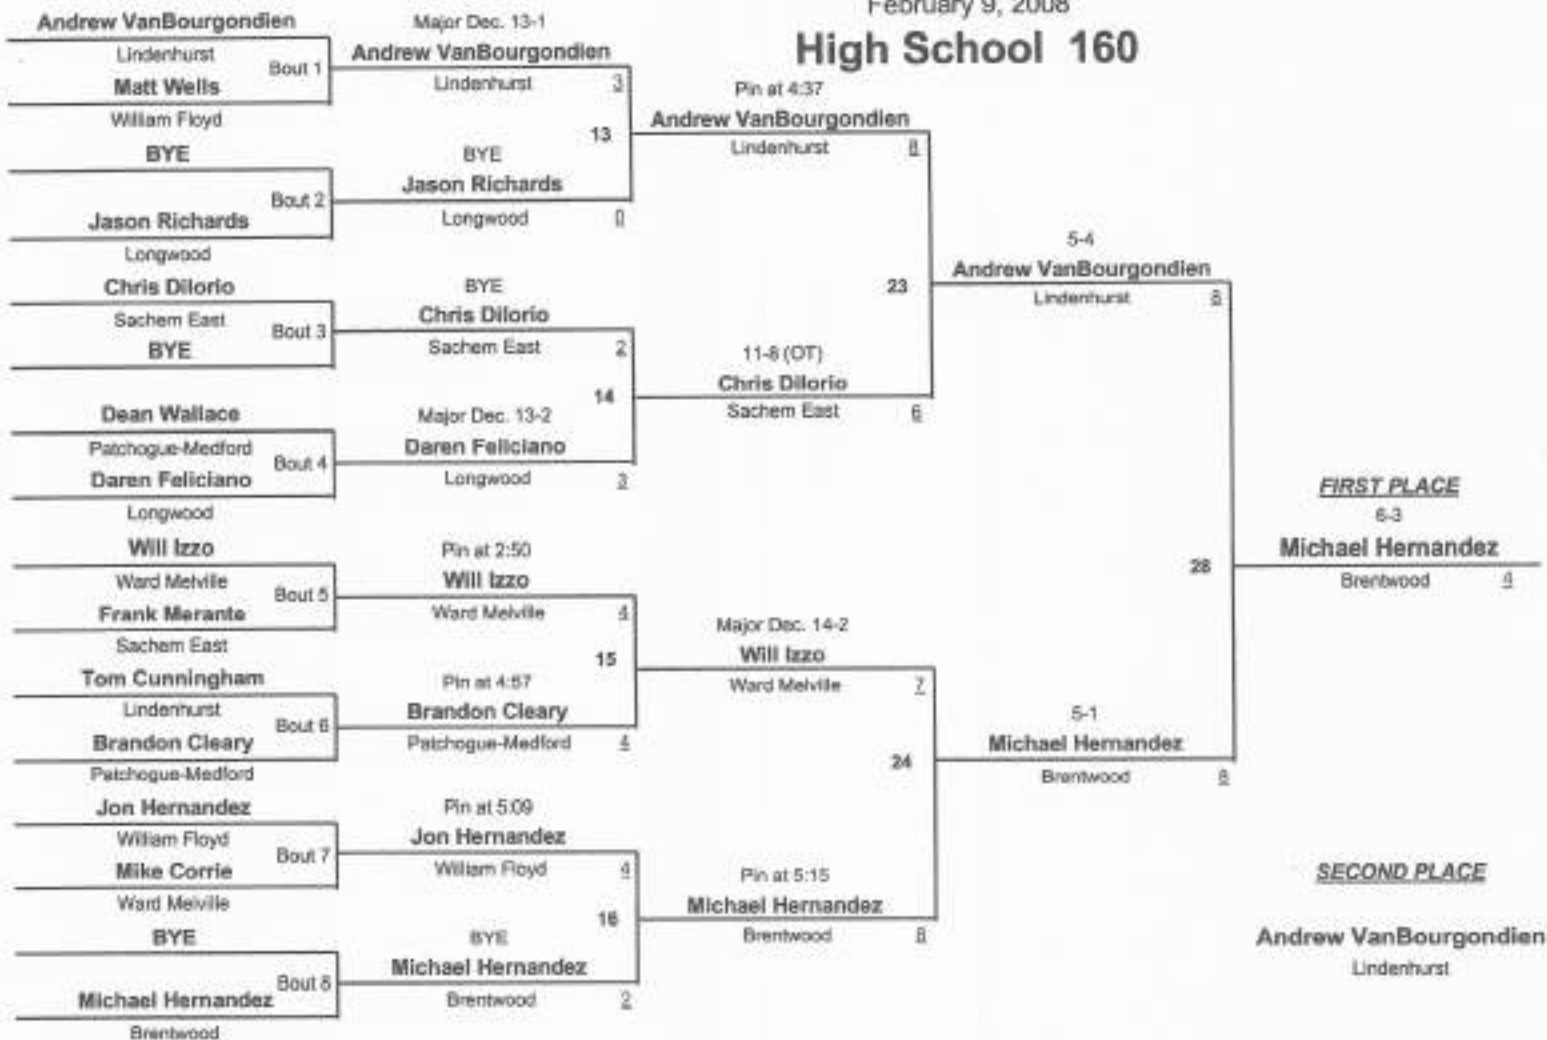

Section XI League 1

February 9, 2008

High School 160