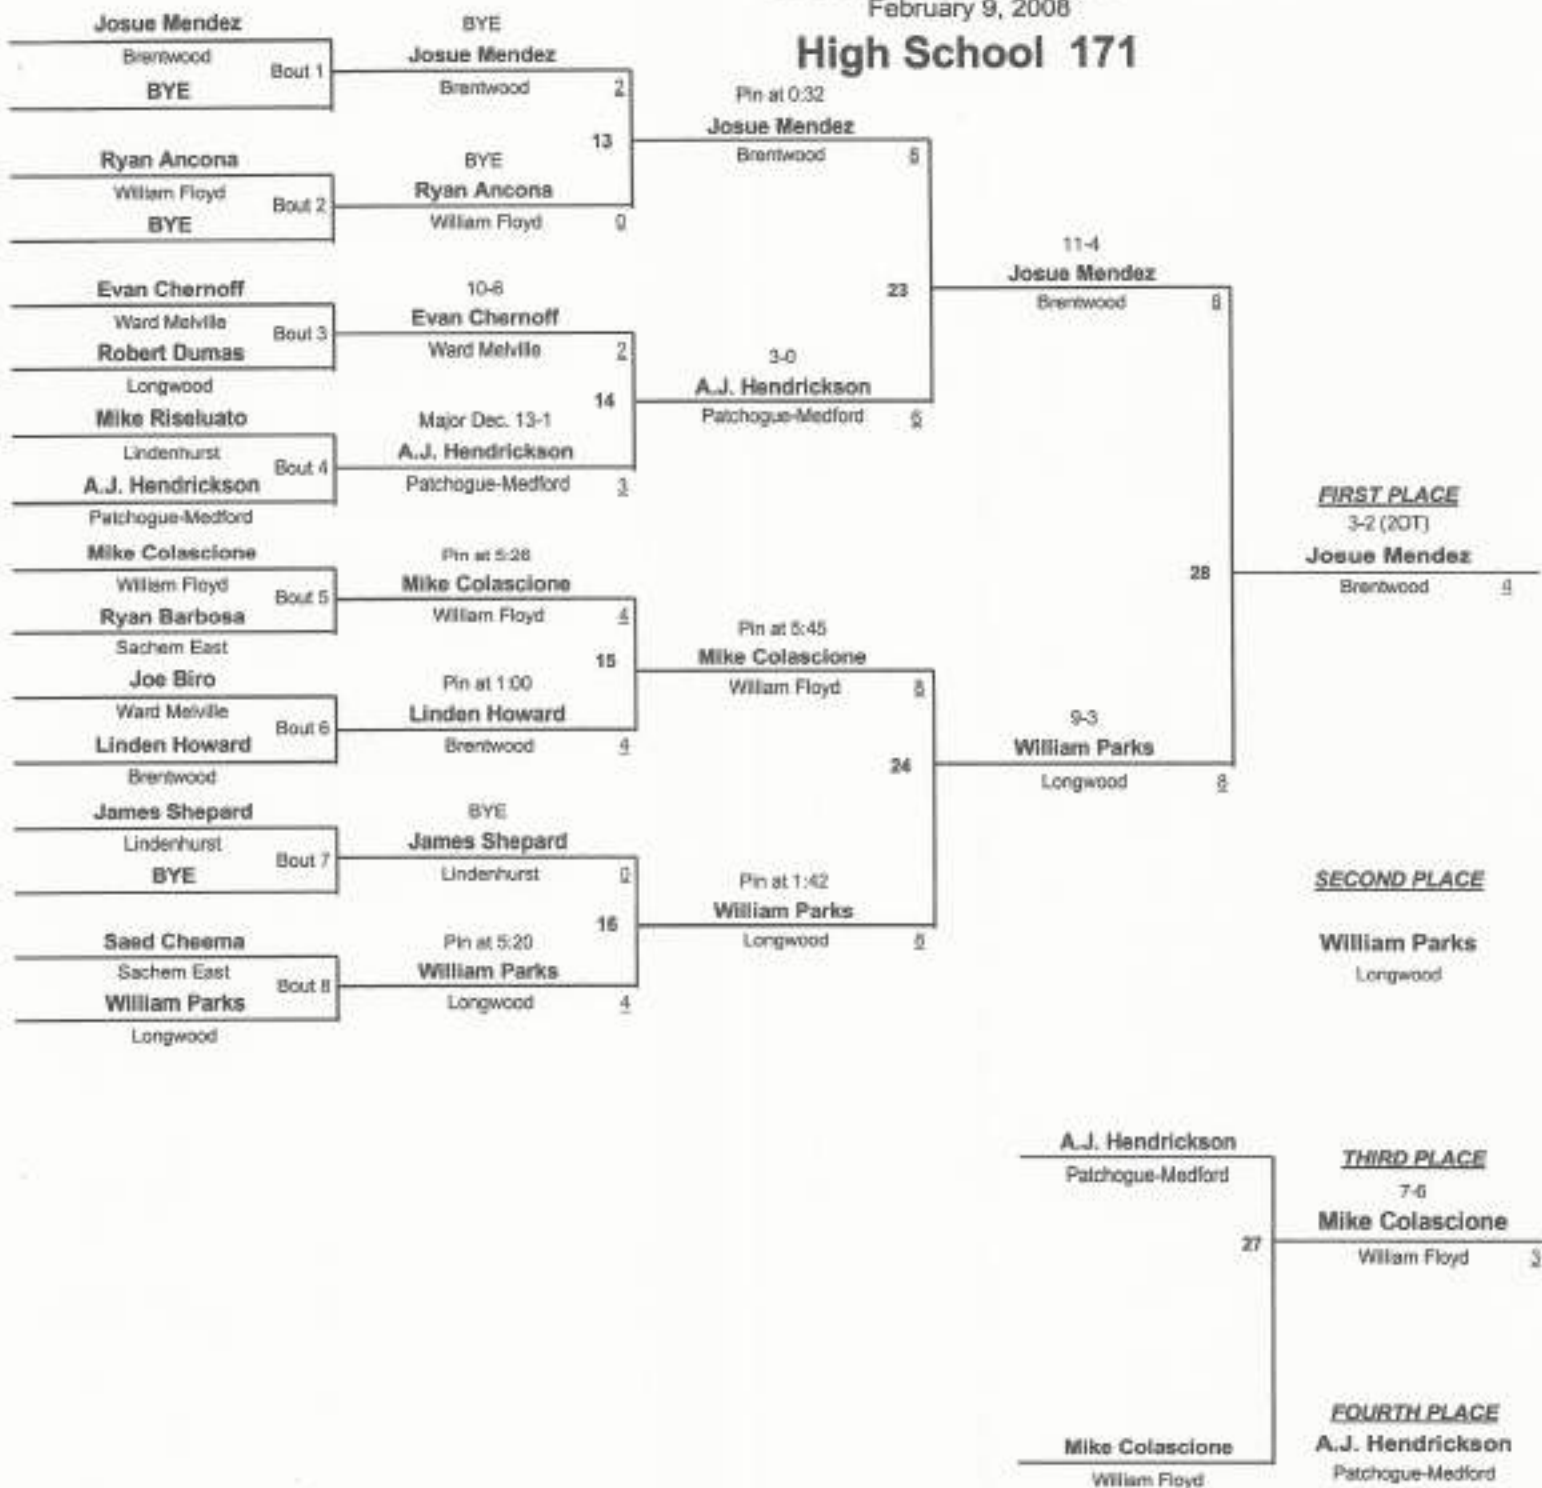

Section XI League 1

February 9, 2008

High School 145

Section XI League 1

February 9, 2008

High School 152

Section XI League 1

February 9, 2008

High School 160

Section XI League 1

February 9, 2008

High School 171

Section XI League 1

February 9, 2008

High School 189

Section XI League 1