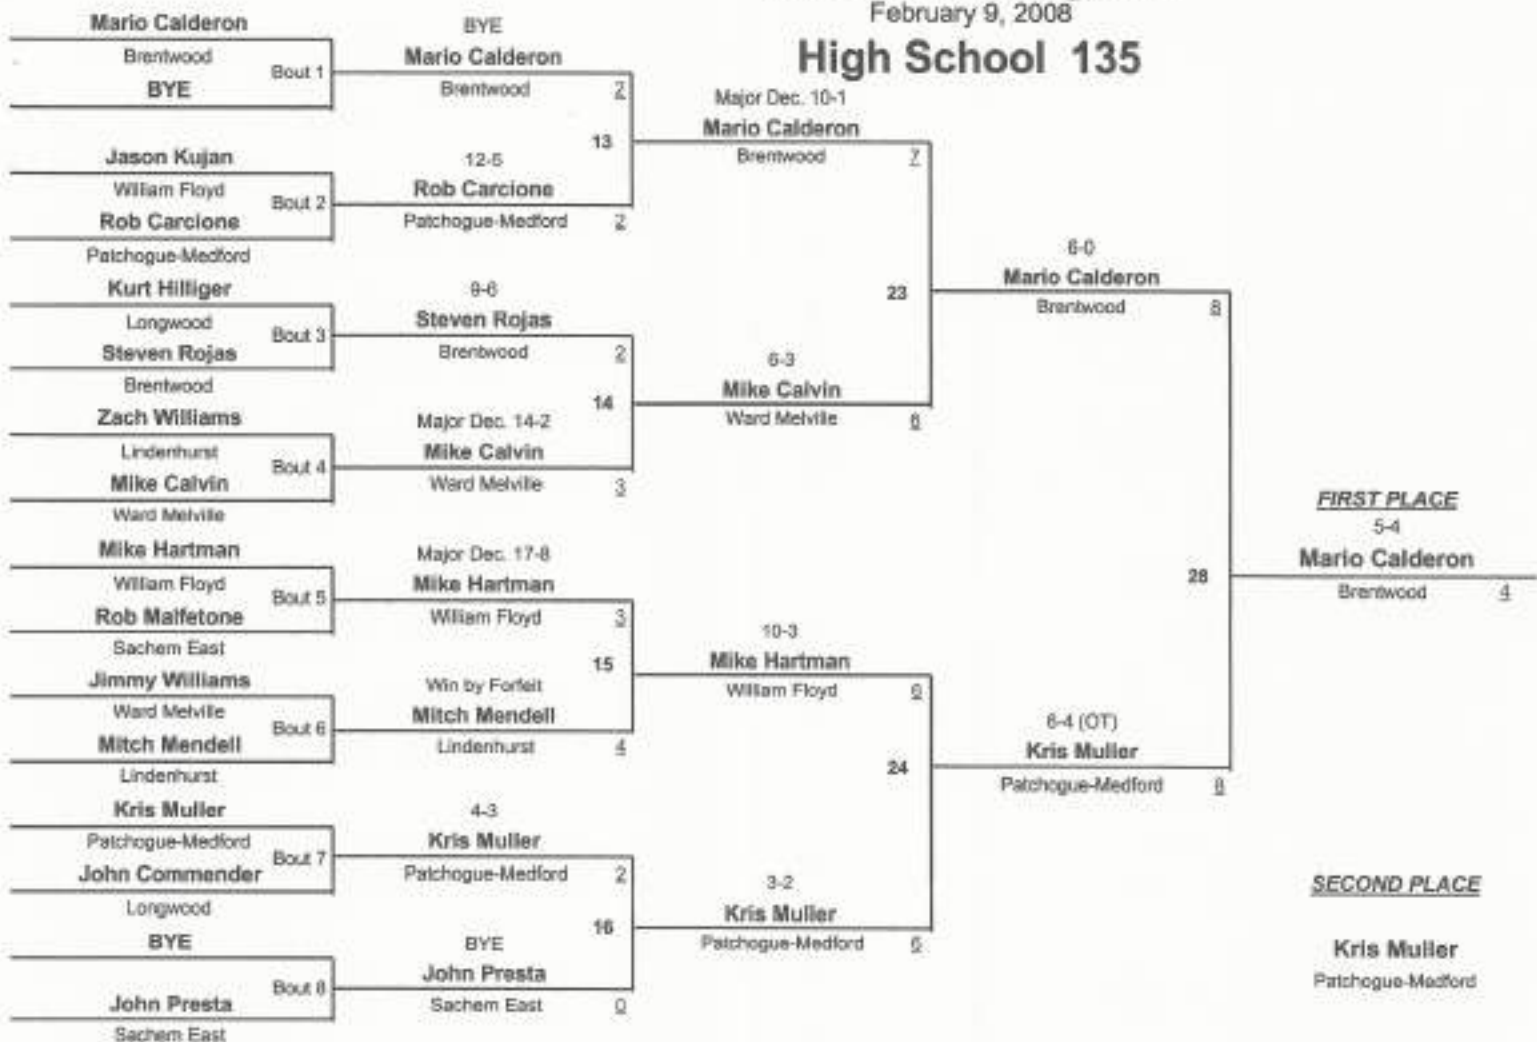

February 9, 2008

High School 130

Section XI League 1

February 9, 2008

High School 135

Section XI League 1

February 9, 2008

High School 140