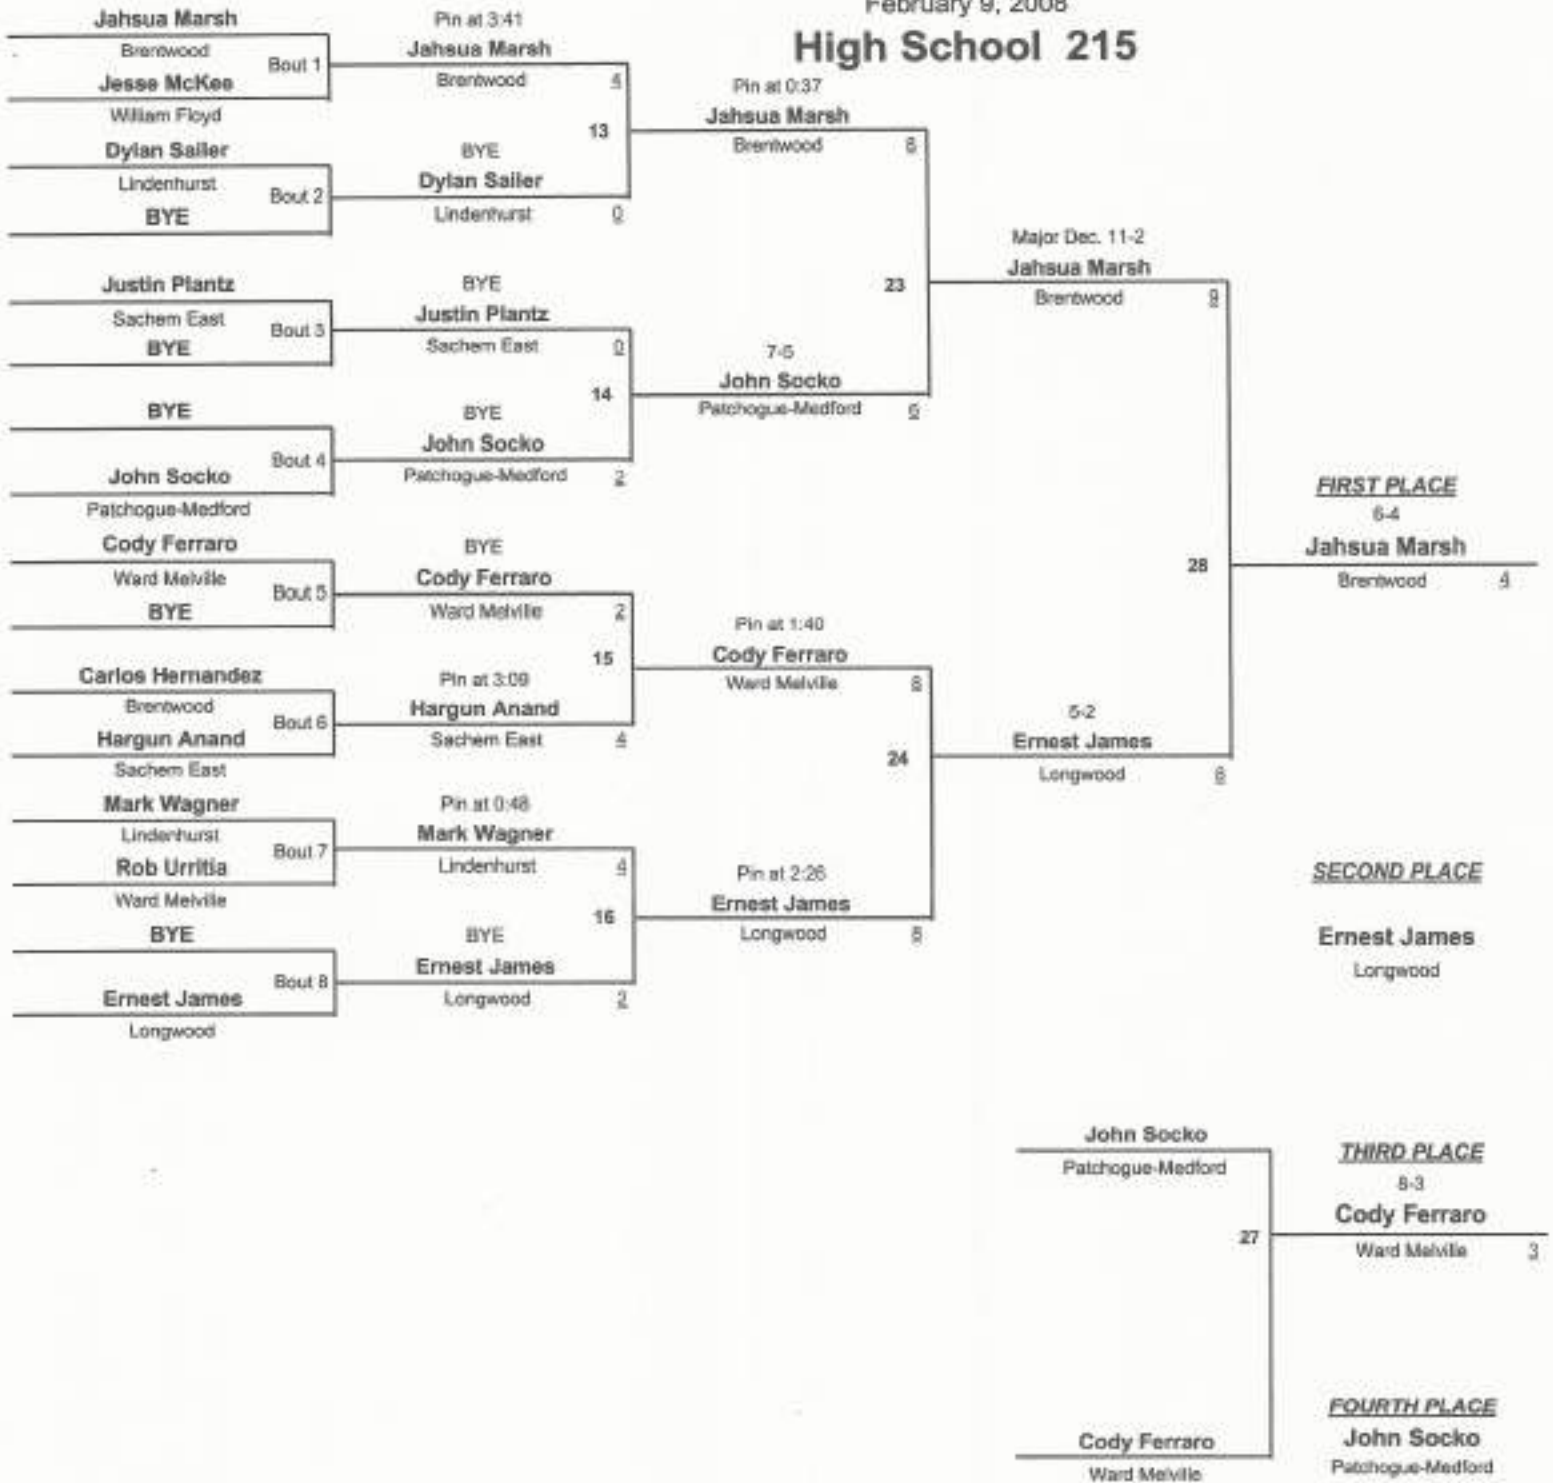

Section XI League 1

February 9, 2008

High School 215