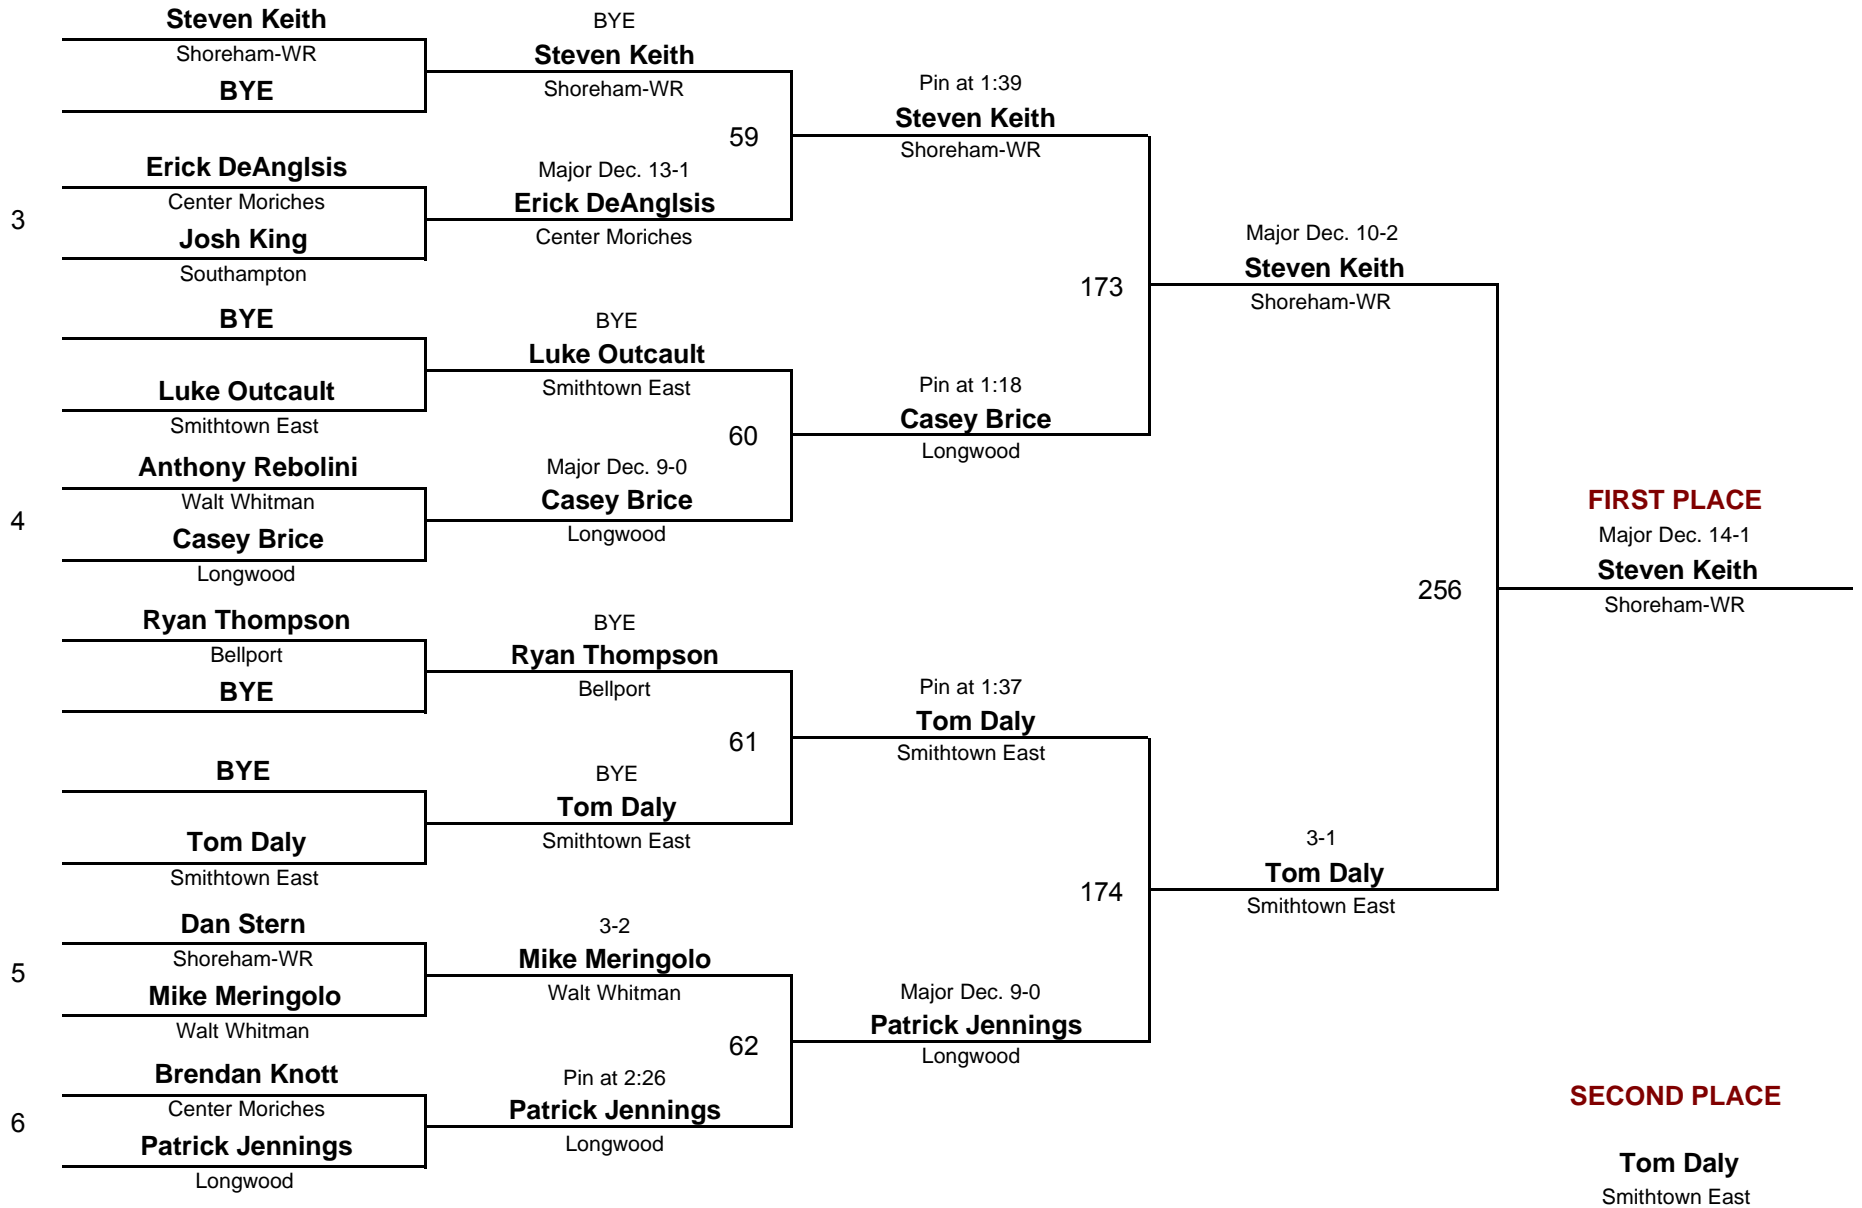

VARSITY

DIVISION

112

WEIGHT

2008 LI Classic

January 19, 2008

Championship Rounds