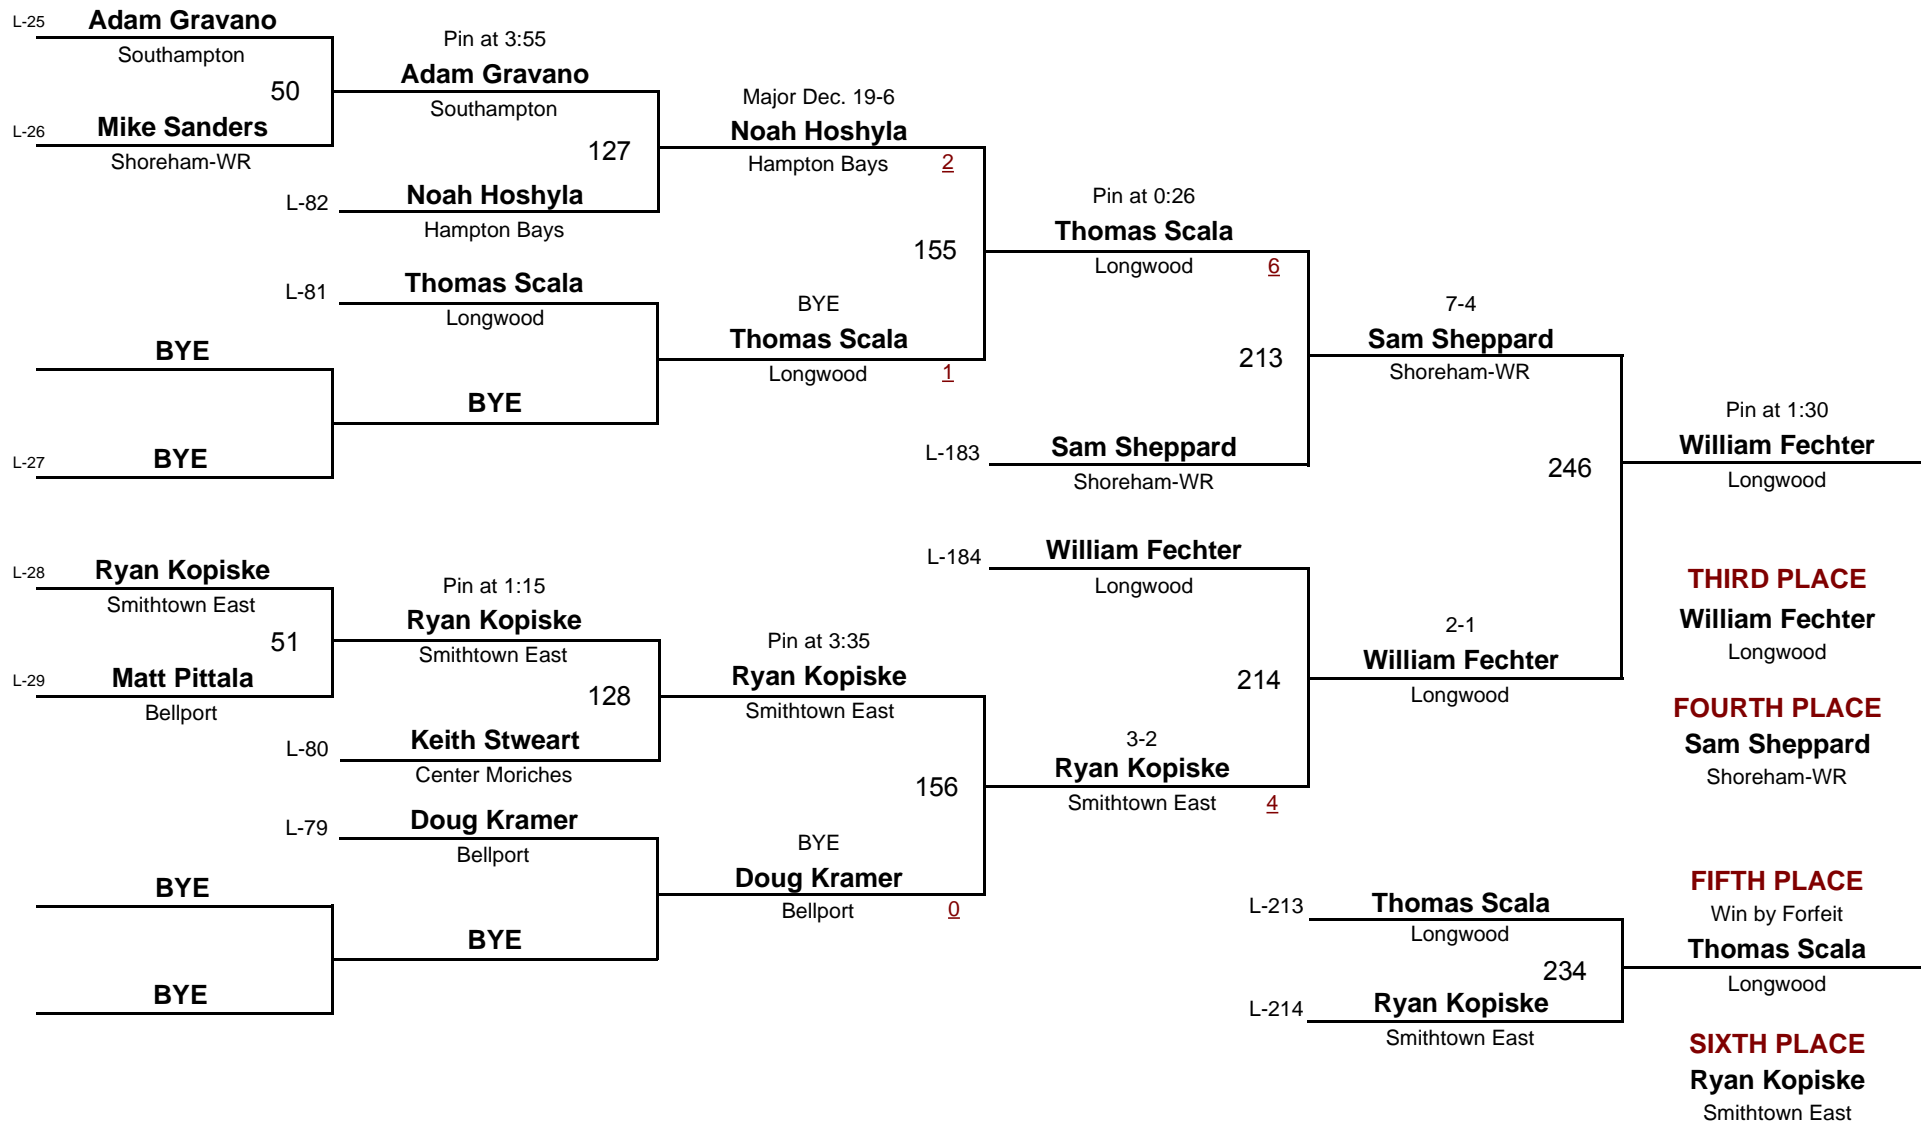

VARSITY

DIVISION

140

WEIGHT

2008 LI Classic

January 19, 2008

Consolation Rounds