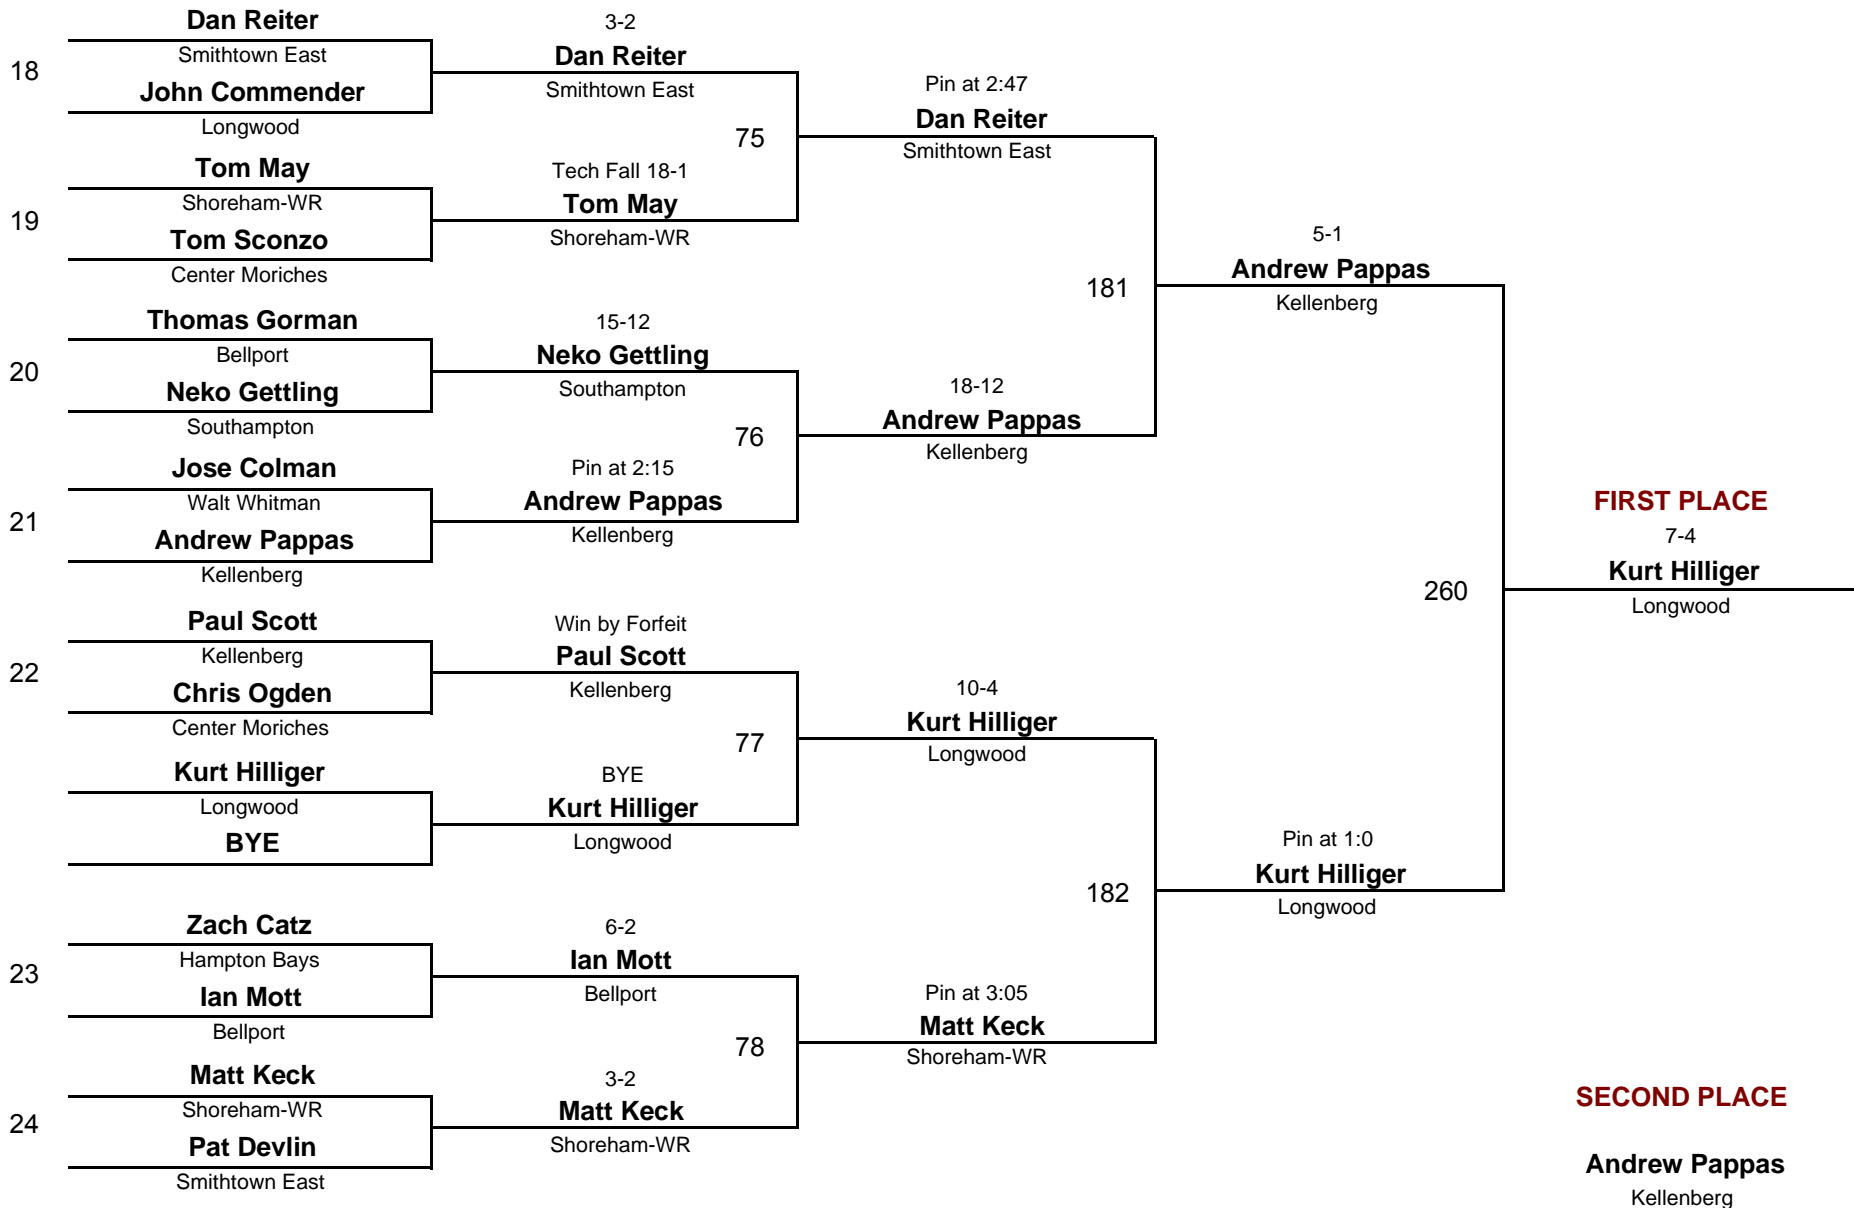

DIVISION

**135**

WEIGHT

**2008 LI Classic**

January 19, 2008

**Championship Rounds**

**VARSITY**

DIVISION