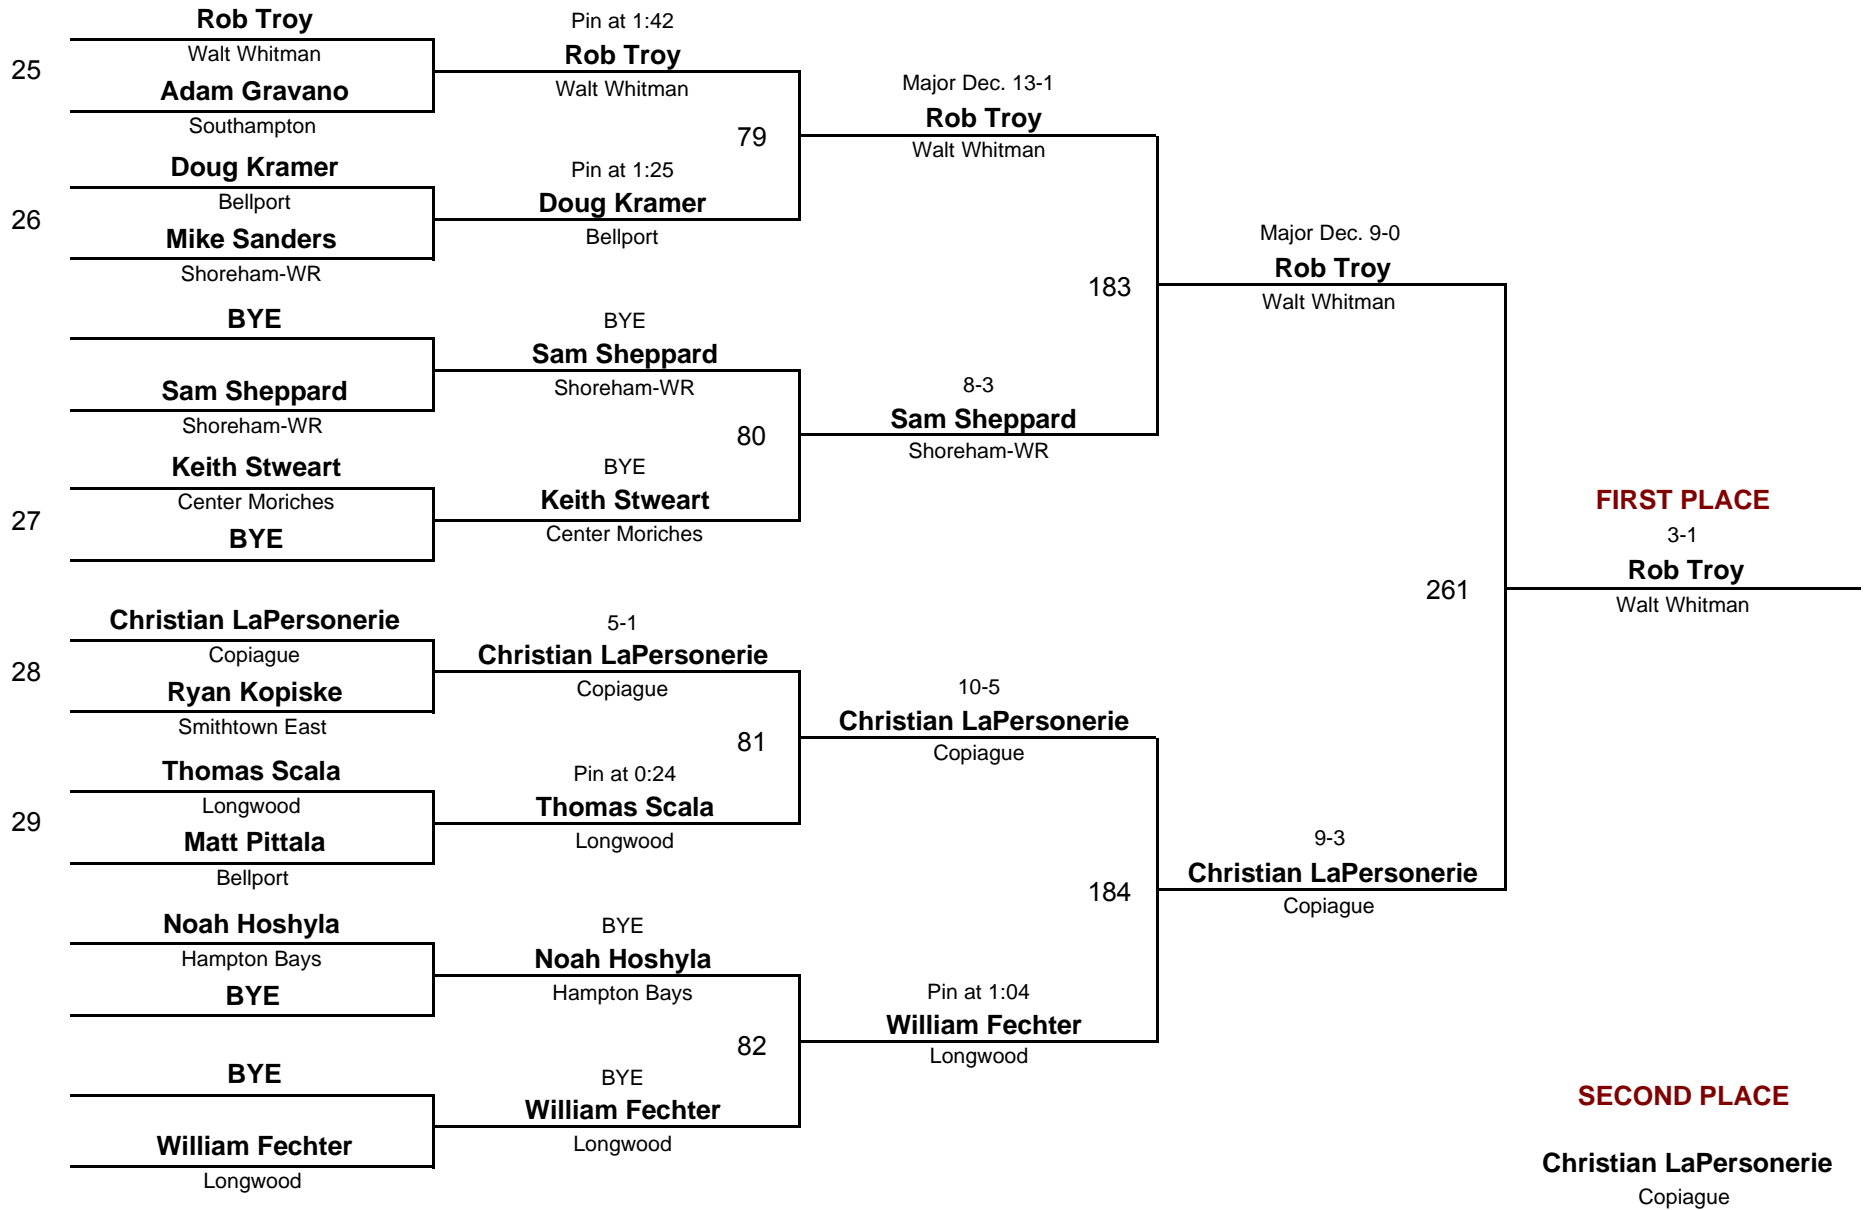

VARSITY

DIVISION

140

WEIGHT

2008 LI Classic

January 19, 2008

Championship Rounds