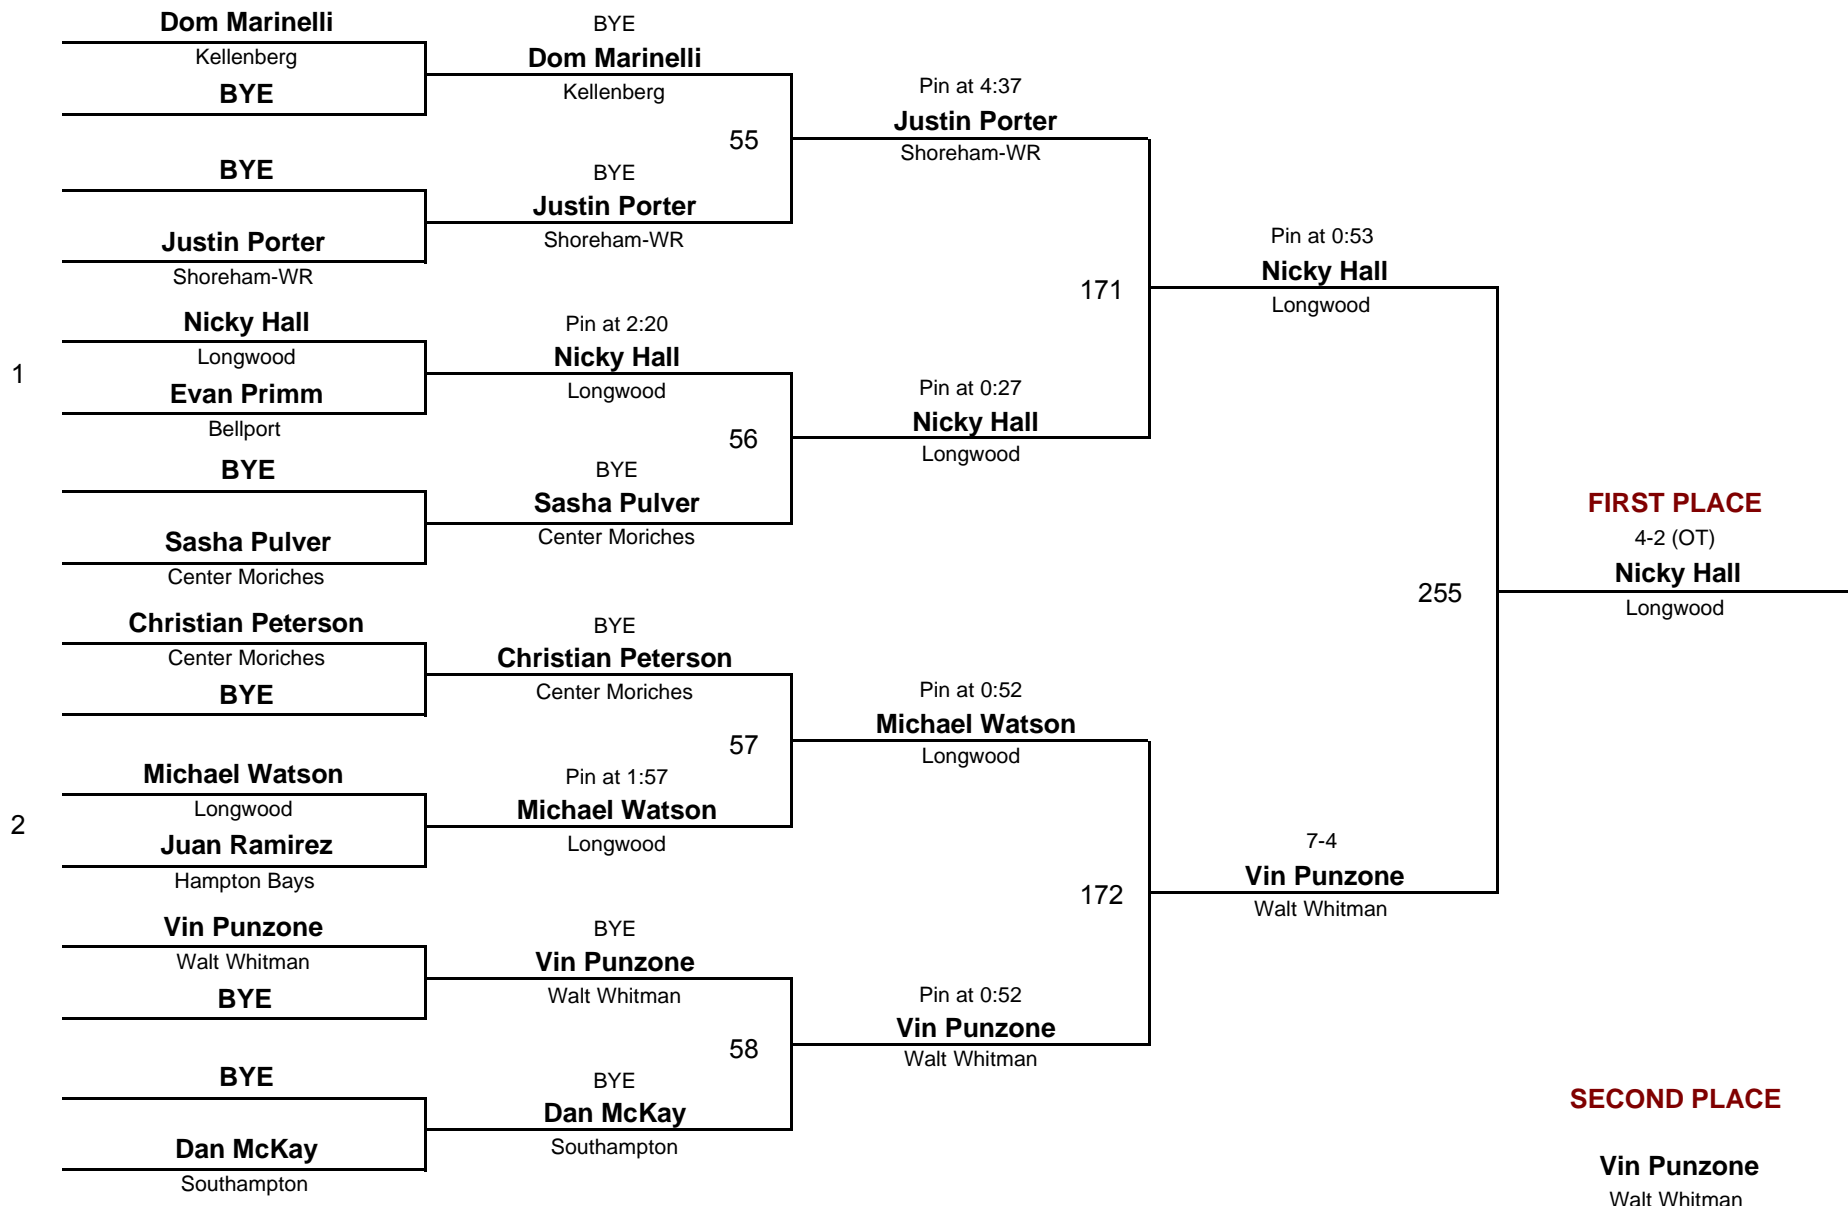

VARSITY

DIVISION

103

WEIGHT

2008 LI Classic

January 19, 2008

Championship Rounds