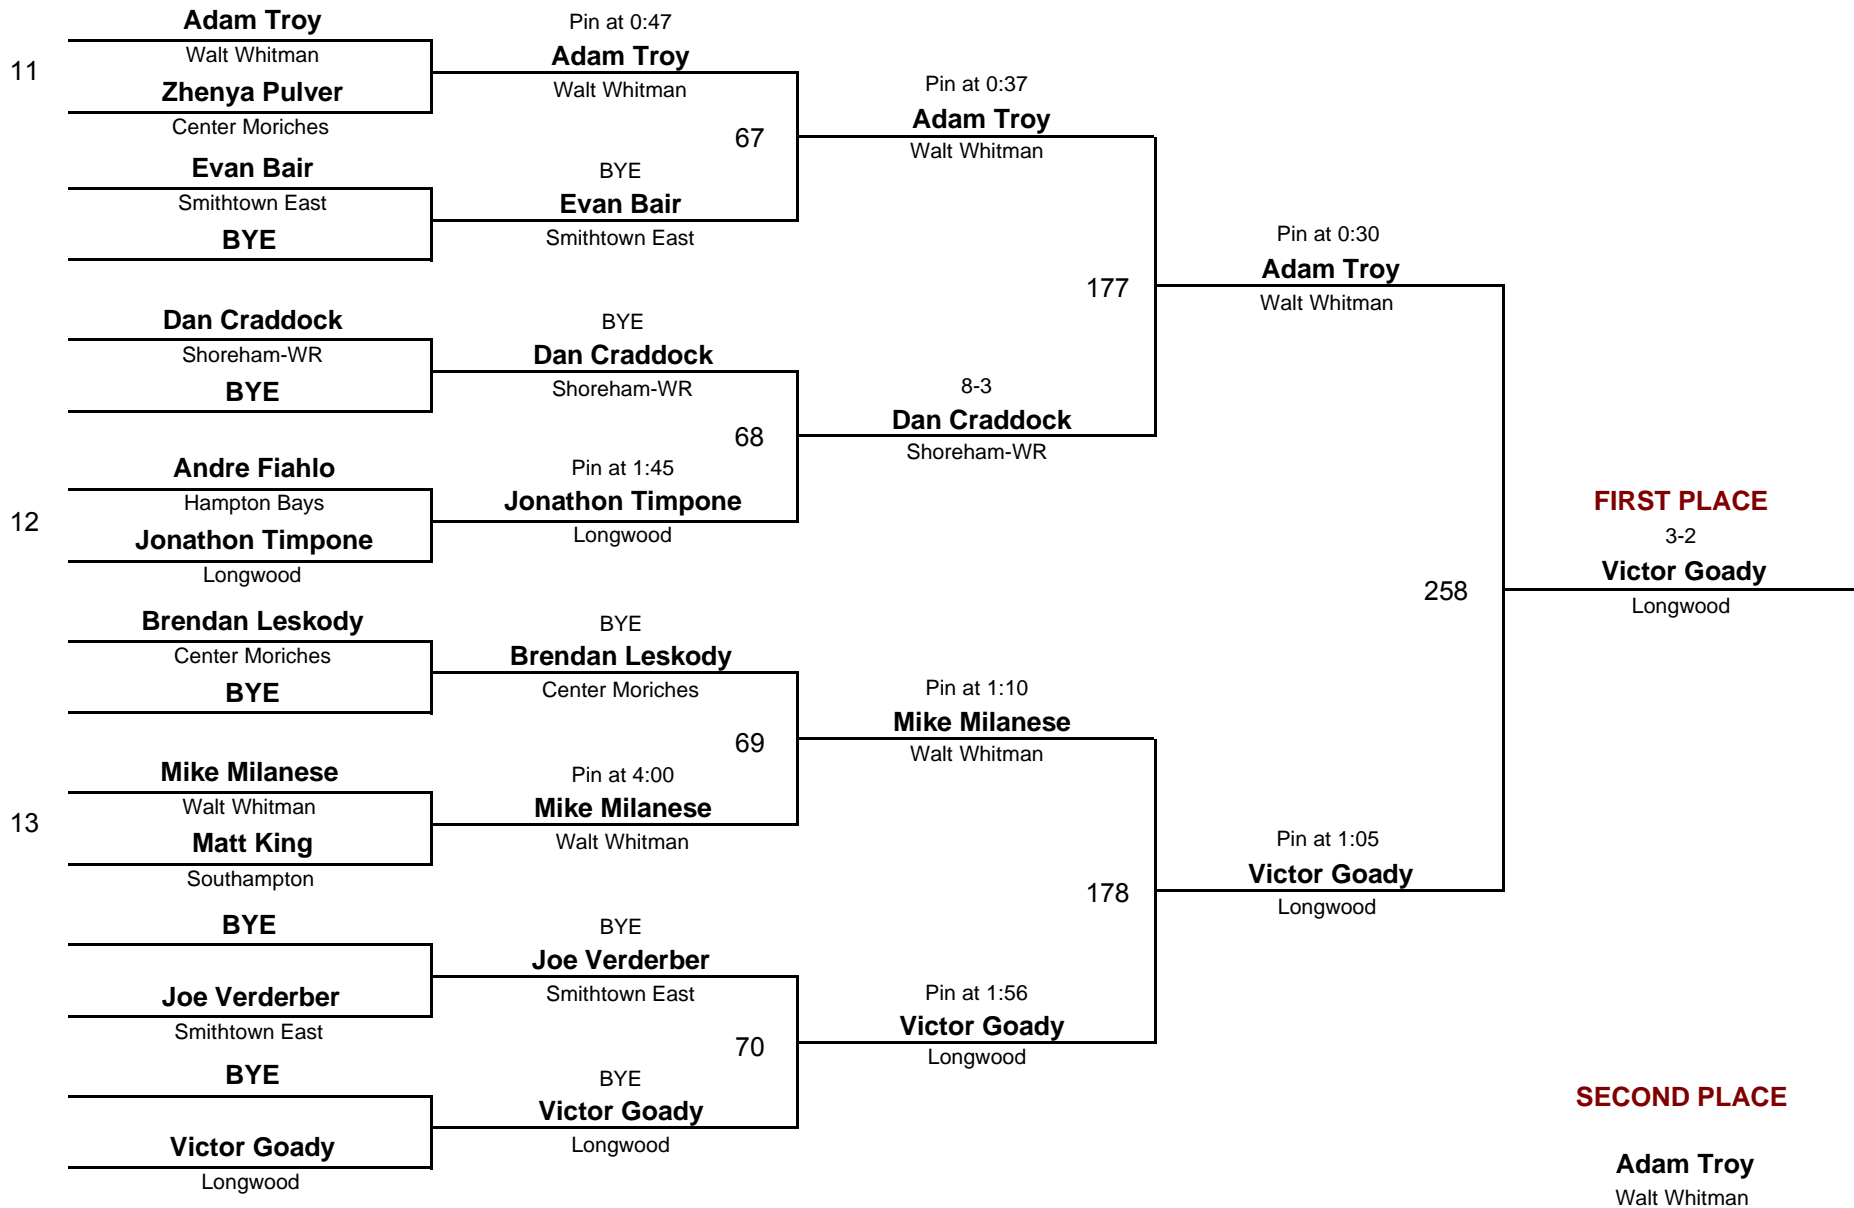

VARSITY

DIVISION

125

WEIGHT

2008 LI Classic

January 19, 2008

Championship Rounds