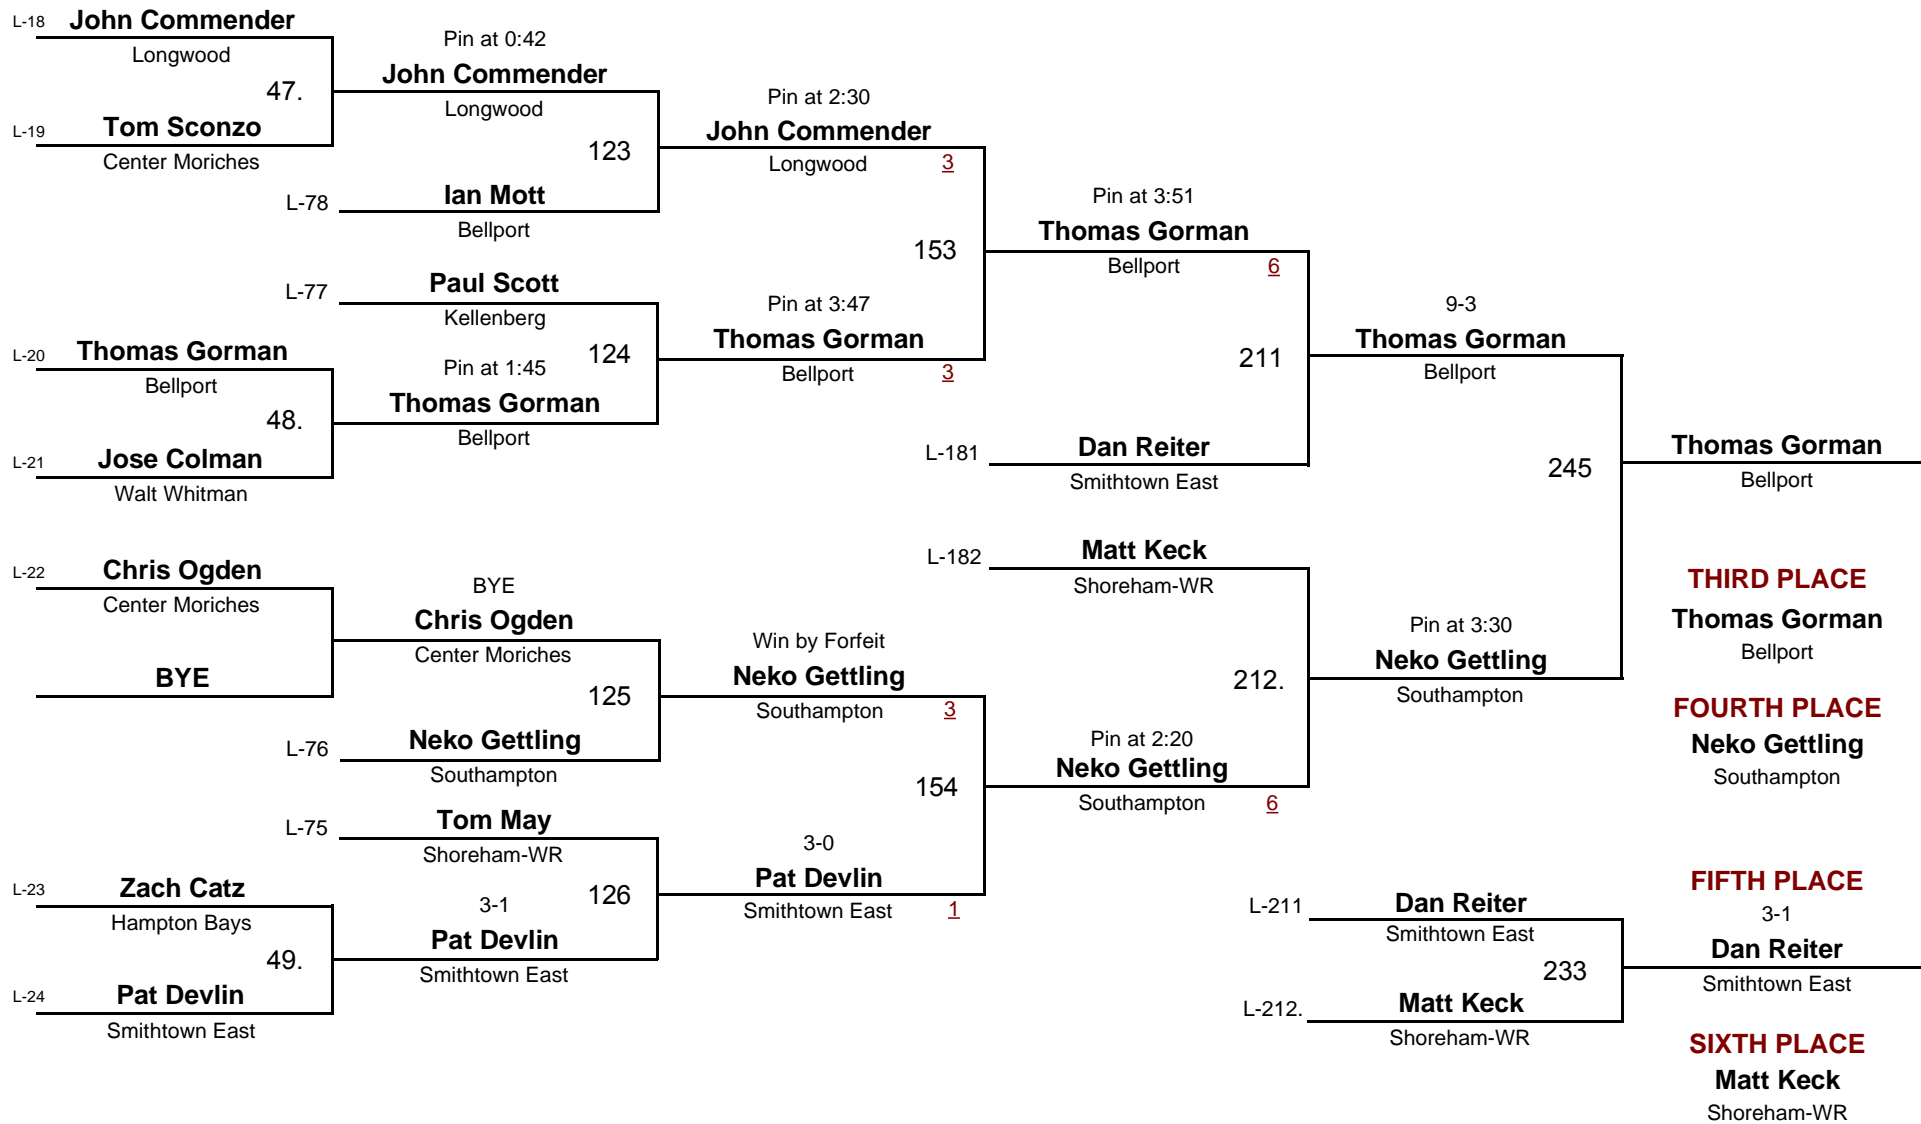

VARSITY

DIVISION

135

WEIGHT

2008 LI Classic

January 19, 2008

Consolation Rounds