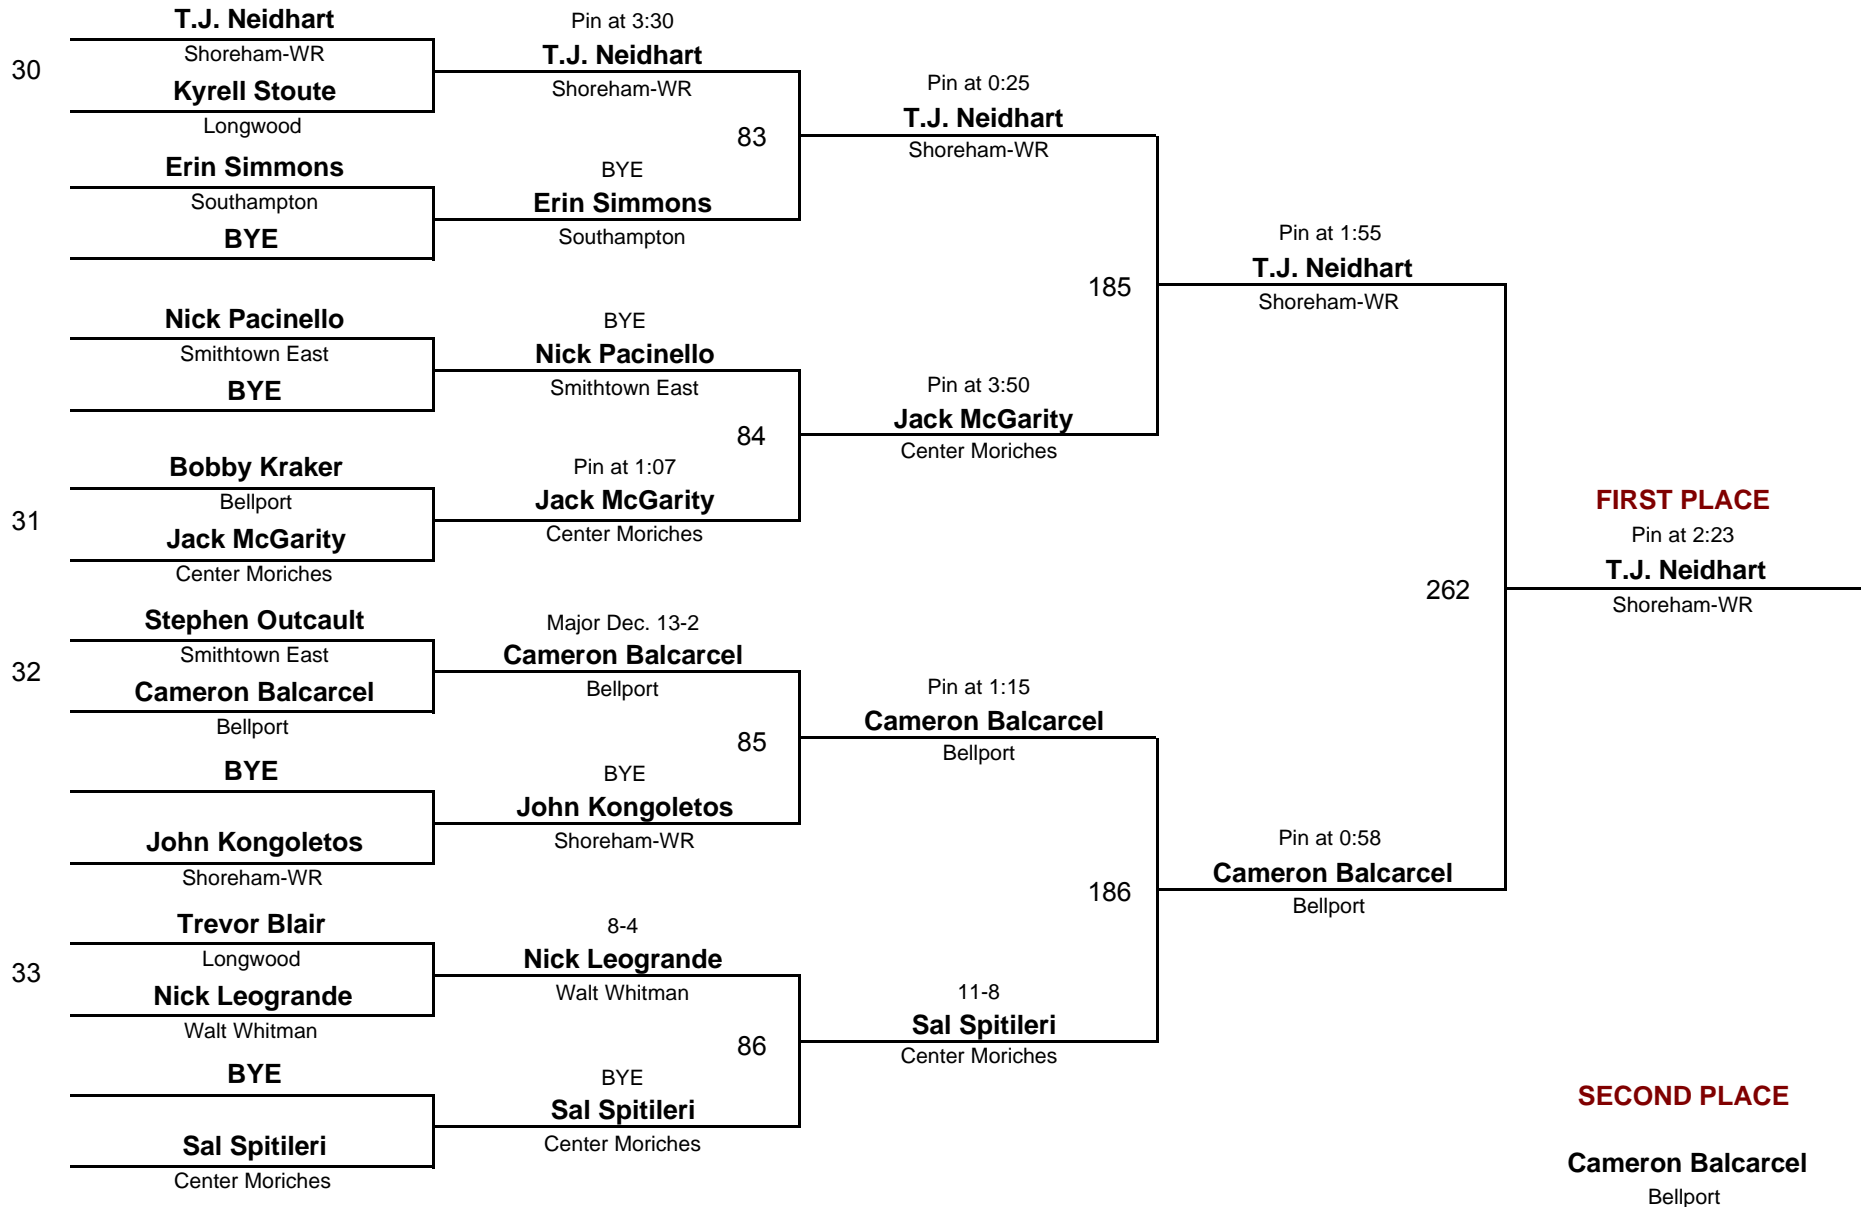

VARSITY

DIVISION

145

WEIGHT

2008 LI Classic

January 19, 2008

Championship Rounds