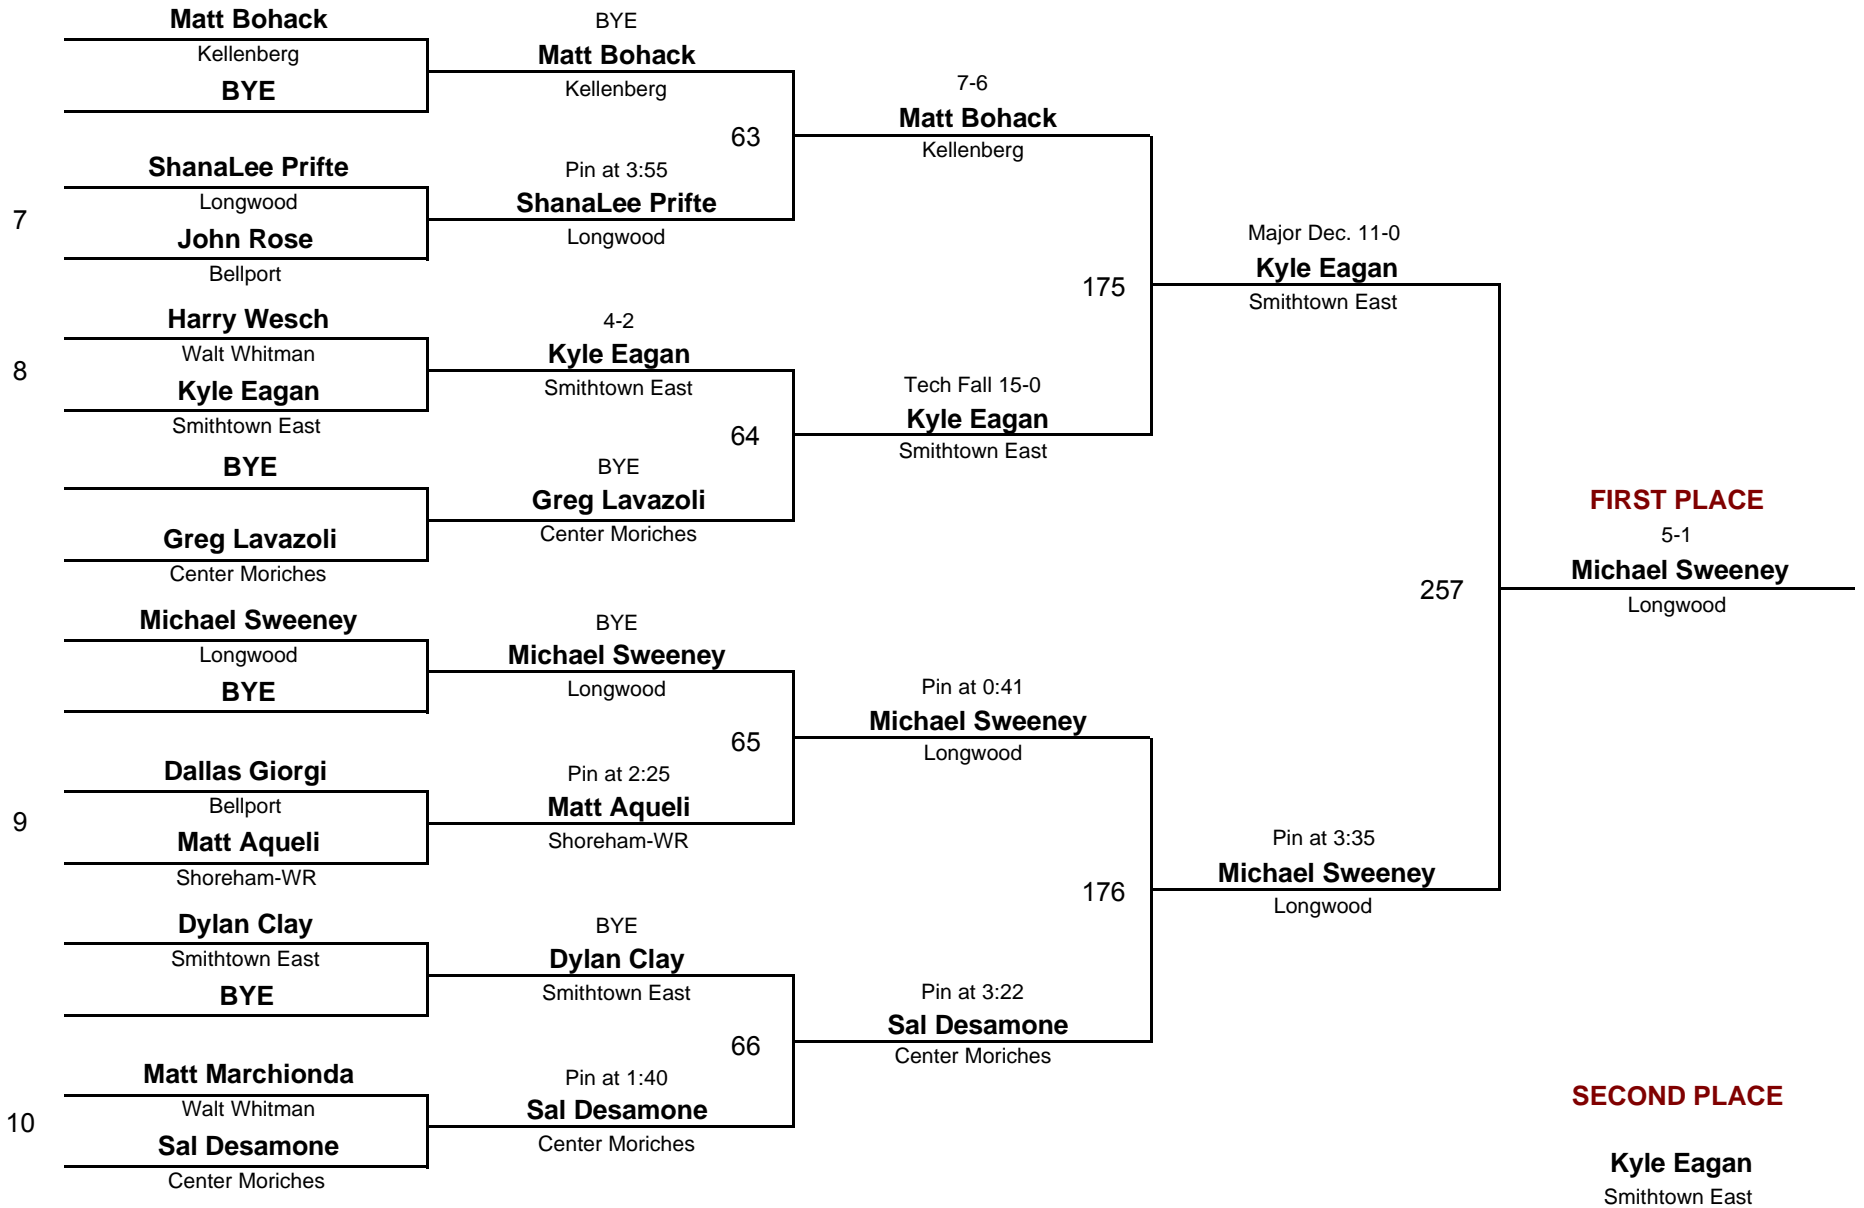

VARSITY

DIVISION

119

WEIGHT

2008 LI Classic

January 19, 2008

Championship Rounds