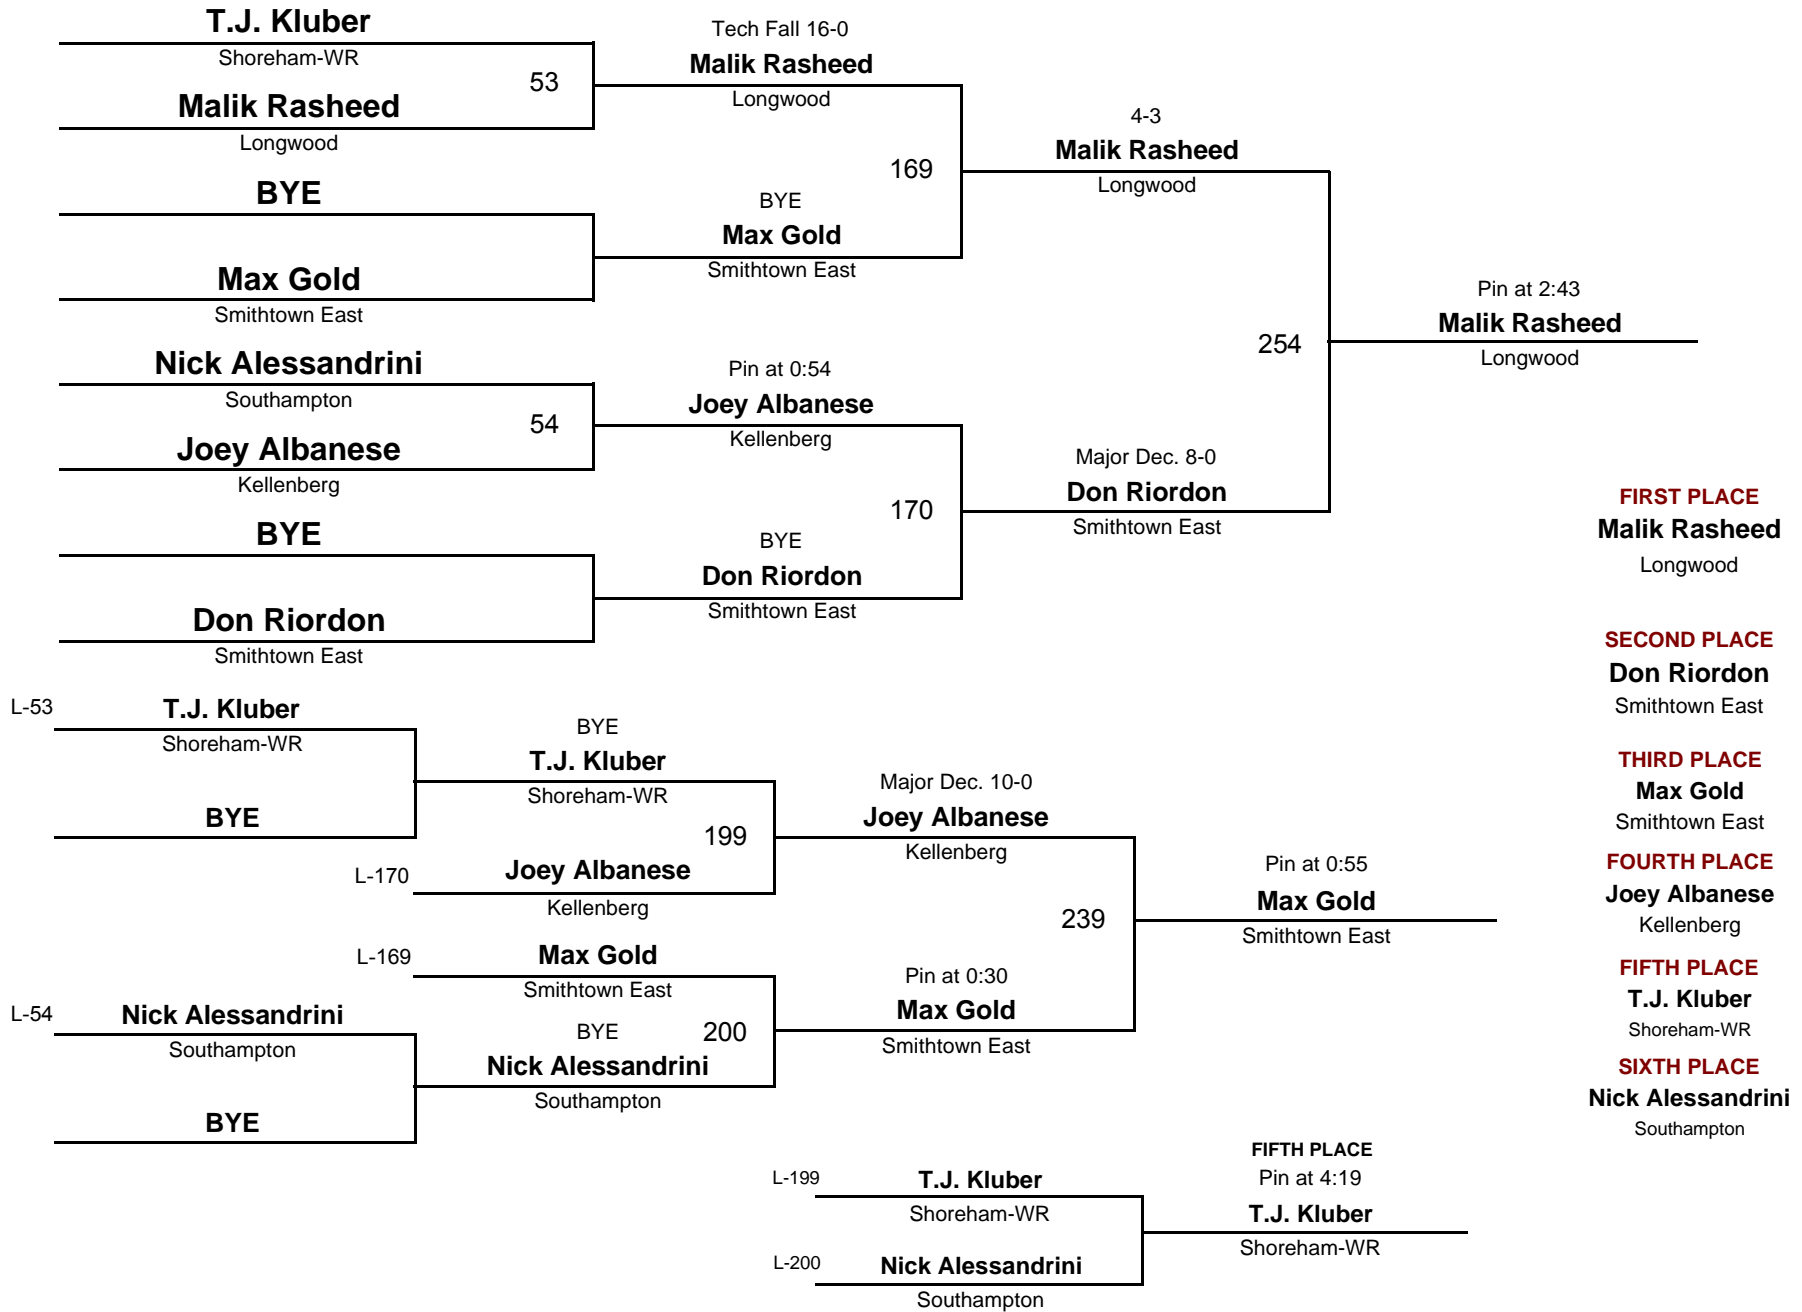

**VARSITY**

DIVISION

**96**

WEIGHT

**2008 LI Classic**

January 19, 2008

**VARSITY**

DIVISION