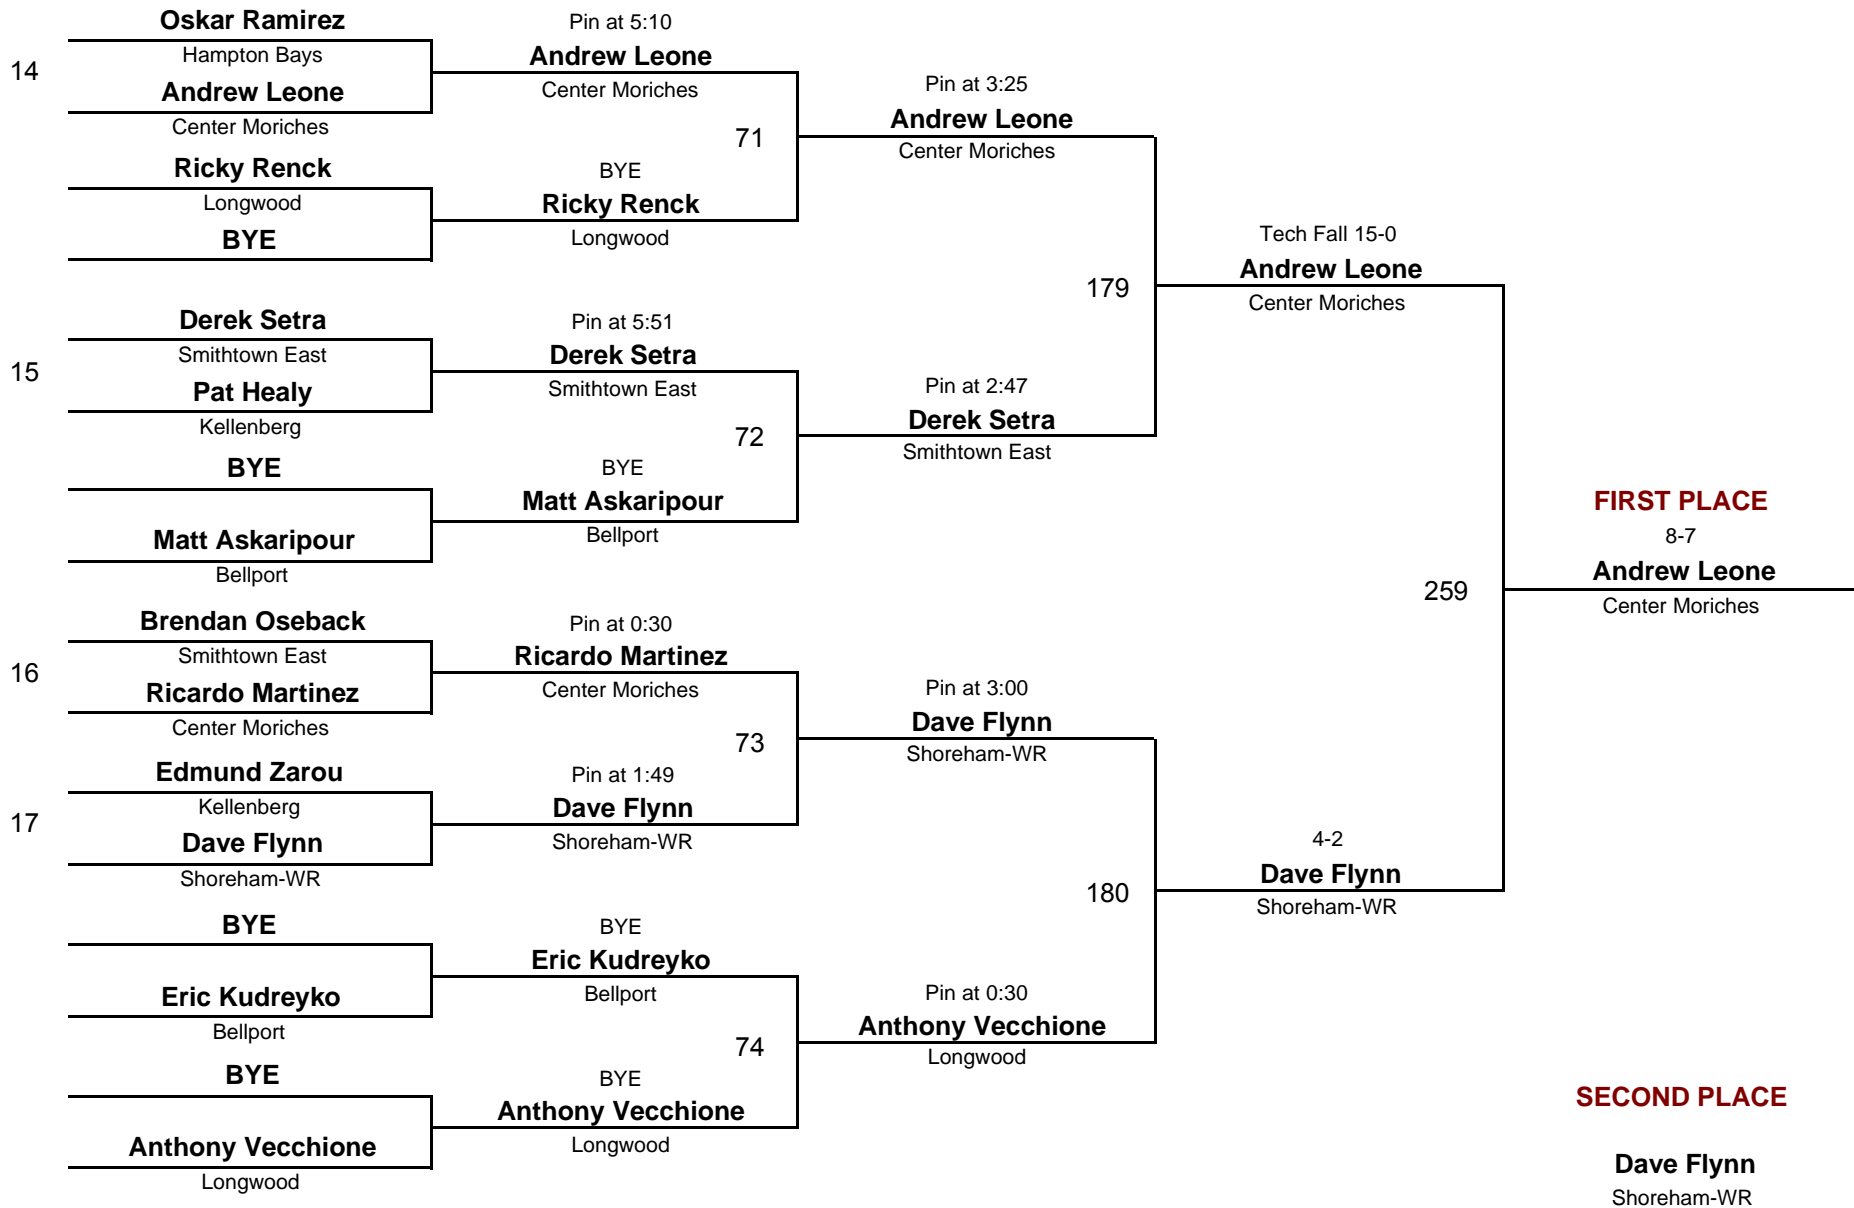

**Consolation Rounds**

**VARSITY**

DIVISION

**130**

WEIGHT

**2008 LI Classic**

January 19, 2008

**Championship Rounds**