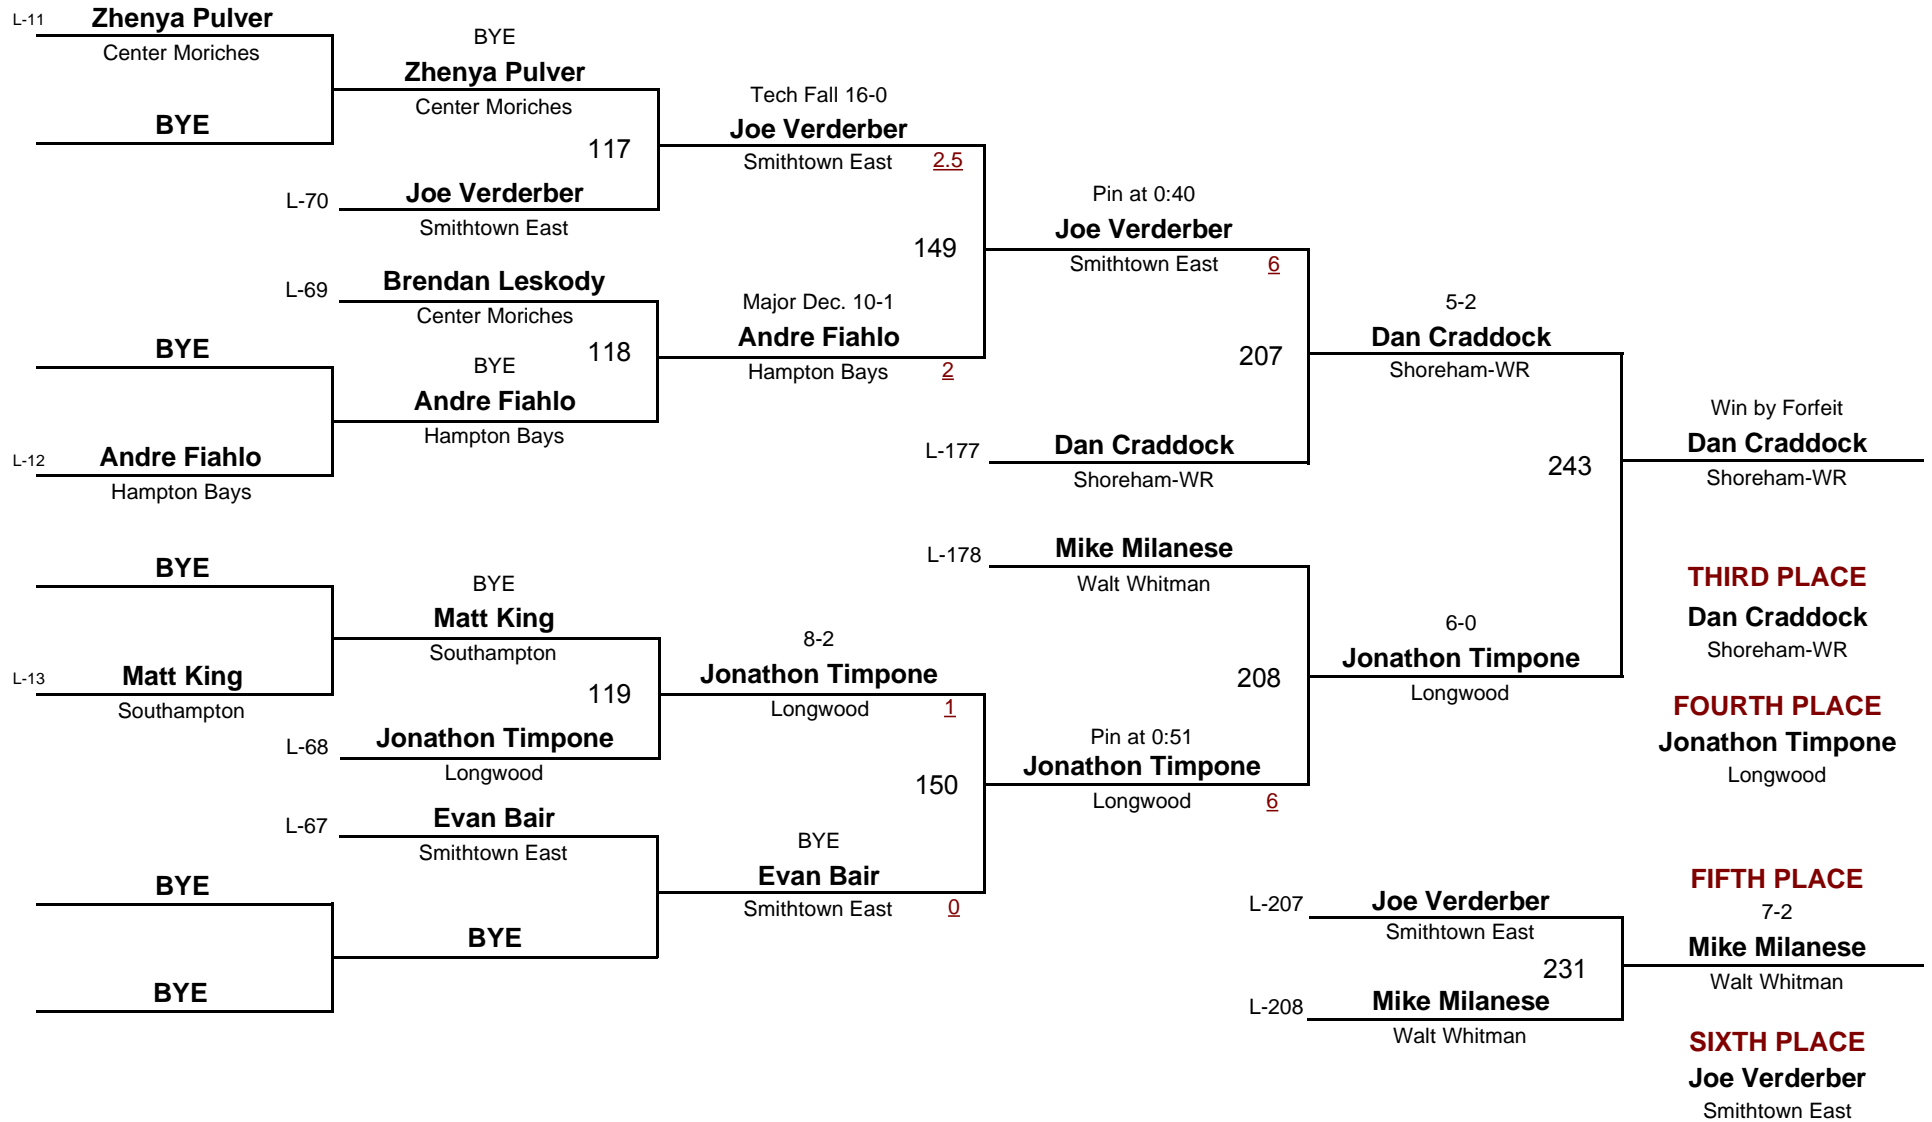

VARSITY

DIVISION

125

WEIGHT

2008 LI Classic

January 19, 2008

Consolation Rounds