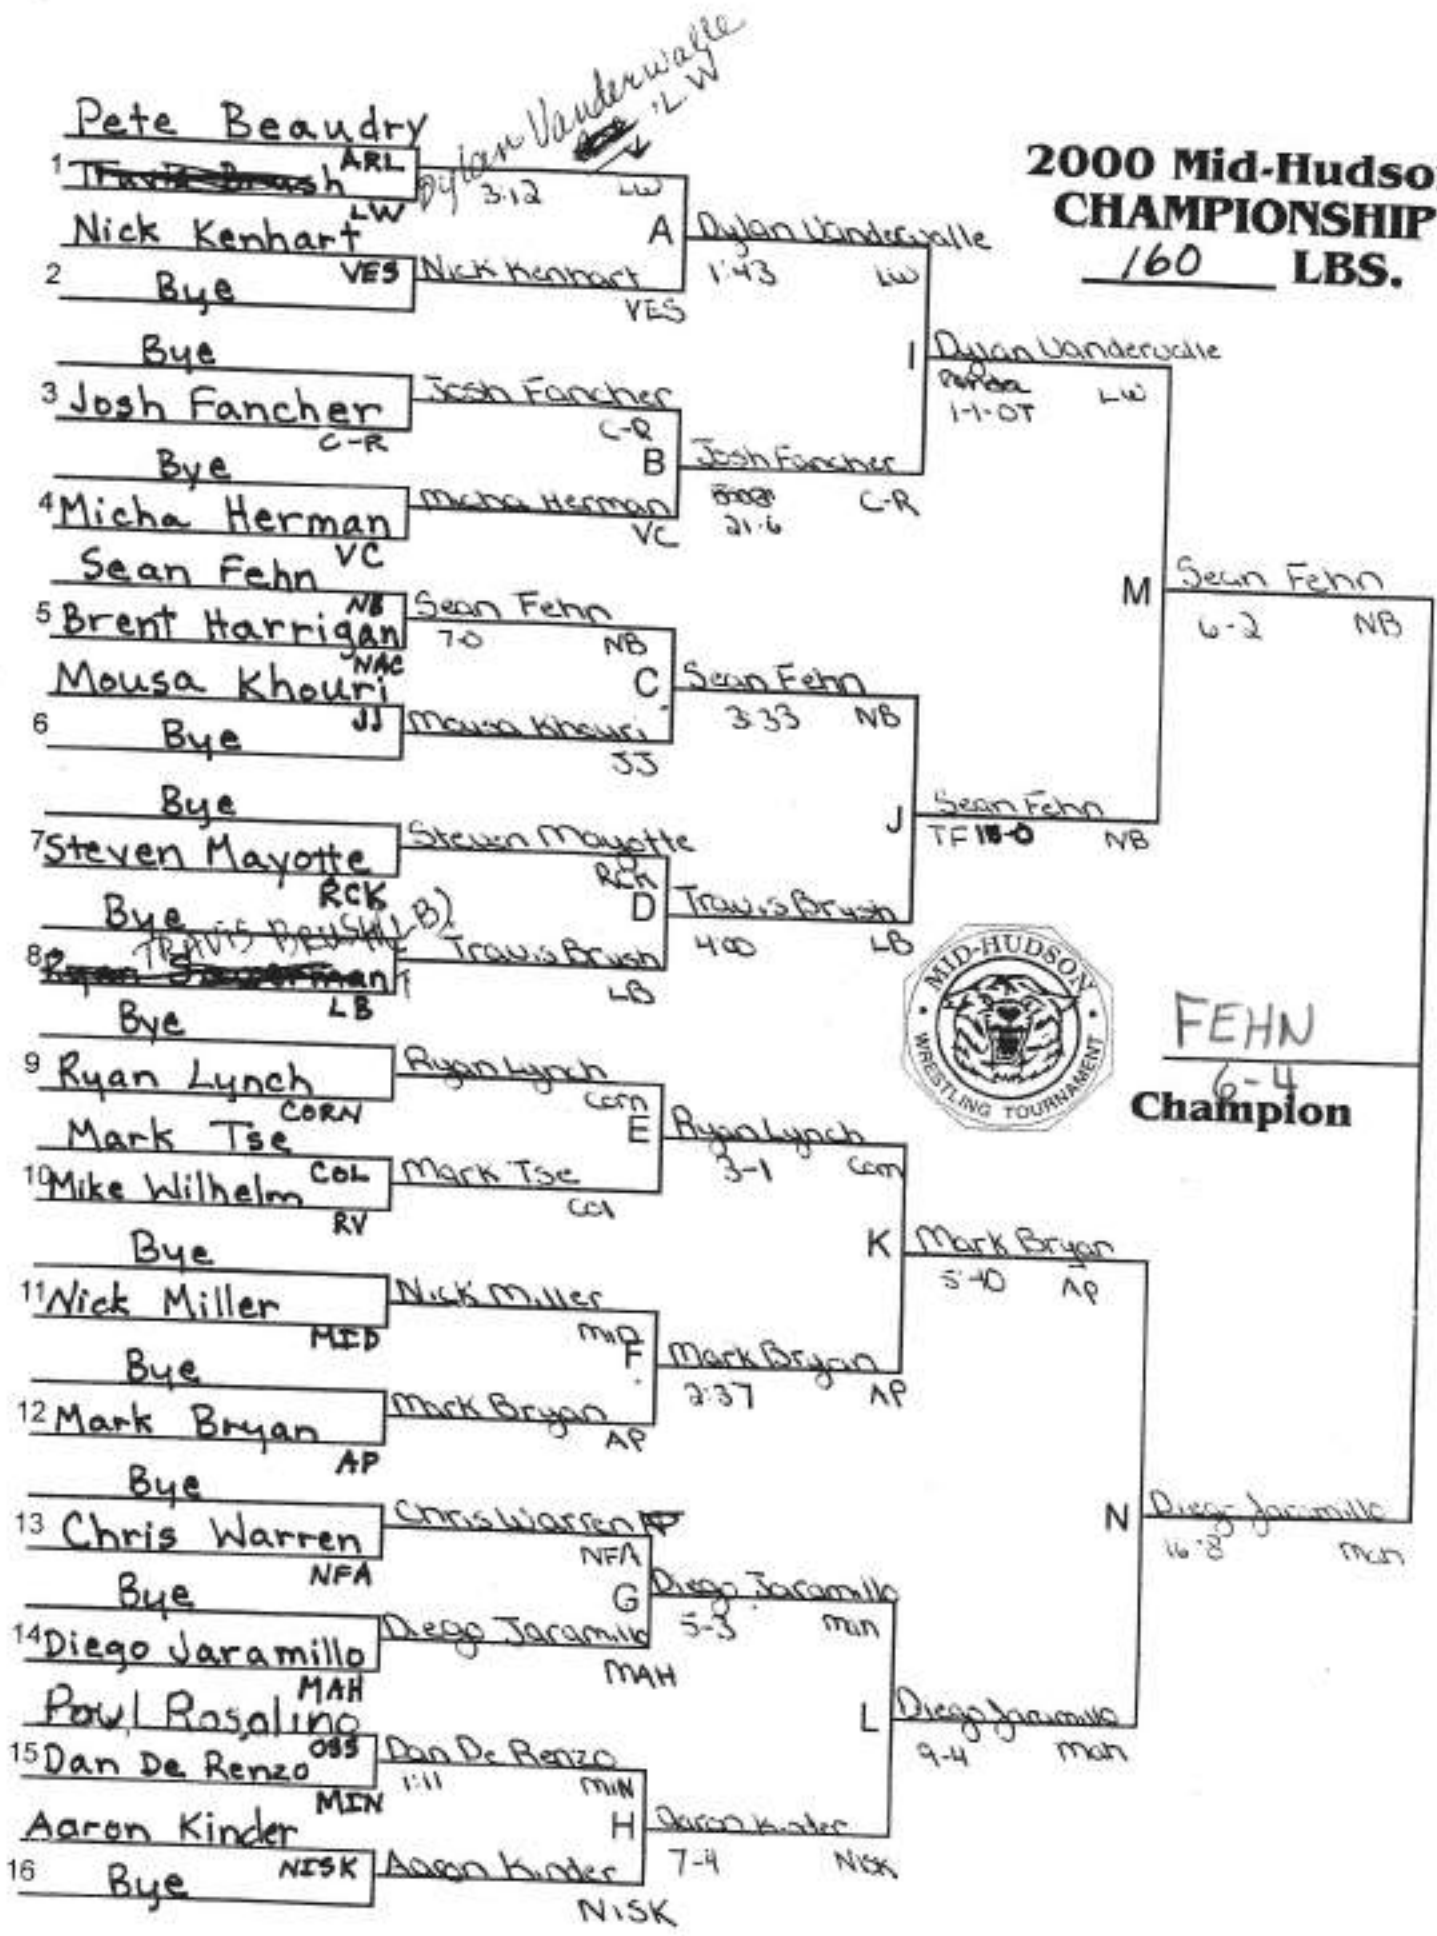

**2000 Mid-Hudson
CHAMPIONSHIP**
96 LBS.

2000 Mid-Hudson CHAMPIONSHIP

112 LBS.

MORMILE
11-1
Champion

2000 Mid-Hudson CHAMPIONSHIP 119 LBS.

2000 Mid-Hudson CHAMPIONSHIP 135 LBS.

2000 Mid-Hudson CHAMPIONSHIP 140 LBS.

**2000 Mid-Hudson
CHAMPIONSHIP**
152 **LBS.**

**2000 Mid-Hudson
CHAMPIONSHIP
160 LBS.**

**2000 Mid-Hudson
CHAMPIONSHIP**
171 LBS.

**2000 Mid-Hudson
CHAMPIONSHIP
215 LBS.**

2000 Mid-Hudson CHAMPIONSHIP 275 LBS.