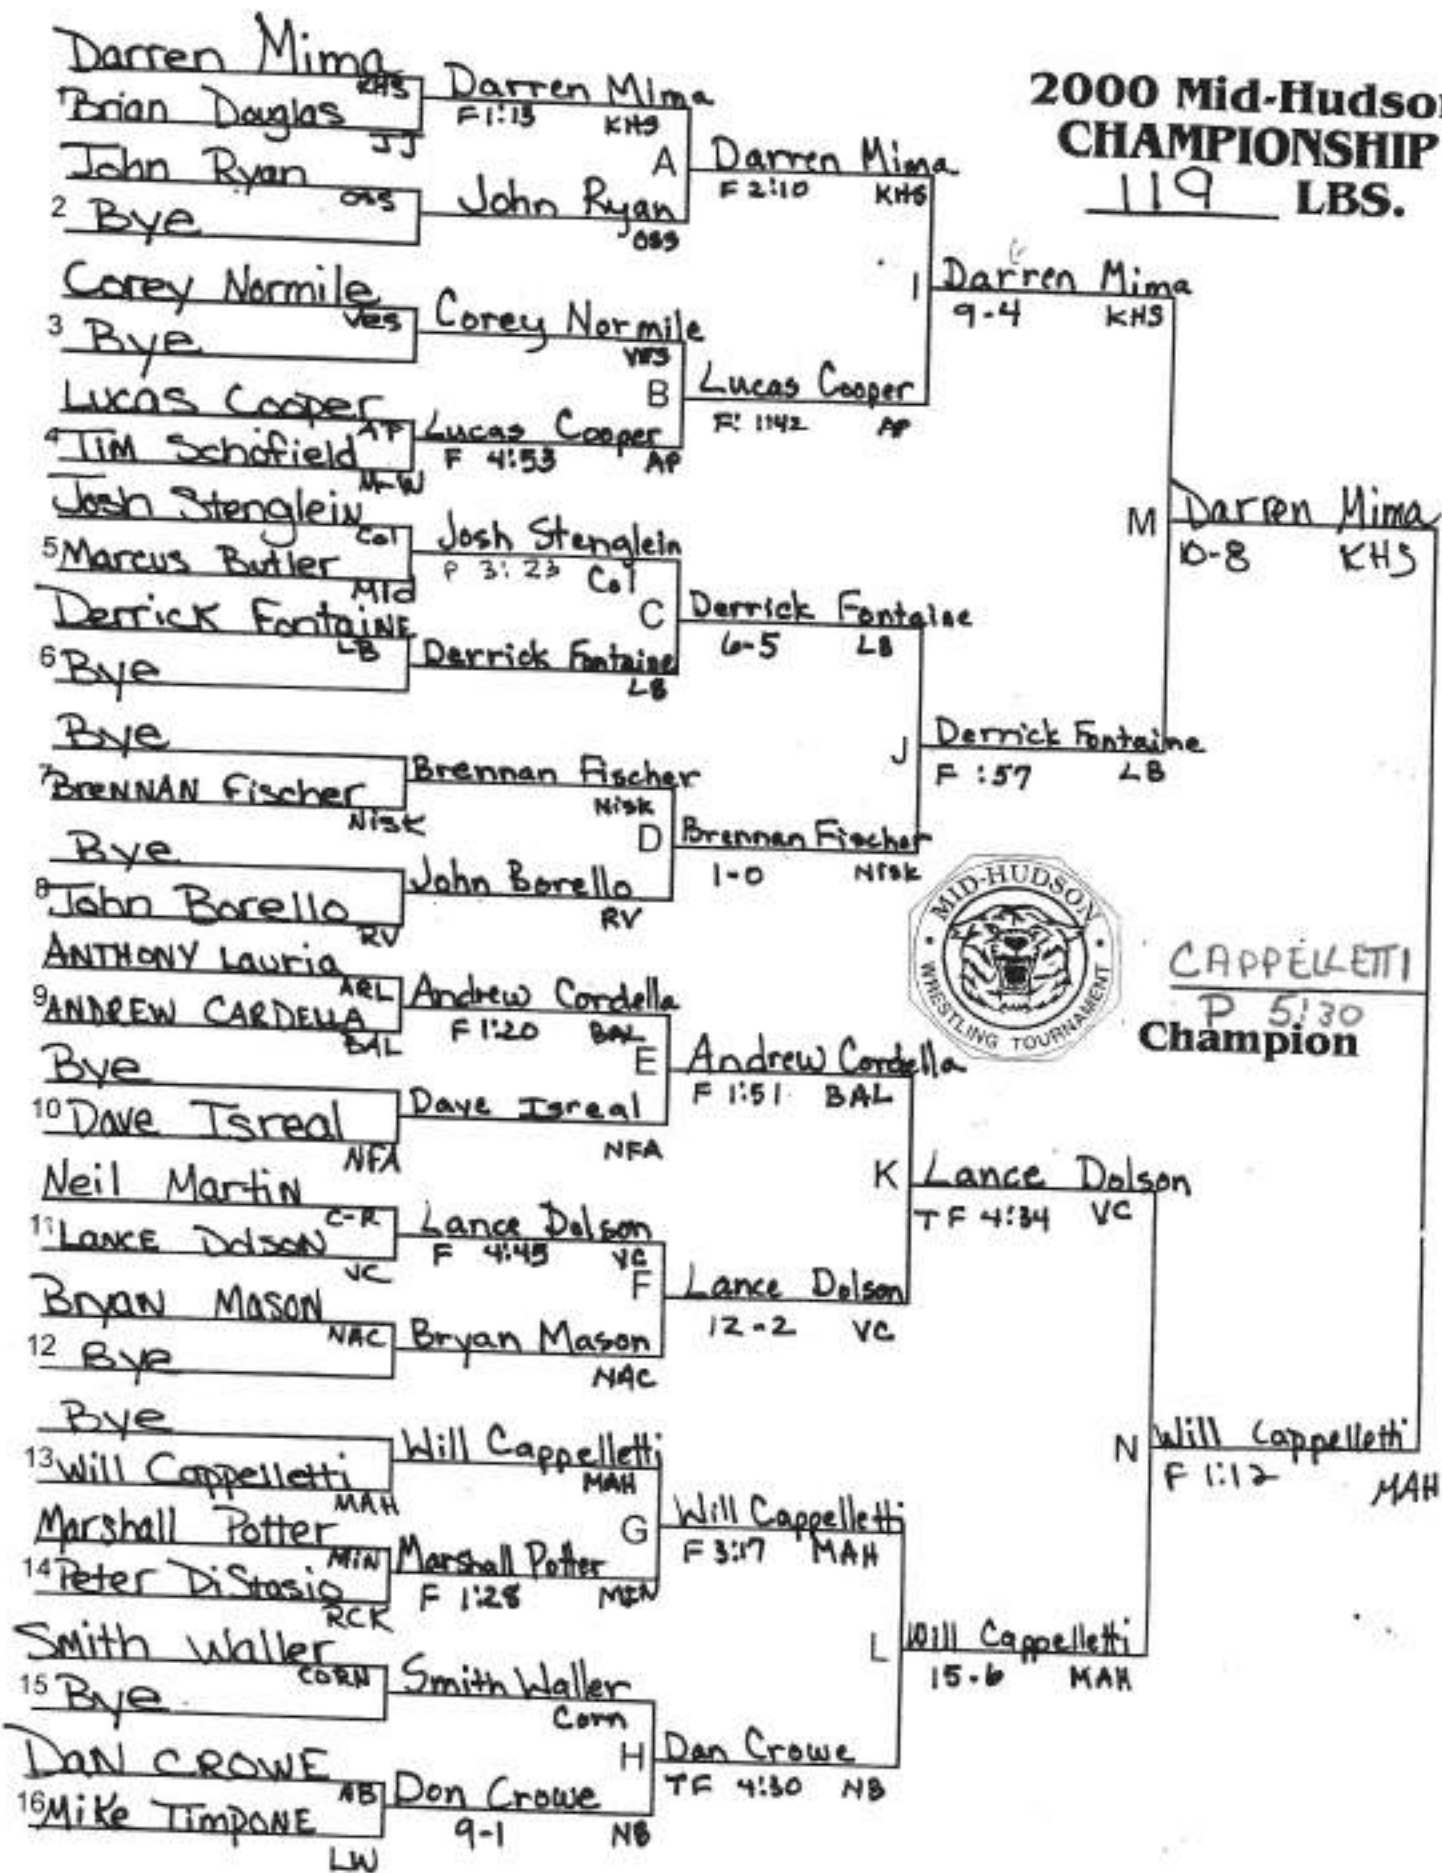

**2000 Mid-Hudson
CHAMPIONSHIP**
96 LBS.

2000 Mid-Hudson CHAMPIONSHIP

112 LBS.

MORMILE
11-1
Champion

2000 Mid-Hudson CHAMPIONSHIP 119 LBS.

2000 Mid-Hudson CHAMPIONSHIP 135 LBS.

2000 Mid-Hudson CHAMPIONSHIP 140 LBS.

**2000 Mid-Hudson
CHAMPIONSHIP**
152 **LBS.**

**2000 Mid-Hudson
CHAMPIONSHIP
160 LBS.**

**2000 Mid-Hudson
CHAMPIONSHIP**
171 LBS.

**2000 Mid-Hudson
CHAMPIONSHIP
215 LBS.**

2000 Mid-Hudson CHAMPIONSHIP 275 LBS.