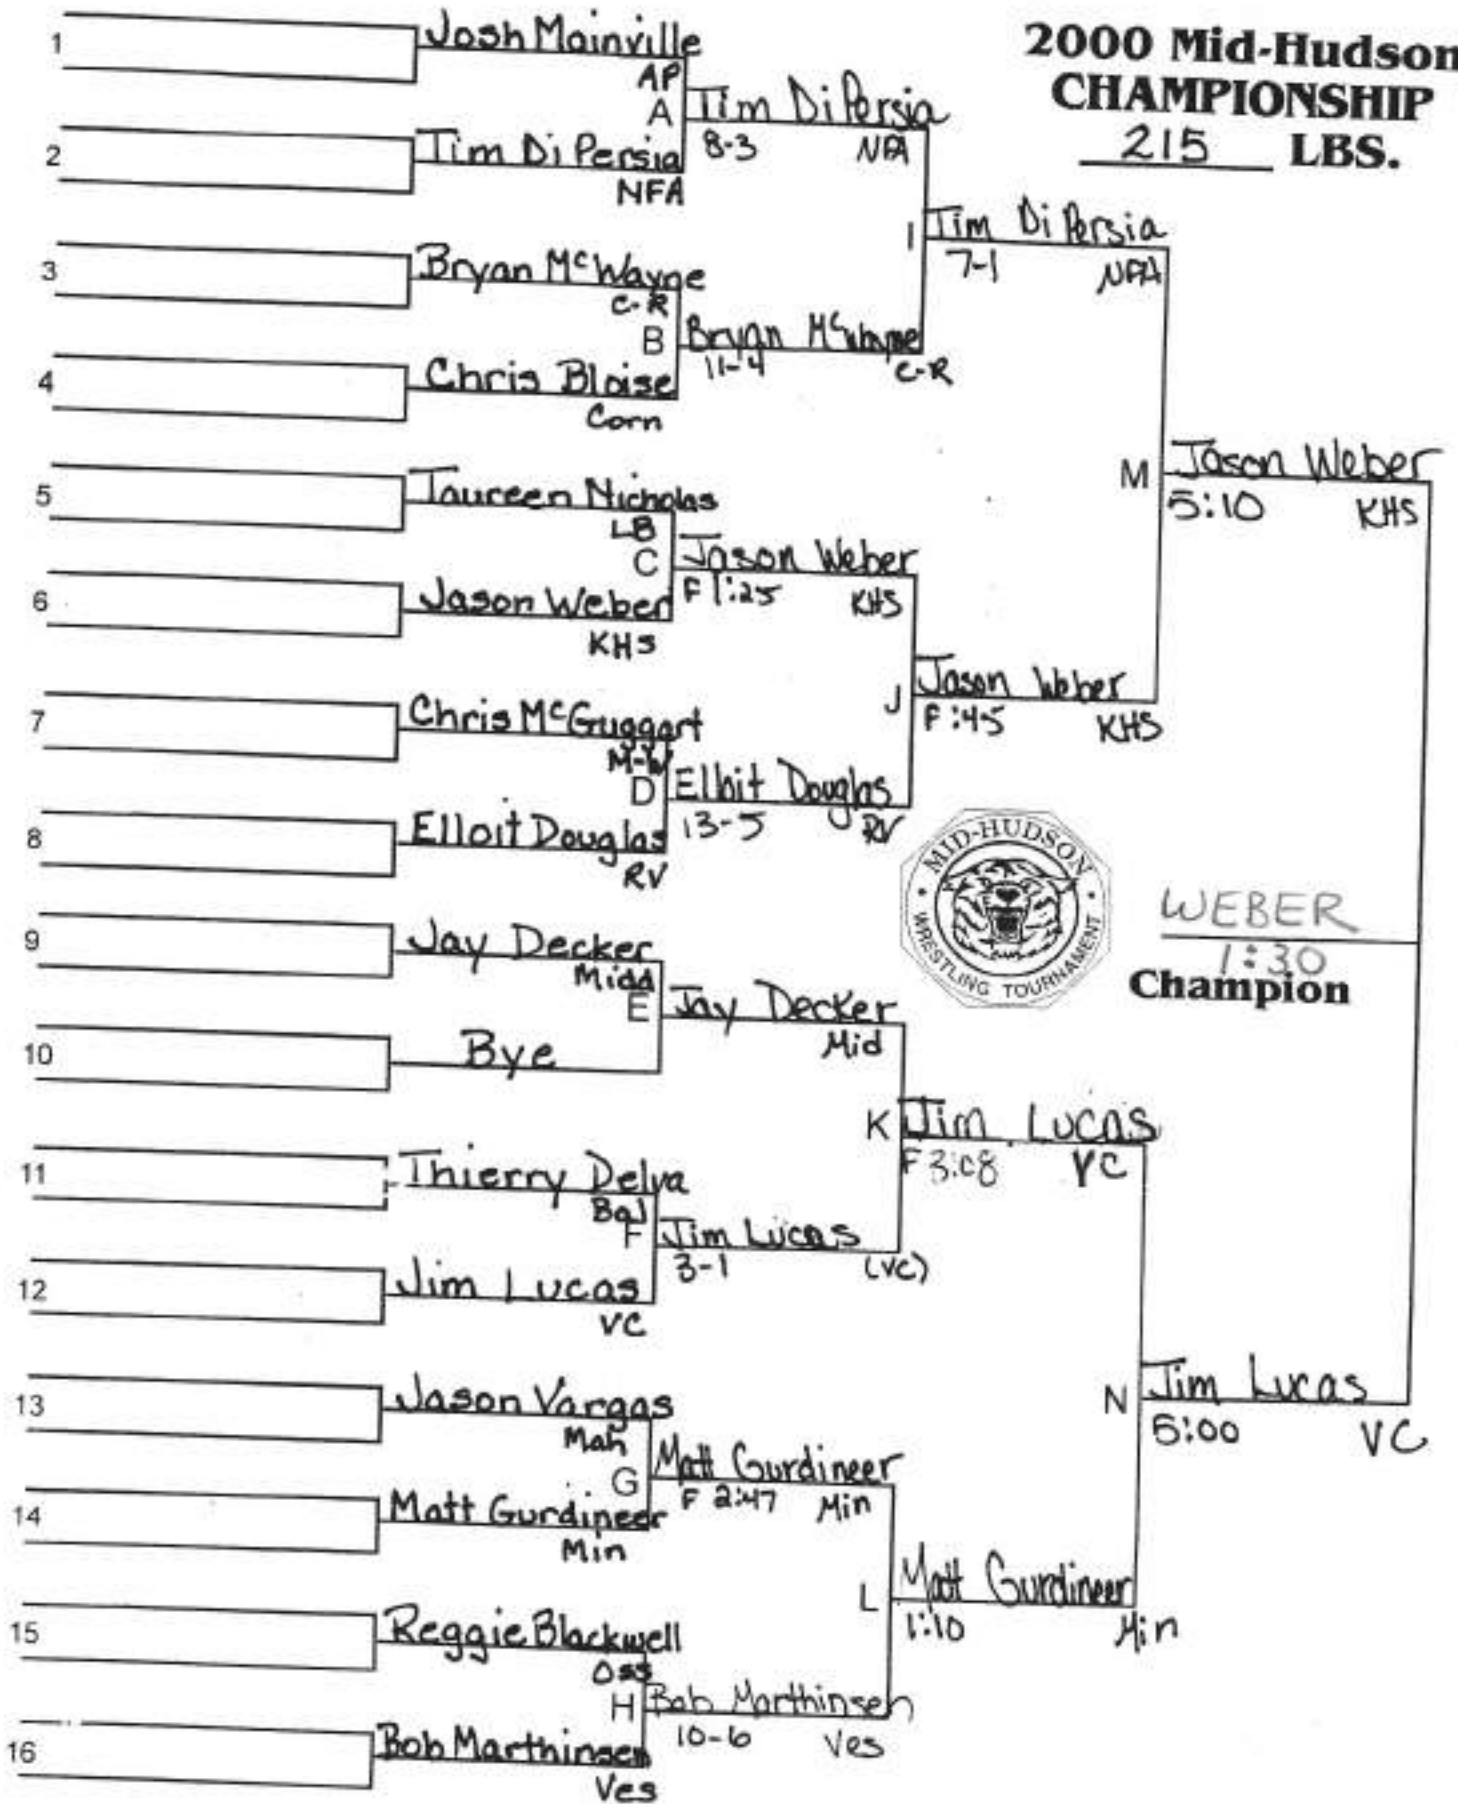

**2000 Mid-Hudson
CHAMPIONSHIP**
96 LBS.

2000 Mid-Hudson CHAMPIONSHIP

112 LBS.

MORMILE
11-1
Champion

2000 Mid-Hudson CHAMPIONSHIP 119 LBS.

2000 Mid-Hudson CHAMPIONSHIP 135 LBS.

2000 Mid-Hudson CHAMPIONSHIP 140 LBS.

**2000 Mid-Hudson
CHAMPIONSHIP**
152 **LBS.**

**2000 Mid-Hudson
CHAMPIONSHIP
160 LBS.**

**2000 Mid-Hudson
CHAMPIONSHIP**
171 LBS.

**2000 Mid-Hudson
CHAMPIONSHIP
215 LBS.**

2000 Mid-Hudson CHAMPIONSHIP 275 LBS.