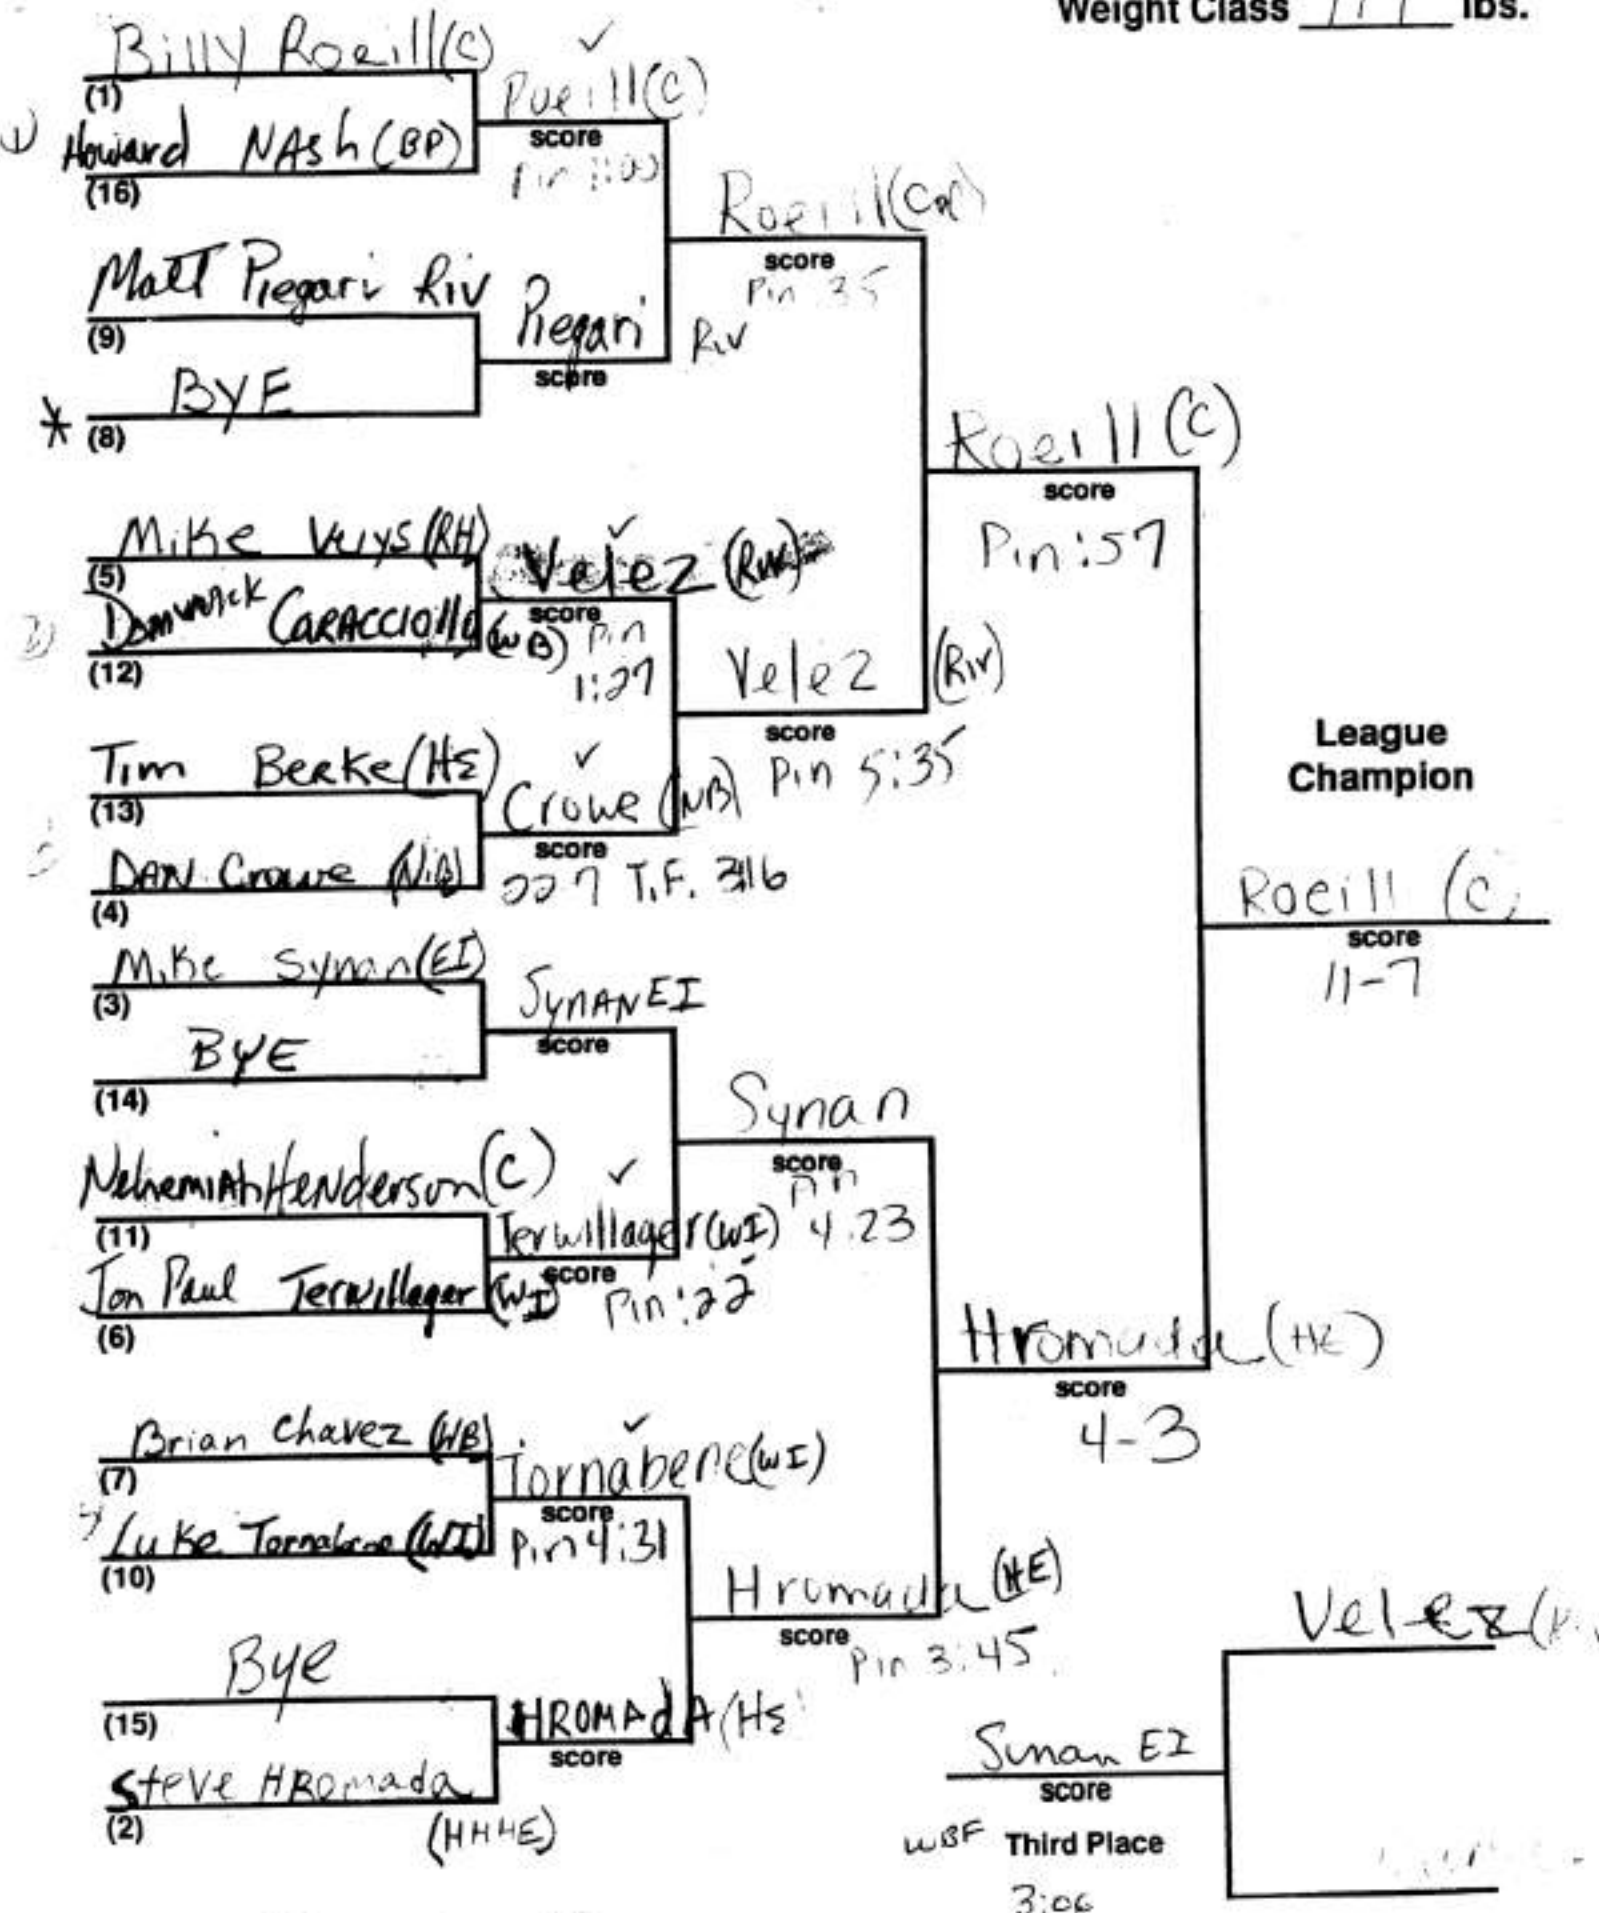

ML

Weight Class 119 lbs.

*8 Tornabene WB