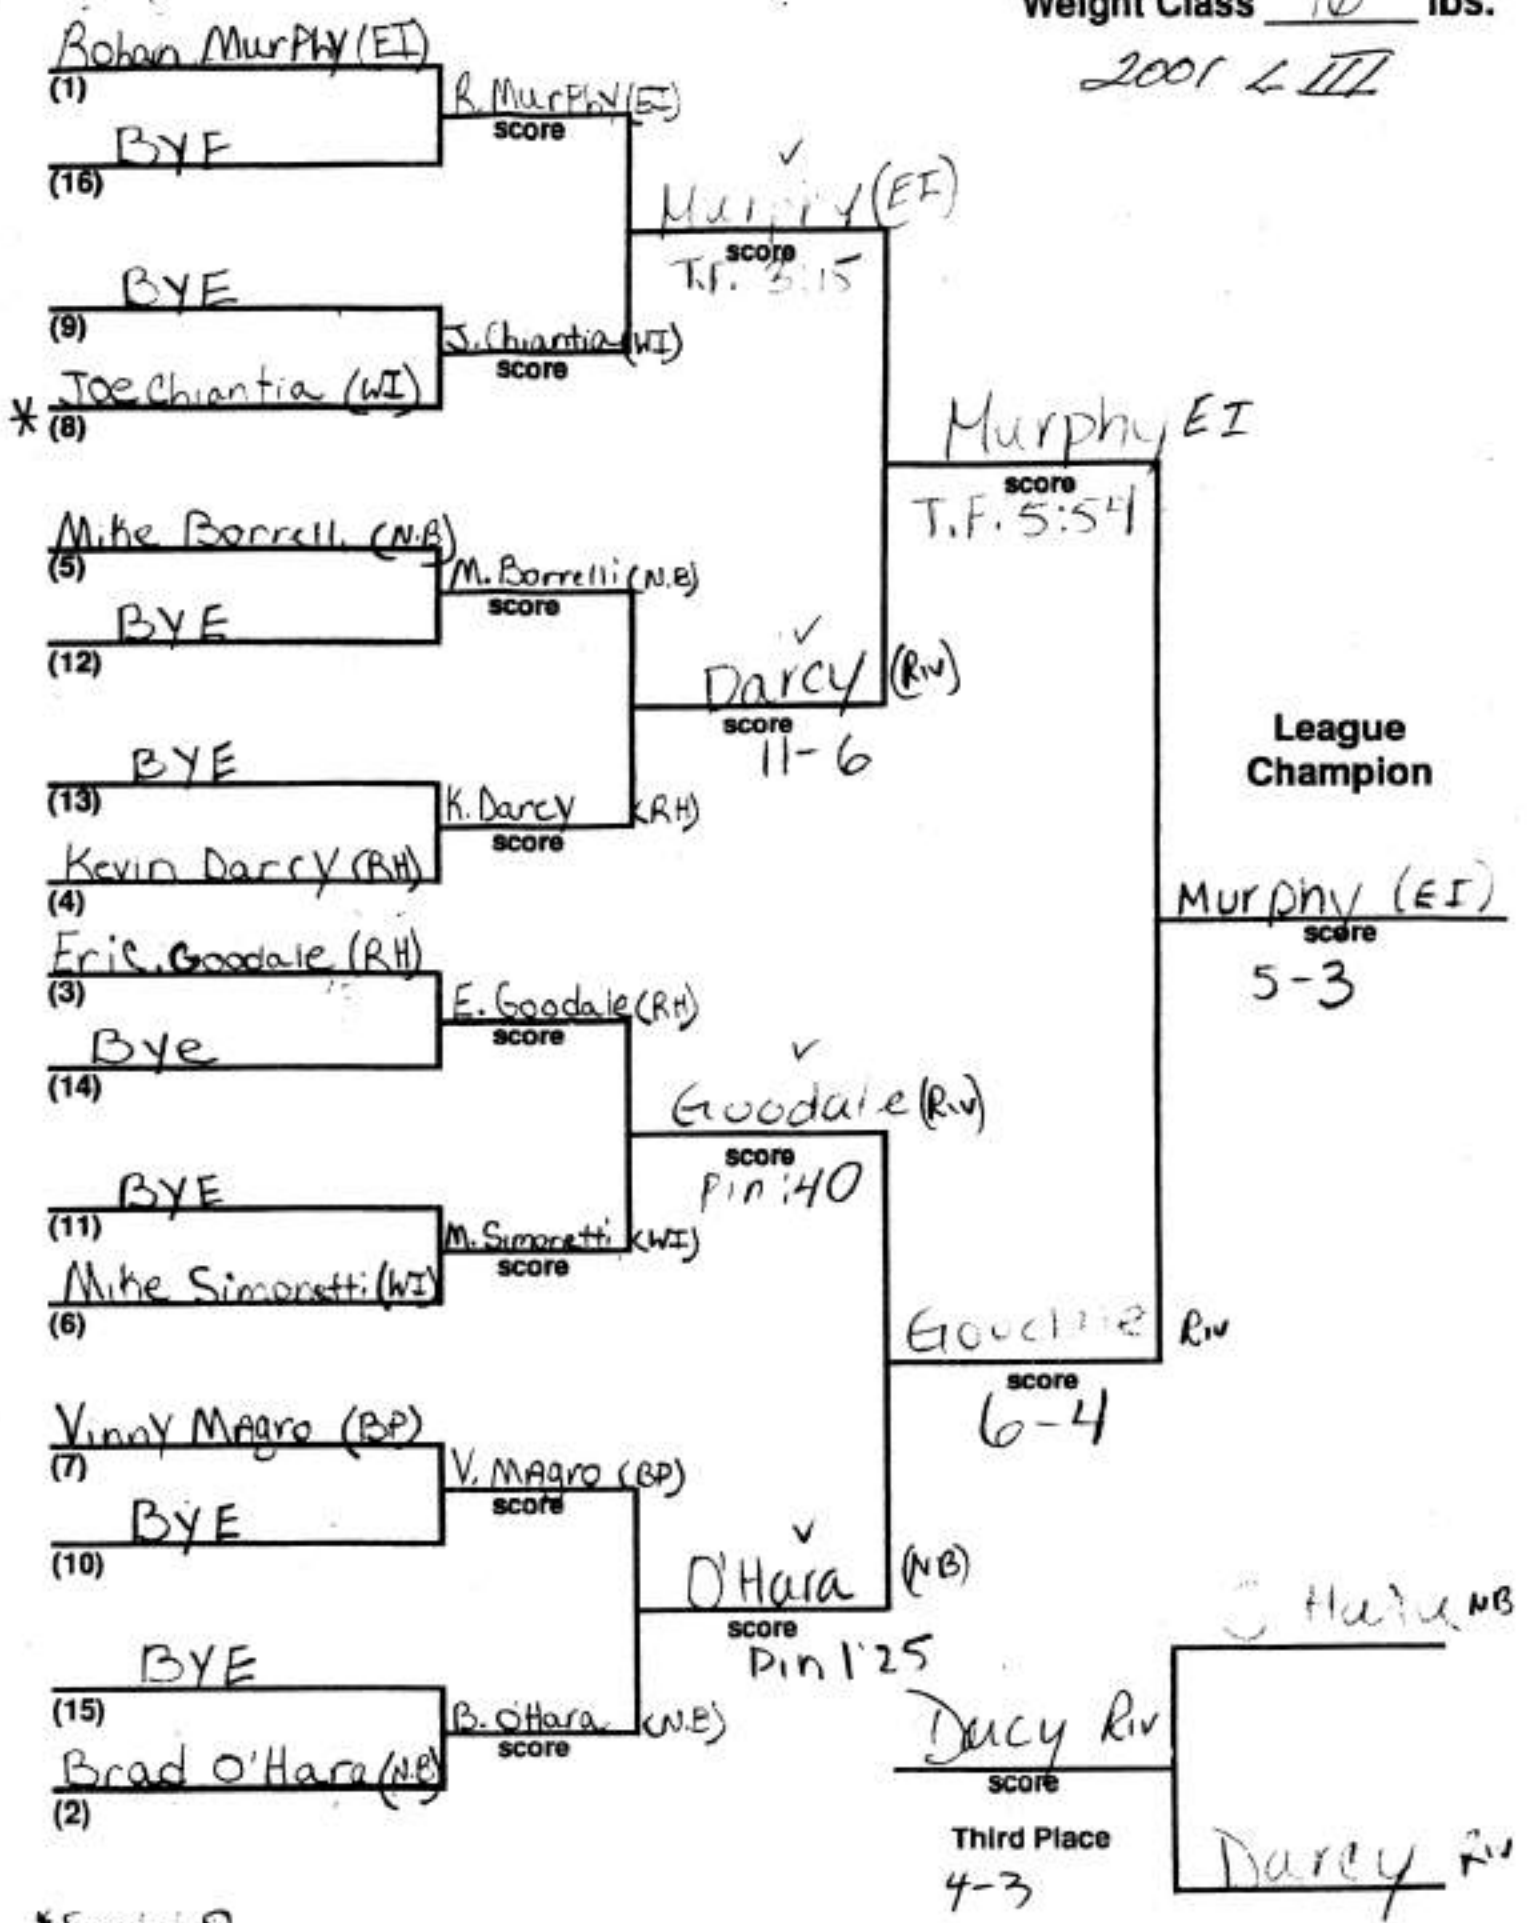

MC

Weight Class 96 lbs.

2001 L III

* Seeded 8
CH / CIMS 0.01