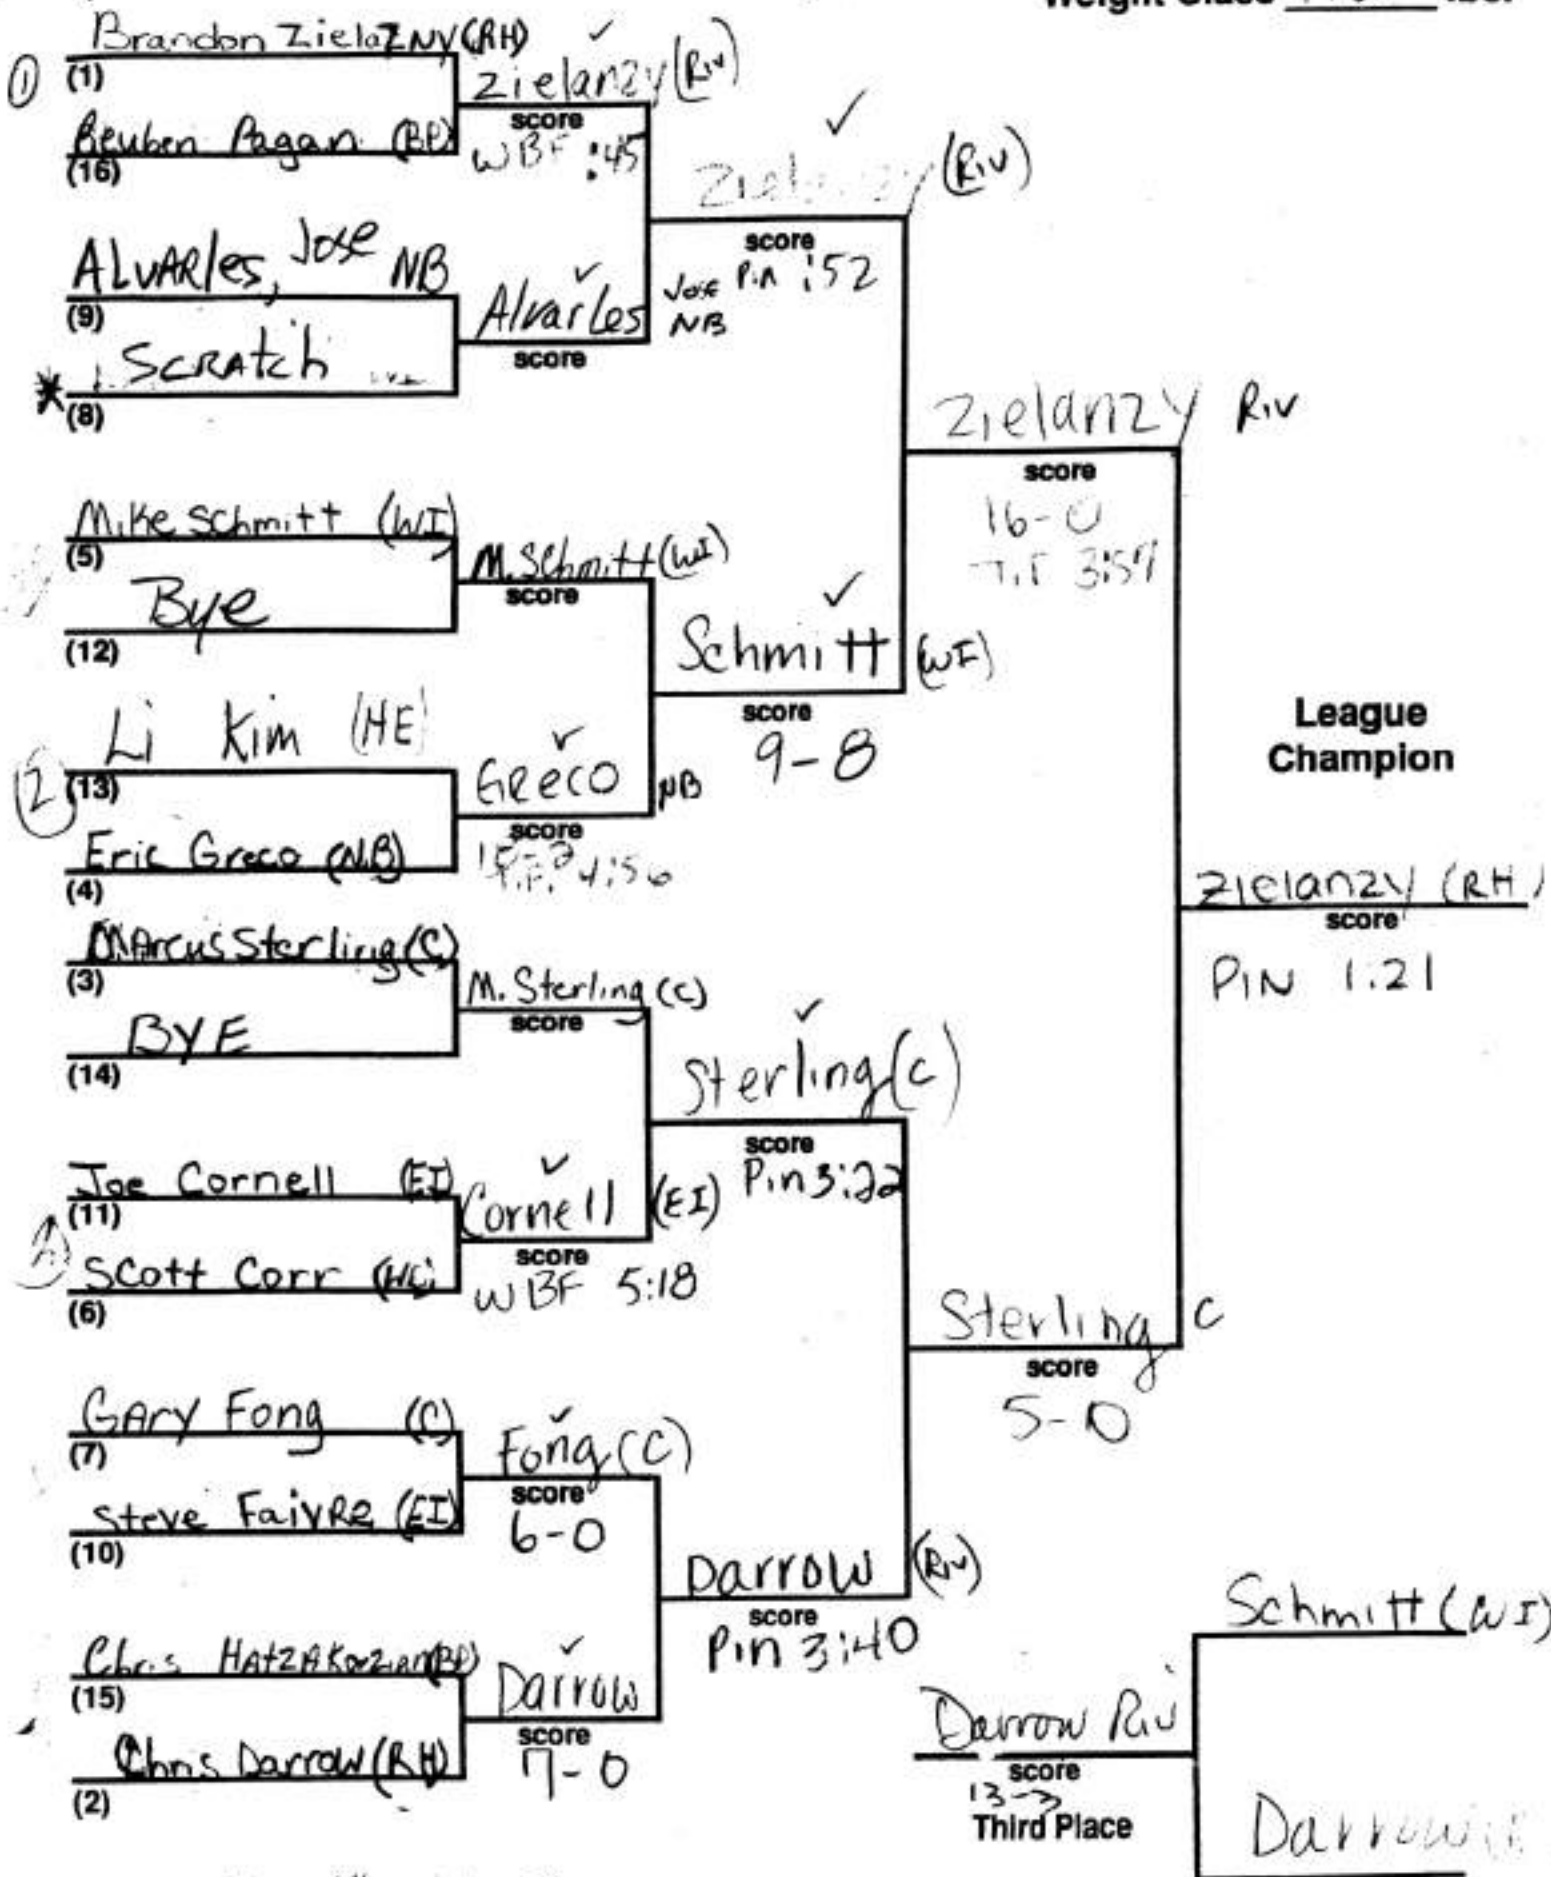

MC

Weight Class 112 lbs.

* Gary Fong 6'10" 125-7
reuben pagan 5'11"