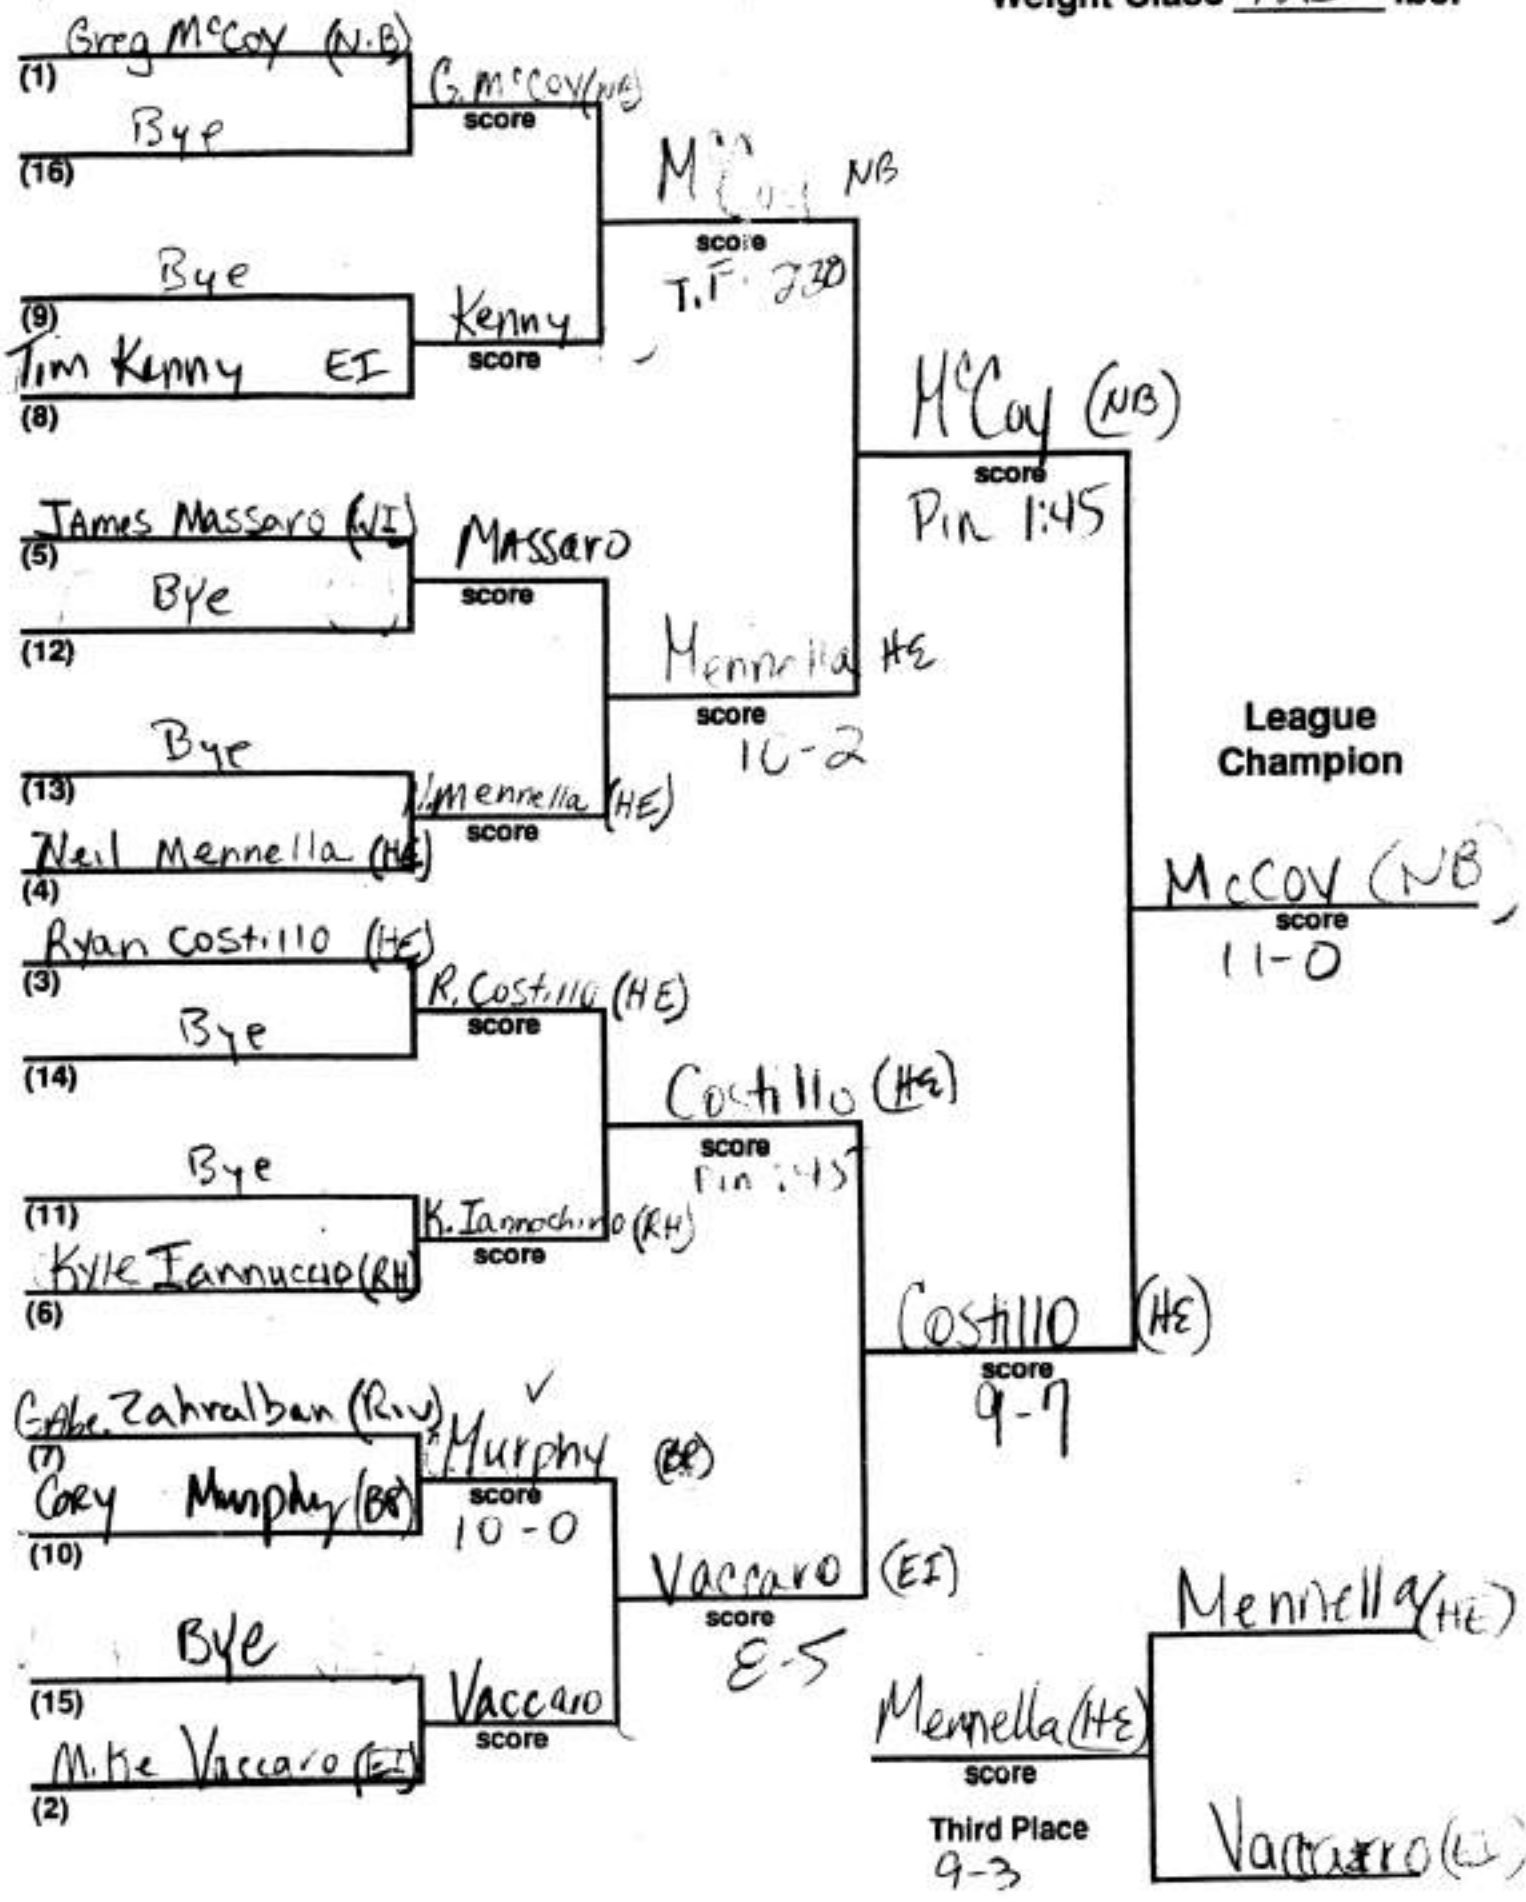

MC

Weight Class 125 lbs.