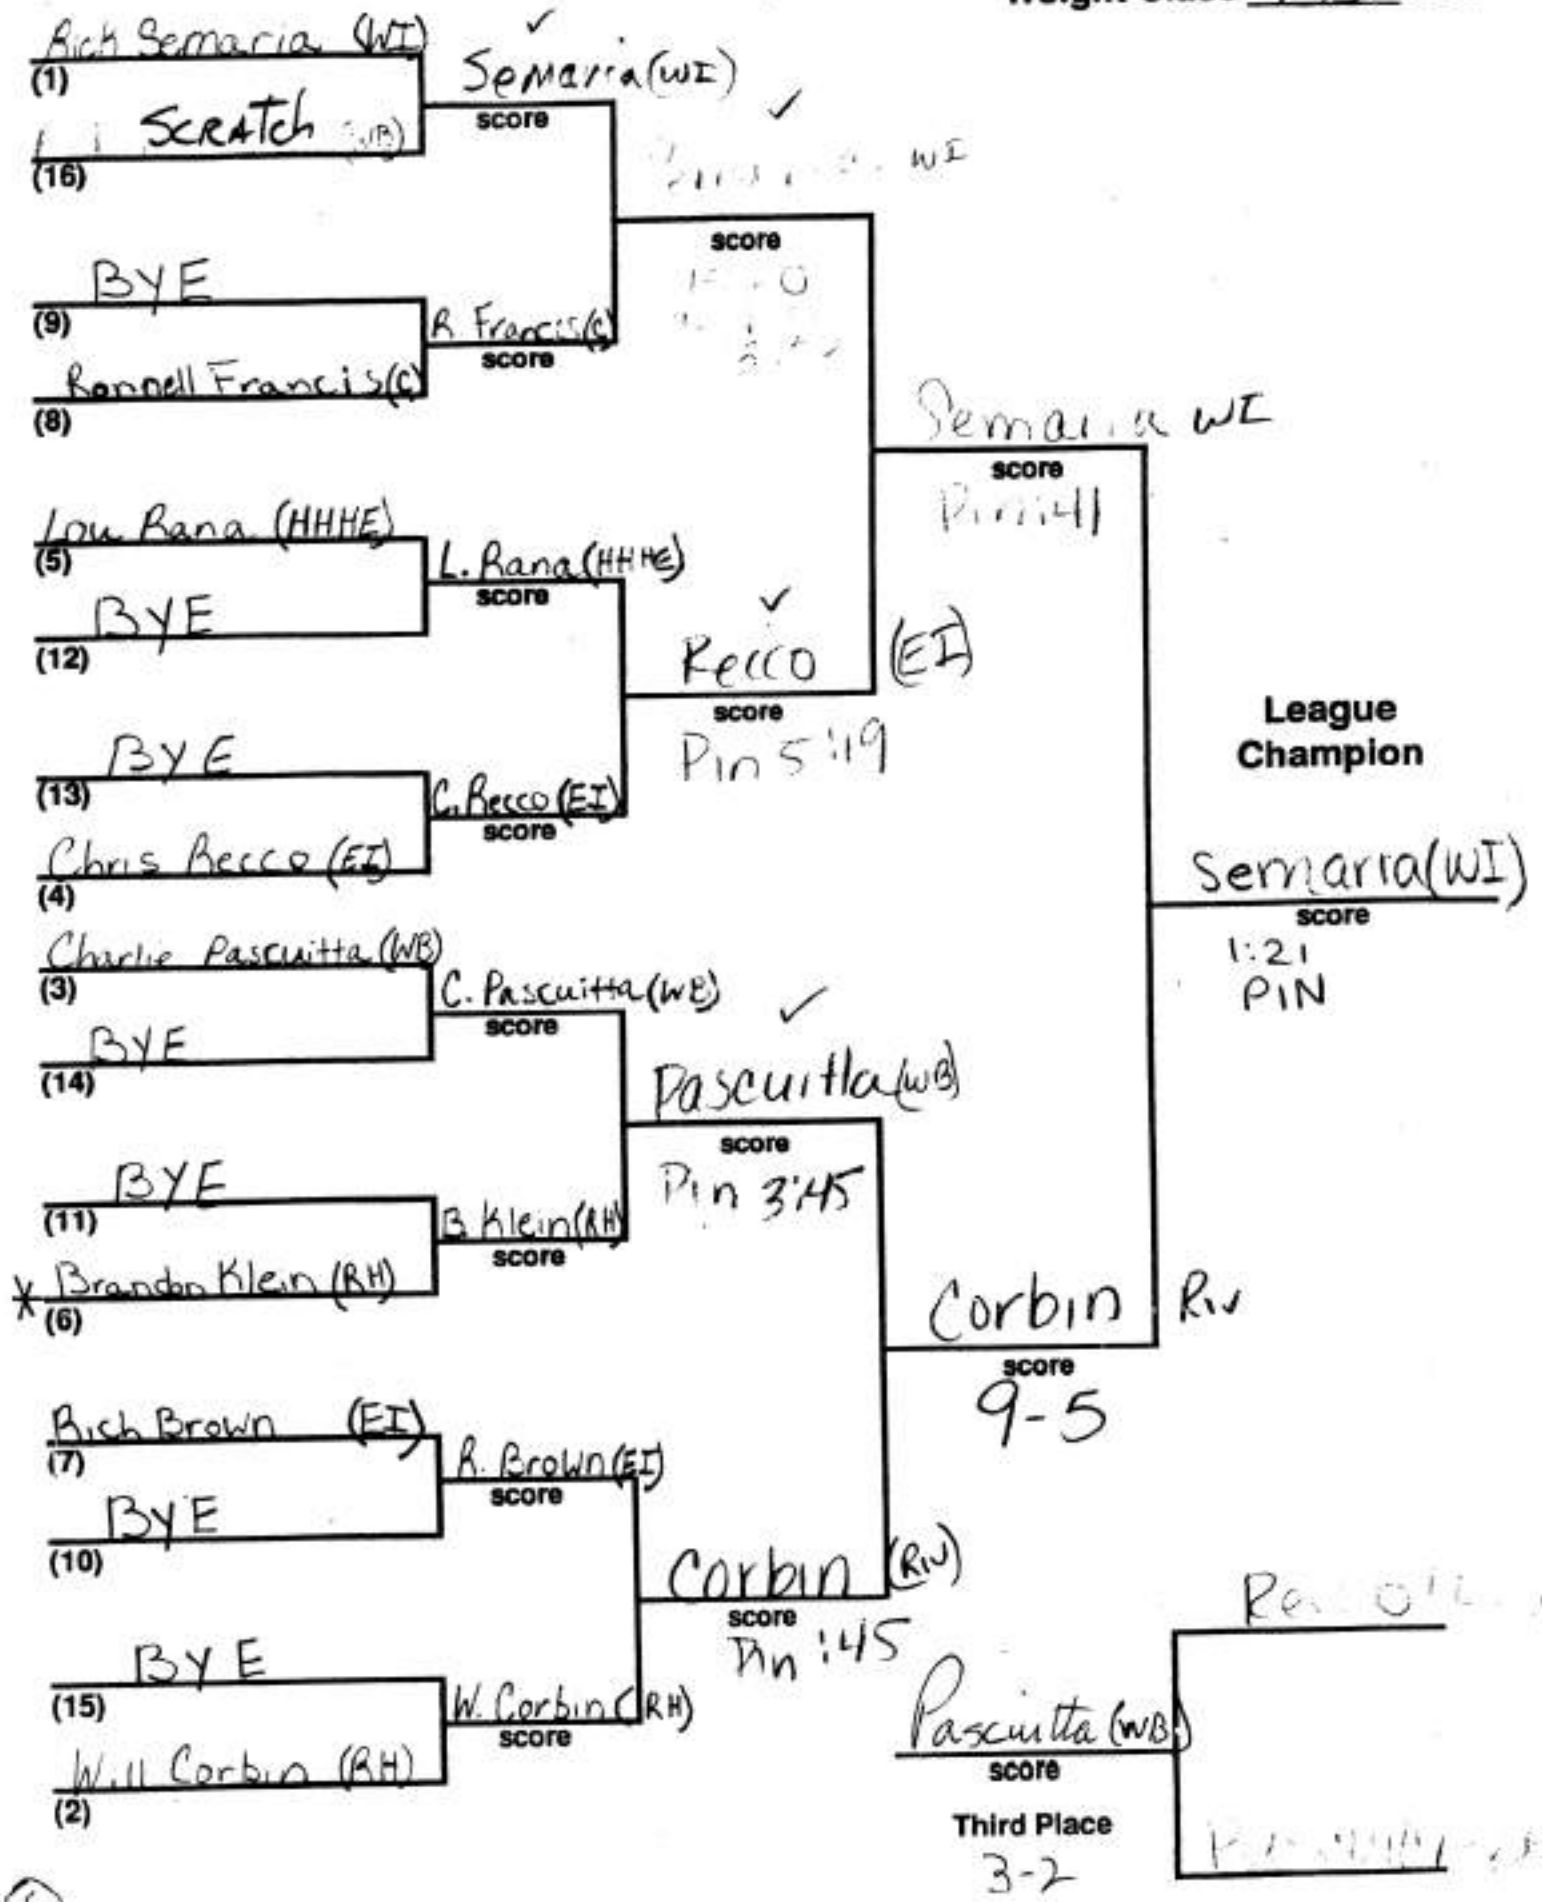

MC

Weight Class 135 lbs.

6