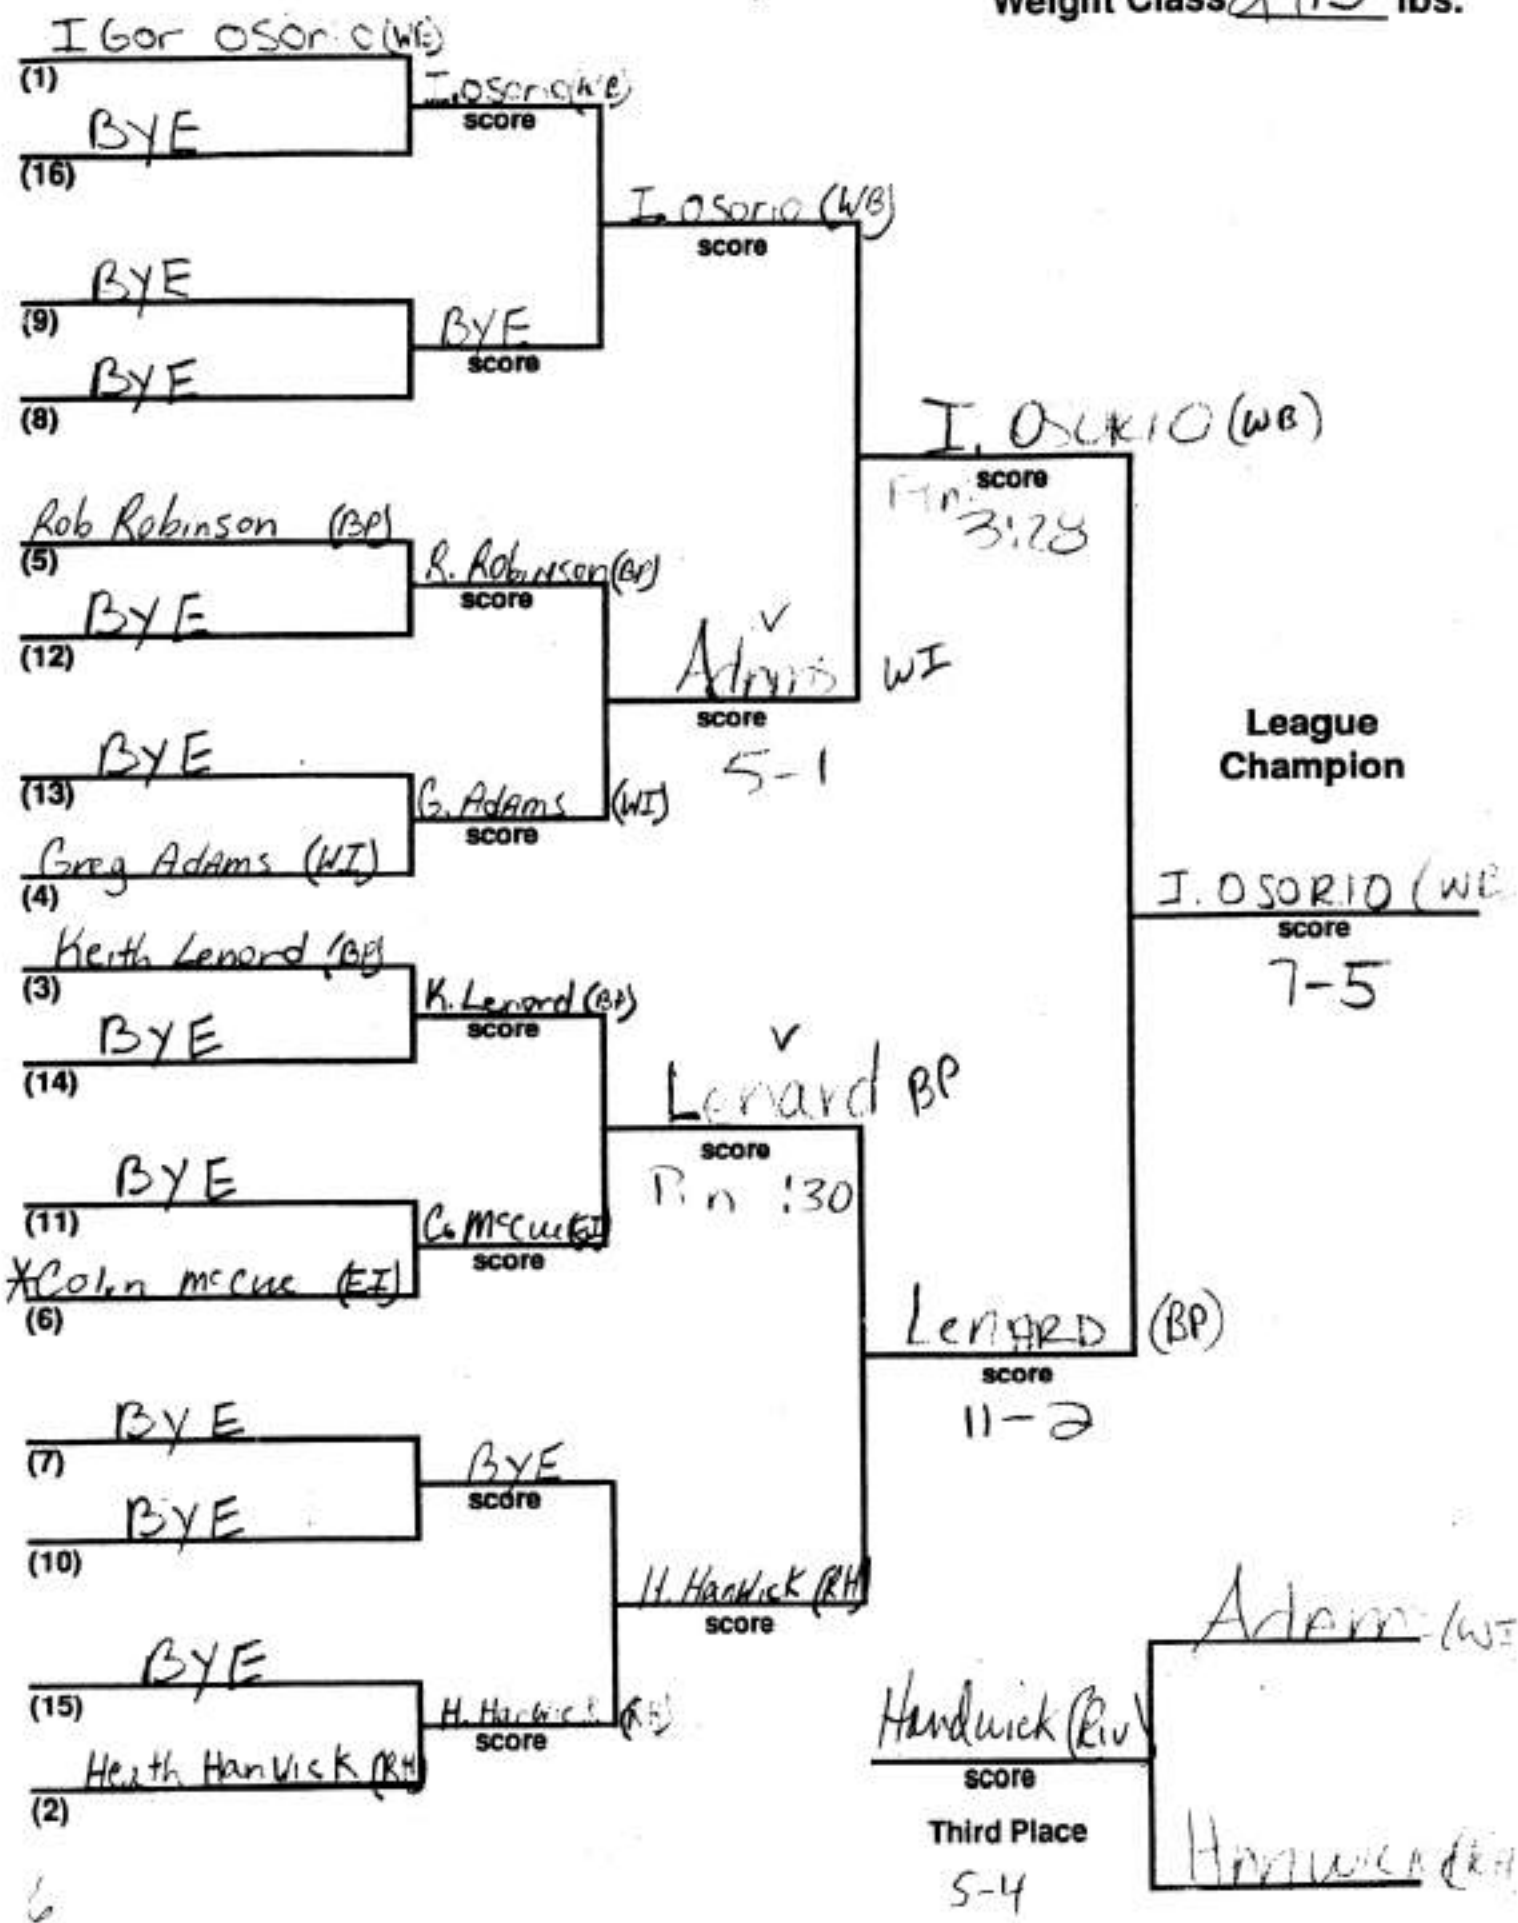

MC

Weight Class 215 lbs.