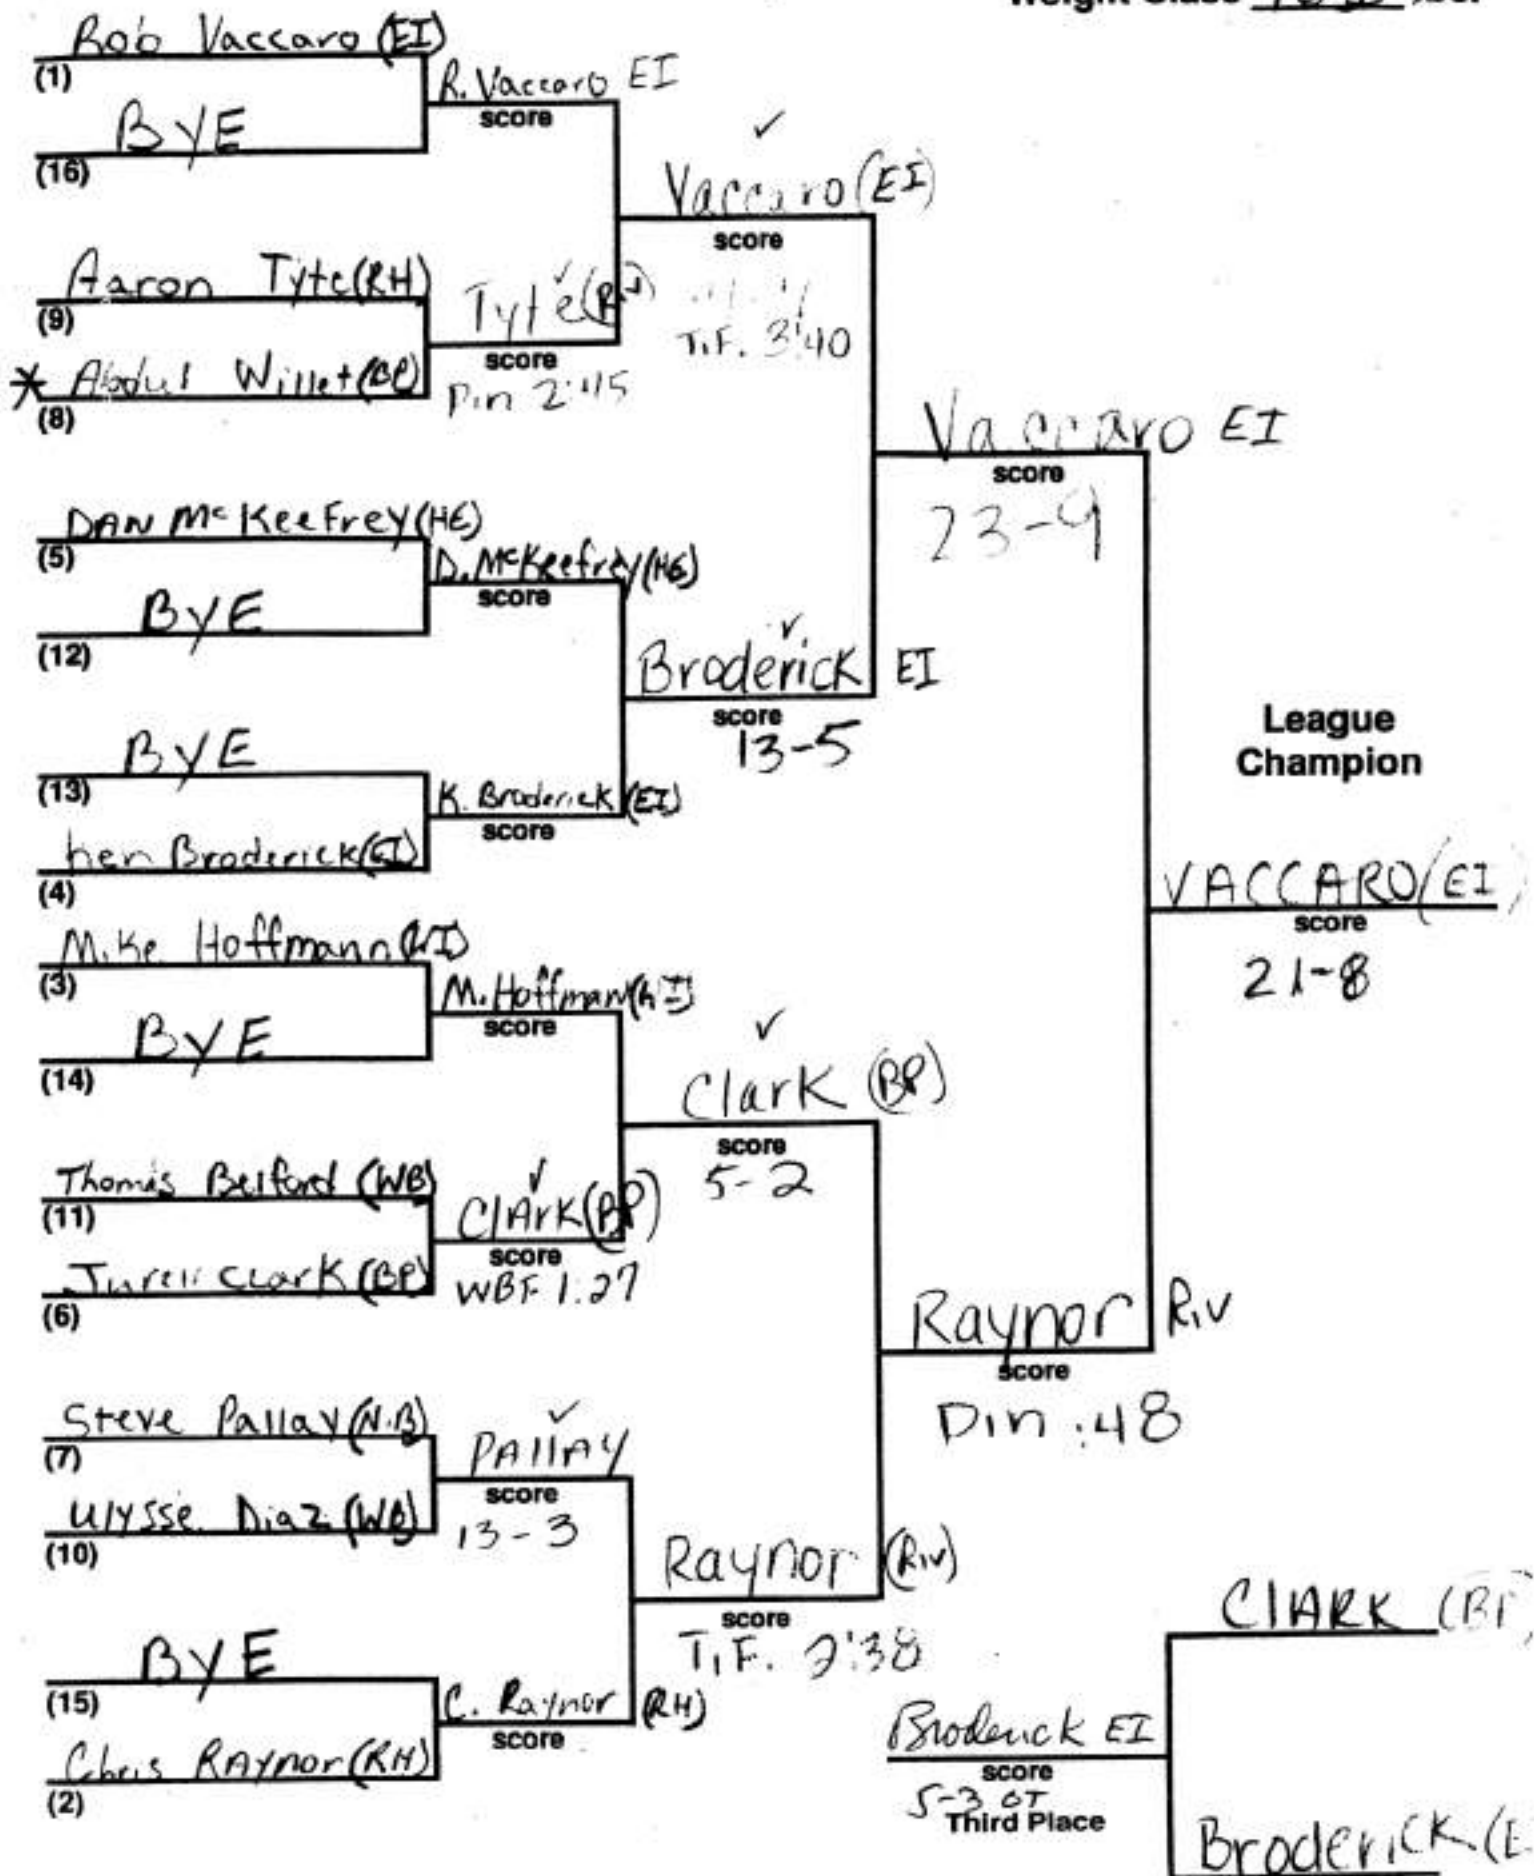

A. Tyte (RH)
CH (CHS 94) Drawn.