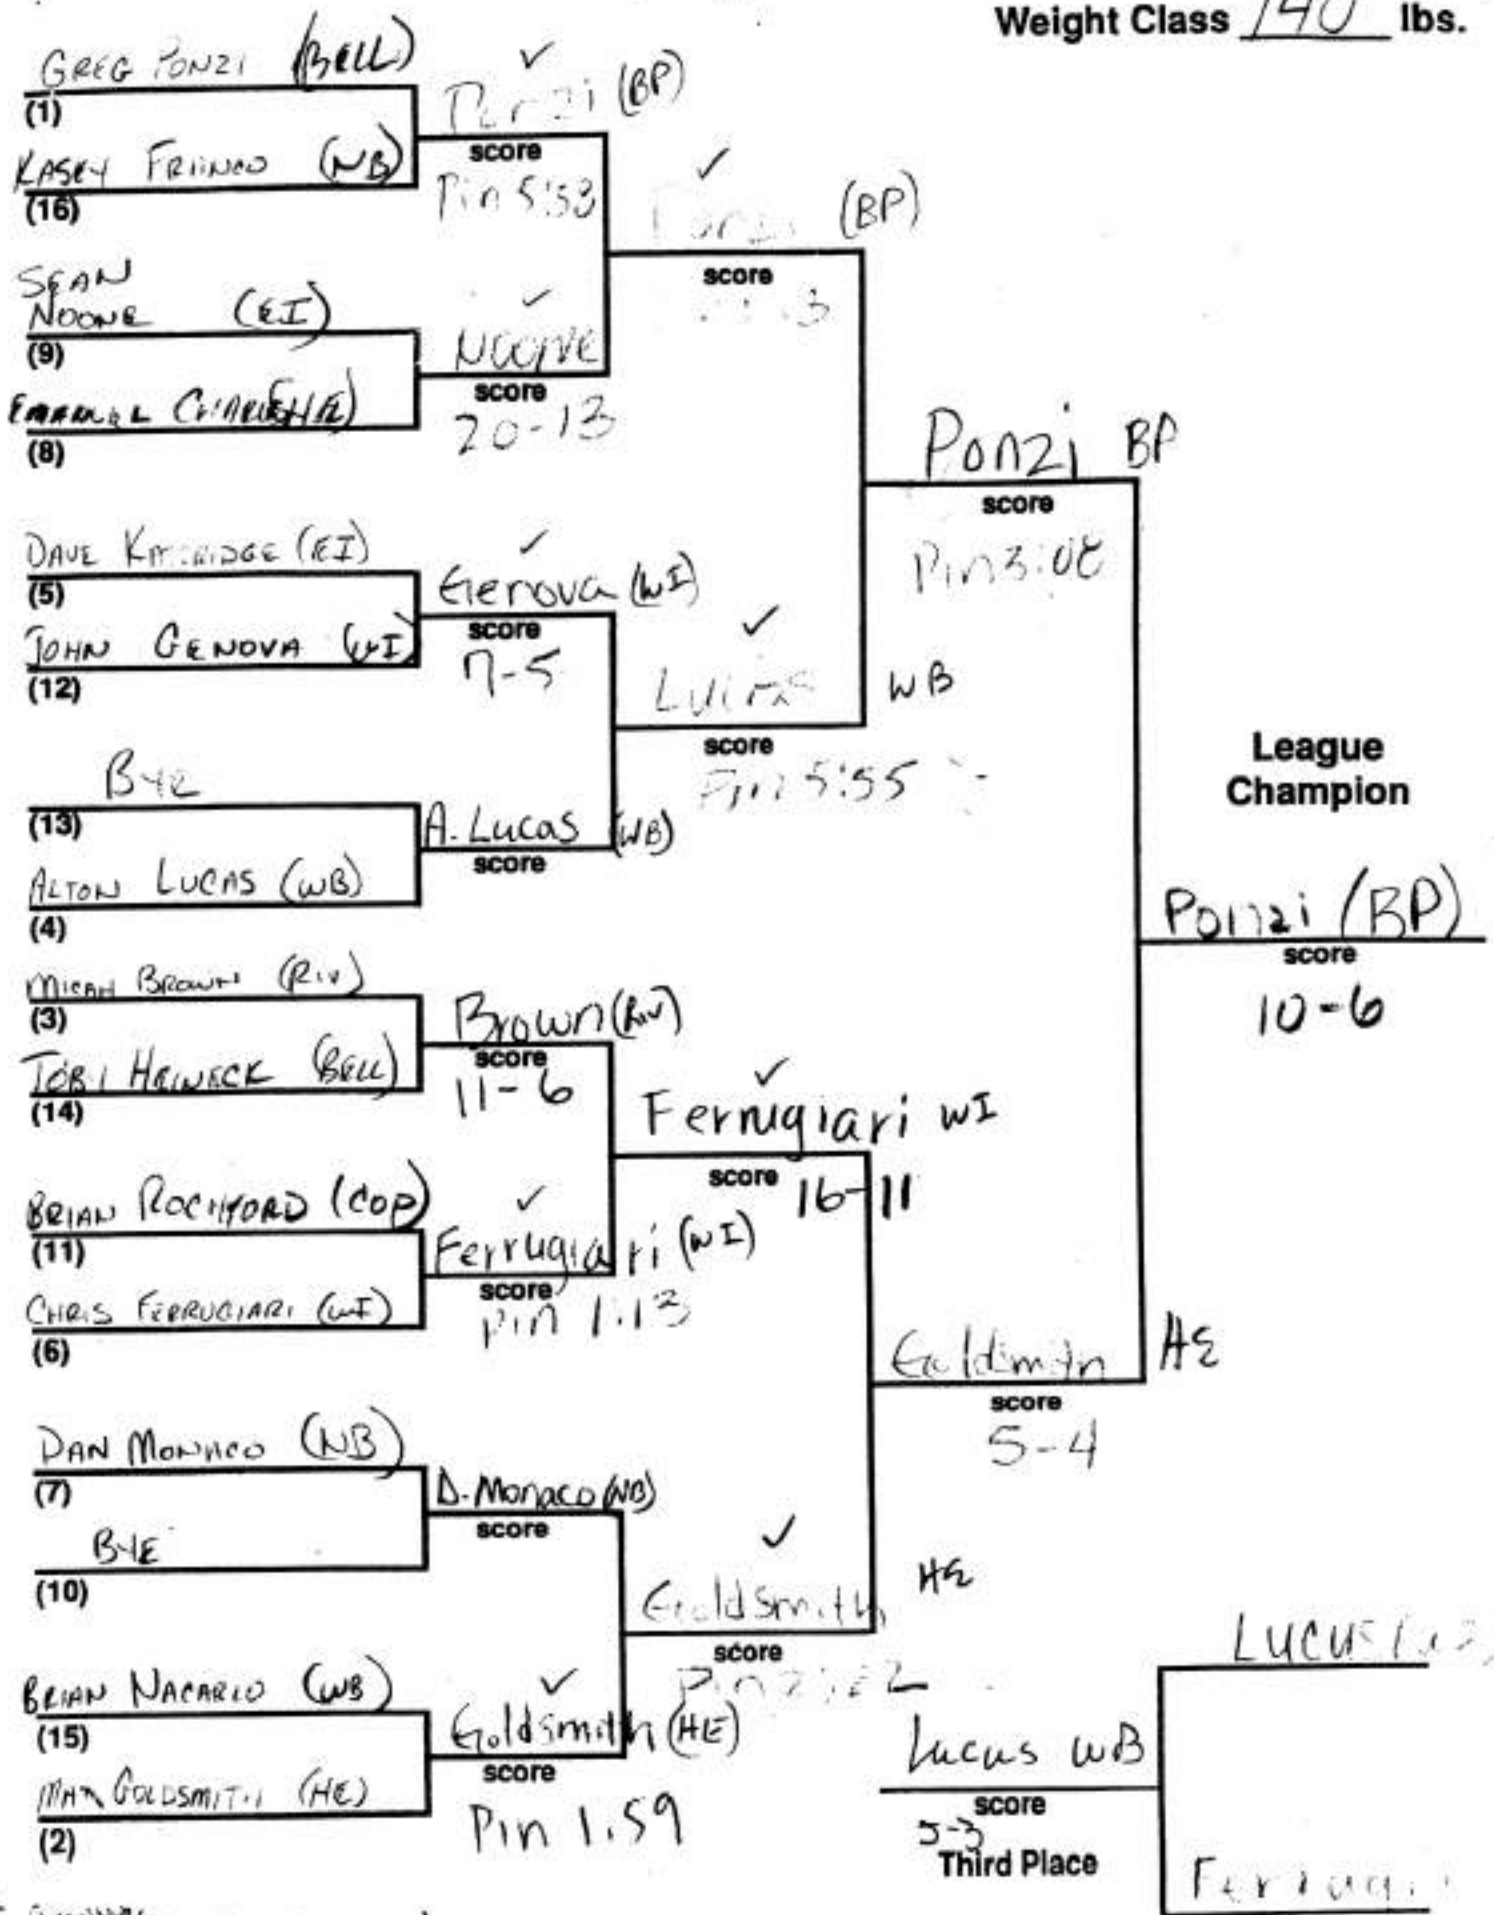

12
Haweck (HE) - Drawn