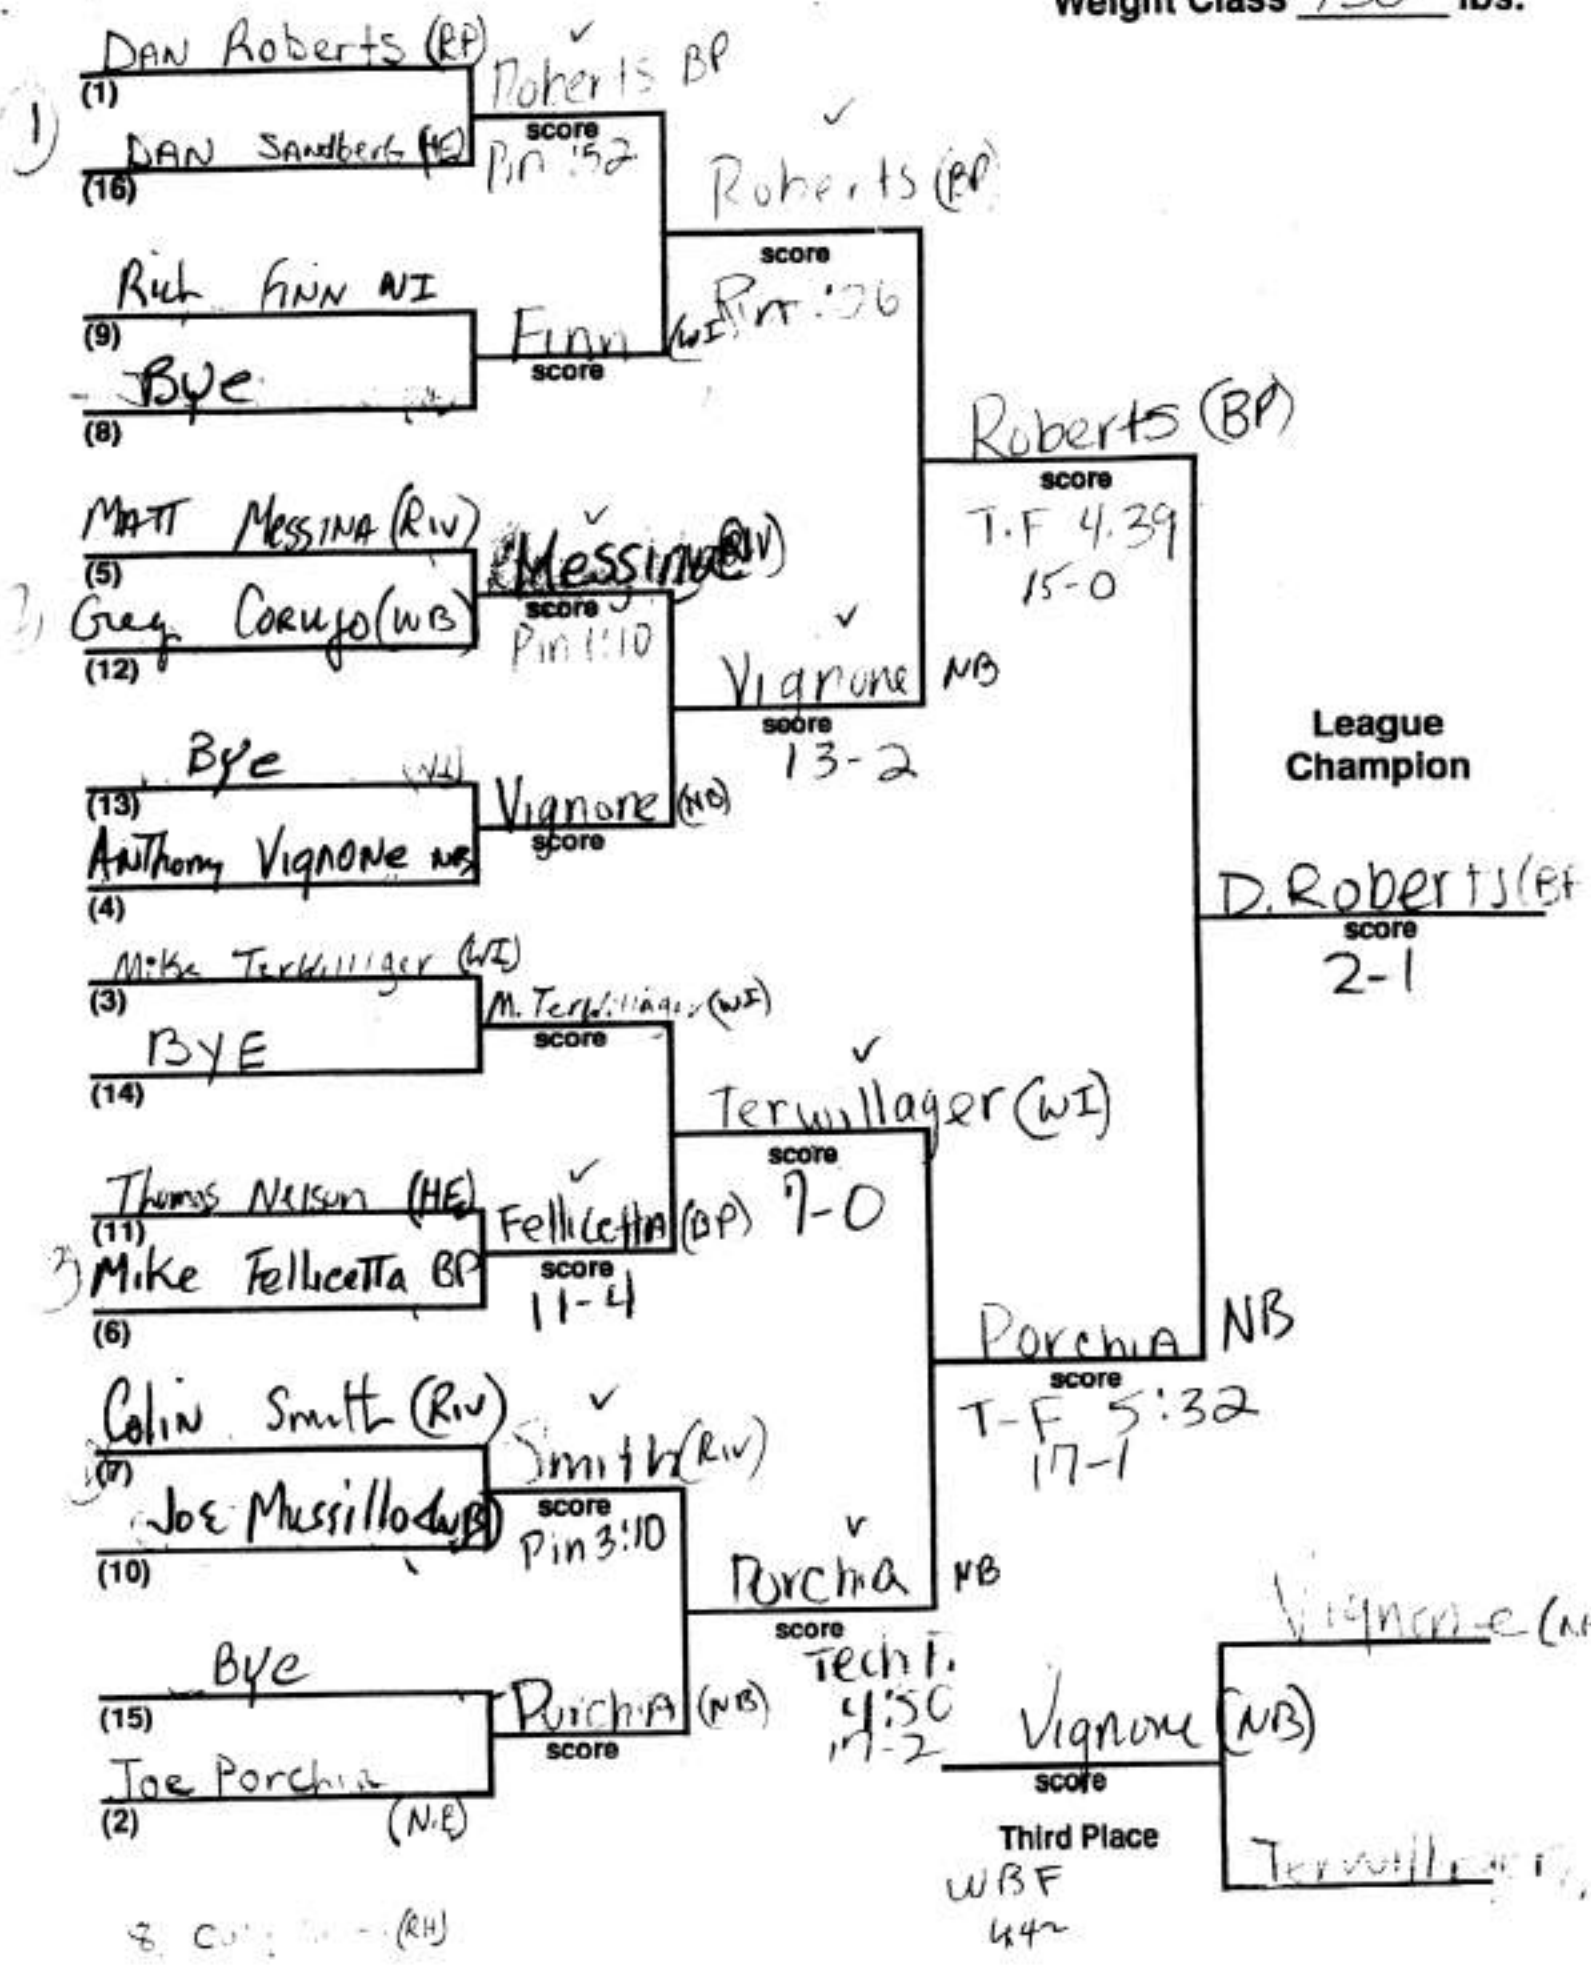

MC

Weight Class 130 lbs.

8. C... (RH)