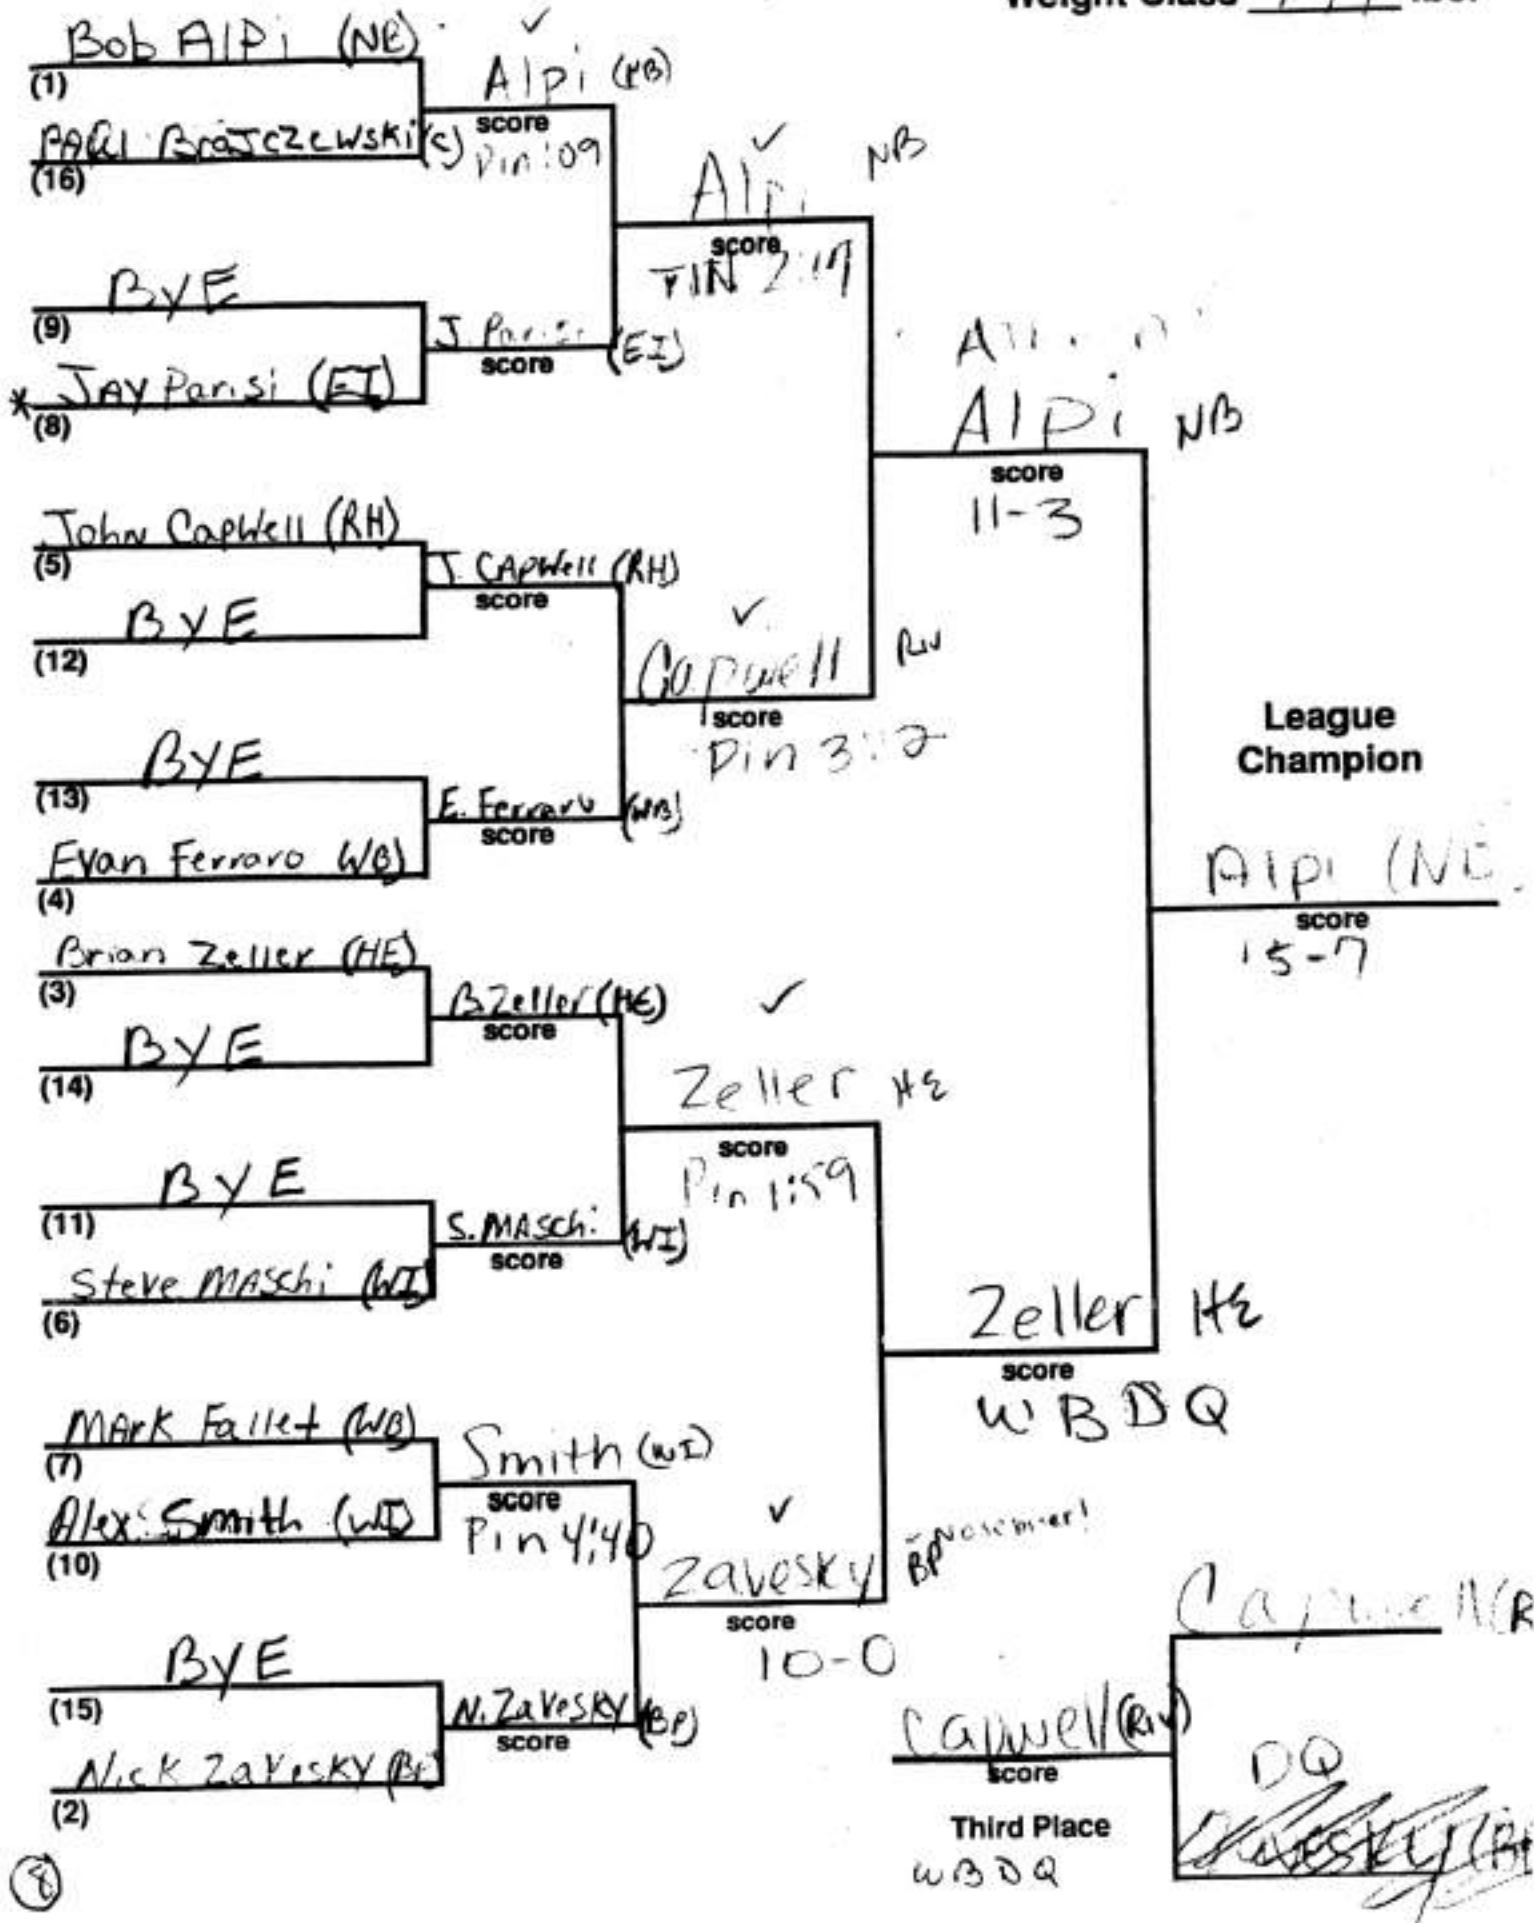

MC

Weight Class 171 lbs.

8